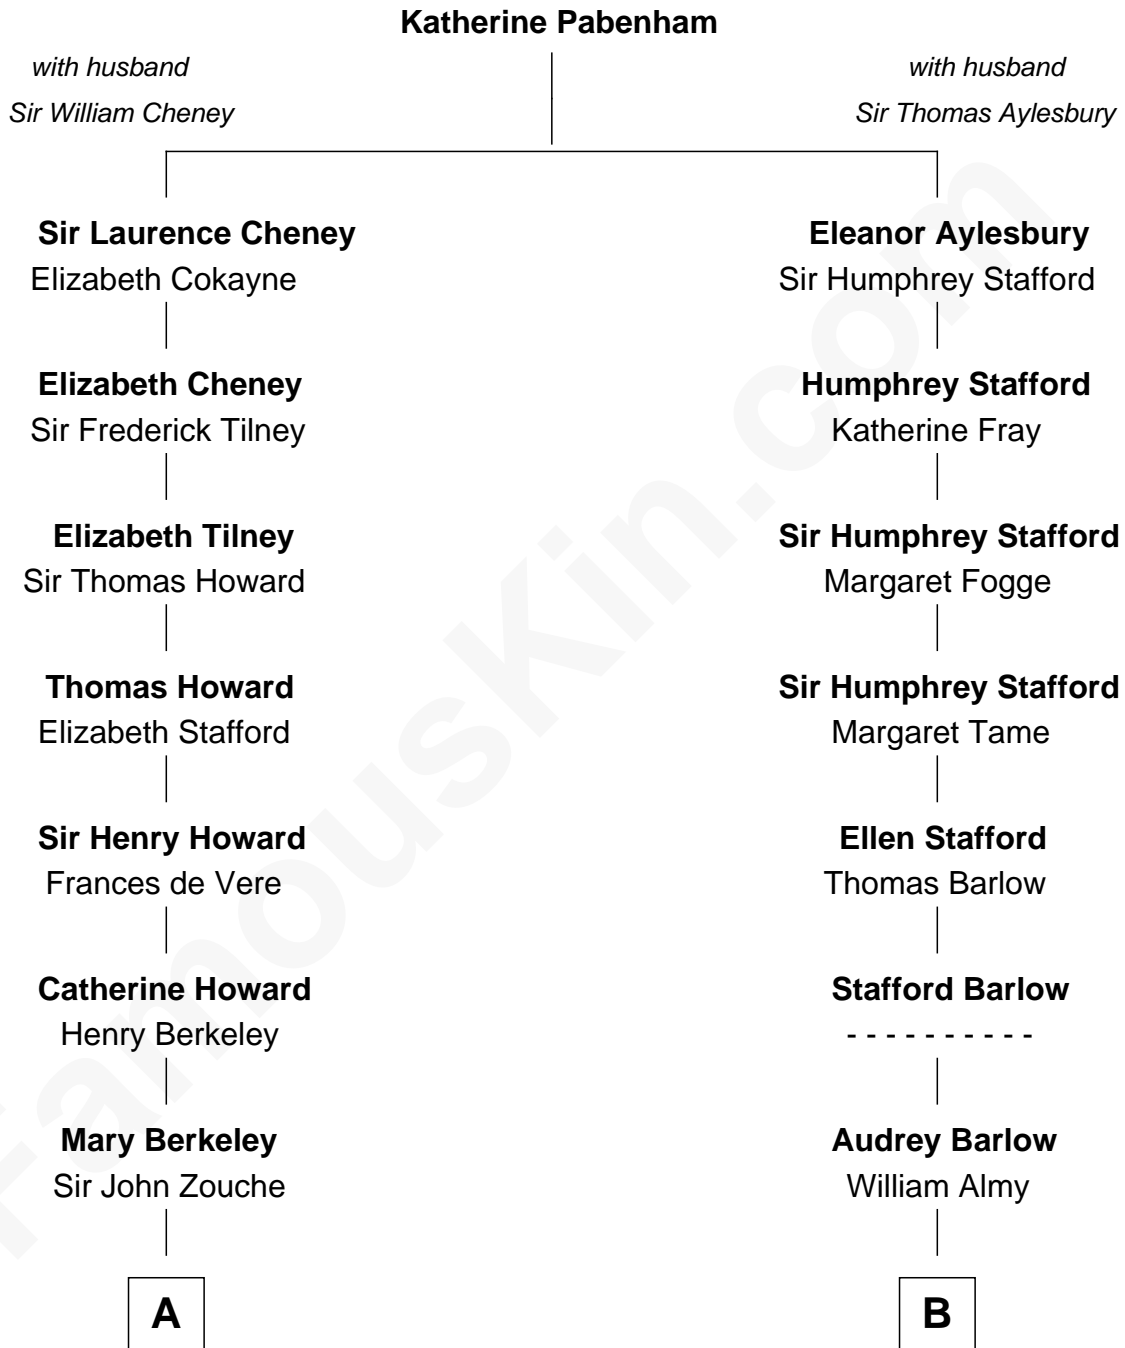

## Relationship Chart of

### Francis Scott Key

Author of "The Star Spangled Banner"

14th cousin 3 times removed of

### Adlai Stevenson III

U.S. Senator from Illinois

**A**

**Sir John Zouche**

Isabel Lowe

**Elizabeth Zouche**

Col. Devereux Wolseley

**Anne Wolseley**