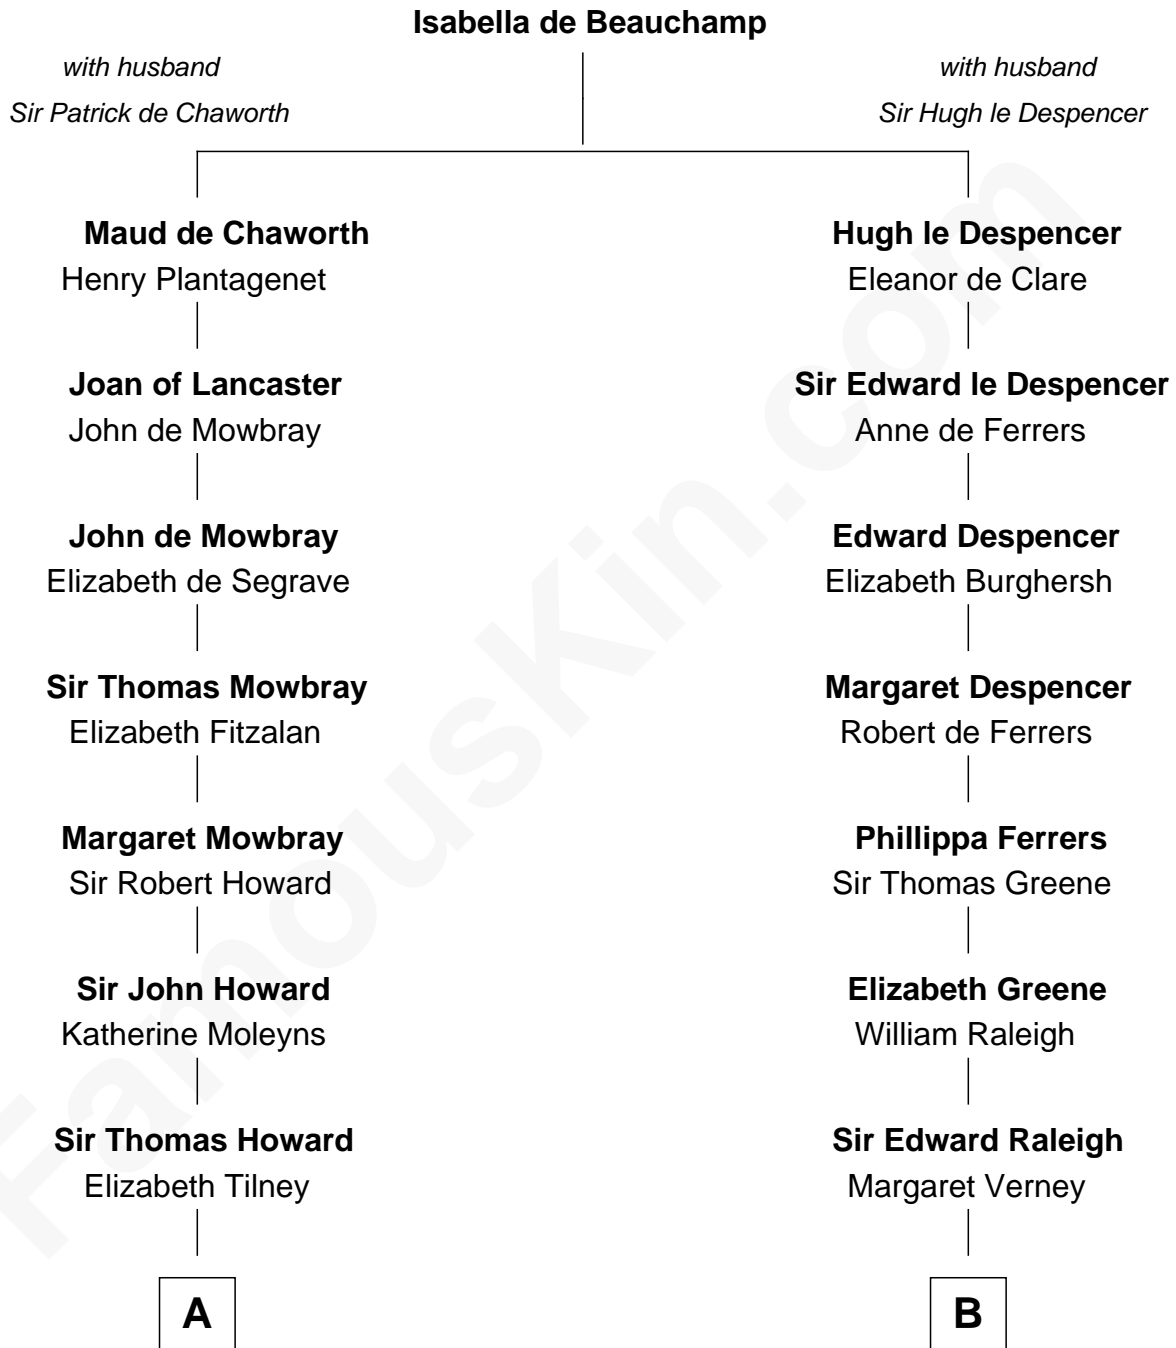

FamousKin.com

Relationship Chart of

Francis Scott Key

Author of "The Star Spangled Banner"

18th cousin 3 times removed of

Amelia Earhart
Aviation Pioneer

C

John Ross Key

Anne Phebe Penn Dagworthy Charlton

Francis Scott Key

Author of "The Star Spangled Banner"

D

Dr. Ephraim Otis

Mary Cornell

Isaac Otis

Caroline Abigail Curtis