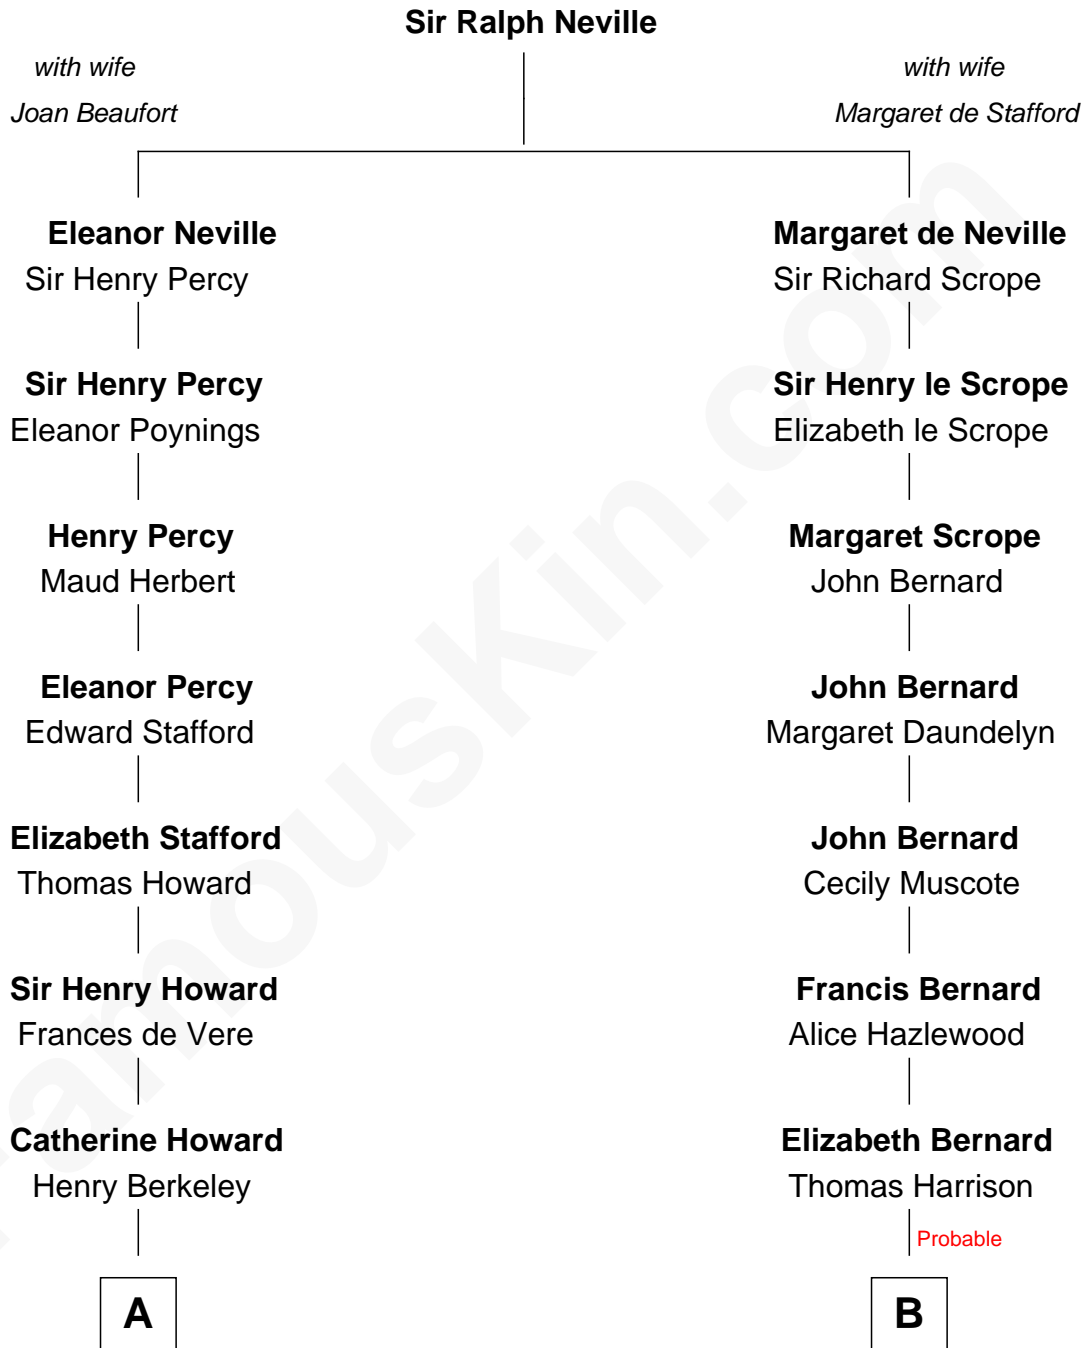

FamousKin.com

Relationship Chart of

Francis Scott Key

Author of "The Star Spangled Banner"

12th cousin 3 times removed of

William Henry Harrison

9th U.S. President

A

Mary Berkeley
Sir John Zouche

Sir John Zouche
Isabel Lowe

Elizabeth Zouche
Col. Devereux Wolseley

Anne Wolseley
Rev. Thomas Knipe

Anne Knipe
Michael Arnold

Alicia Arnold
John Ross

Ann Arnold Ross
Frances Key

John Ross Key
Anne Phebe Penn Dagworthy Charlton

Francis Scott Key
Author of "The Star Spangled Banner"

B

Benjamin Harrison
Mary - - - - -

Benjamin Harrison
Hannah Churchill

Benjamin Harrison
Elizabeth Burwell