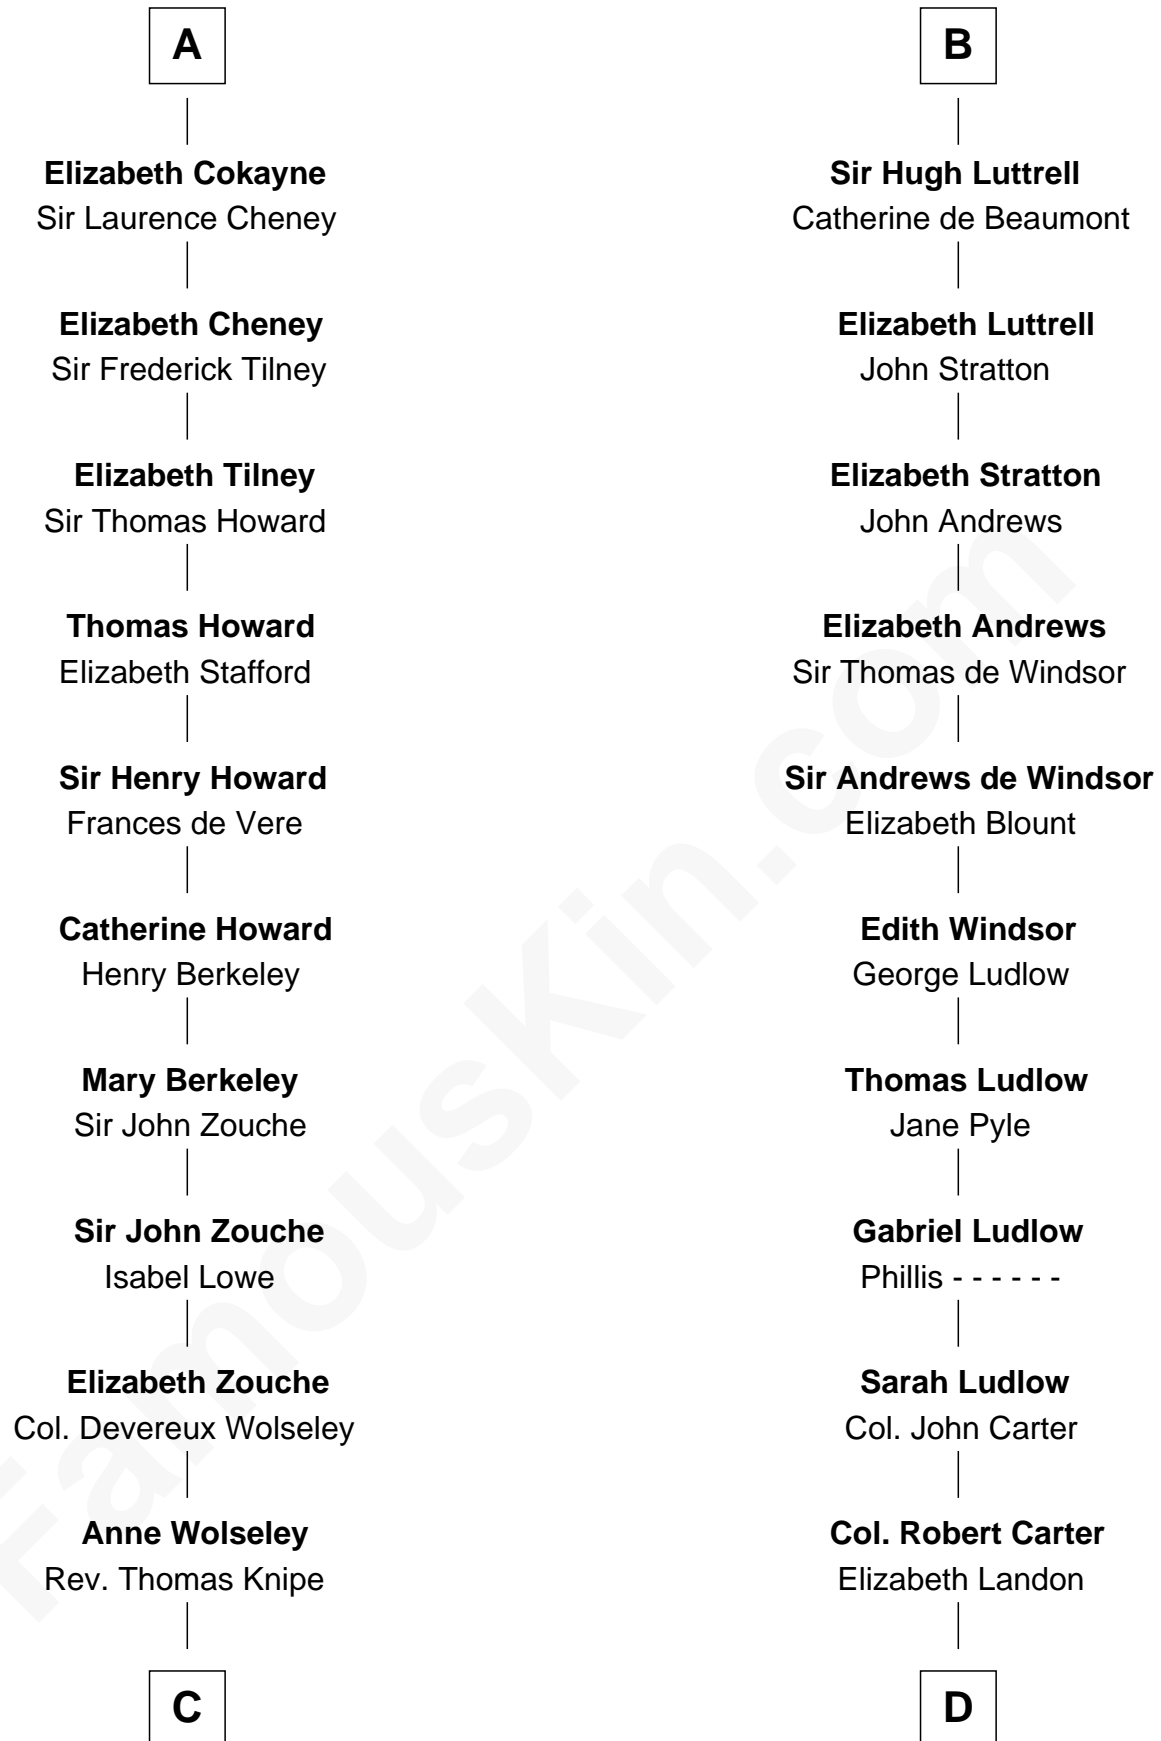

FamousKin.com

Relationship Chart of

Francis Scott Key

Author of "The Star Spangled Banner"

21st cousin of

Benjamin Harrison

23rd U.S. President

Beatrix de Say
Sir Geoffrey FitzPiers

C

Anne Knipe
Michael Arnold

Alicia Arnold
John Ross

Ann Arnold Ross
Frances Key

John Ross Key
Anne Phebe Penn Dagworthy Charlton

Francis Scott Key
Author of "The Star Spangled Banner"

D

Anne Carter
Benjamin Harrison