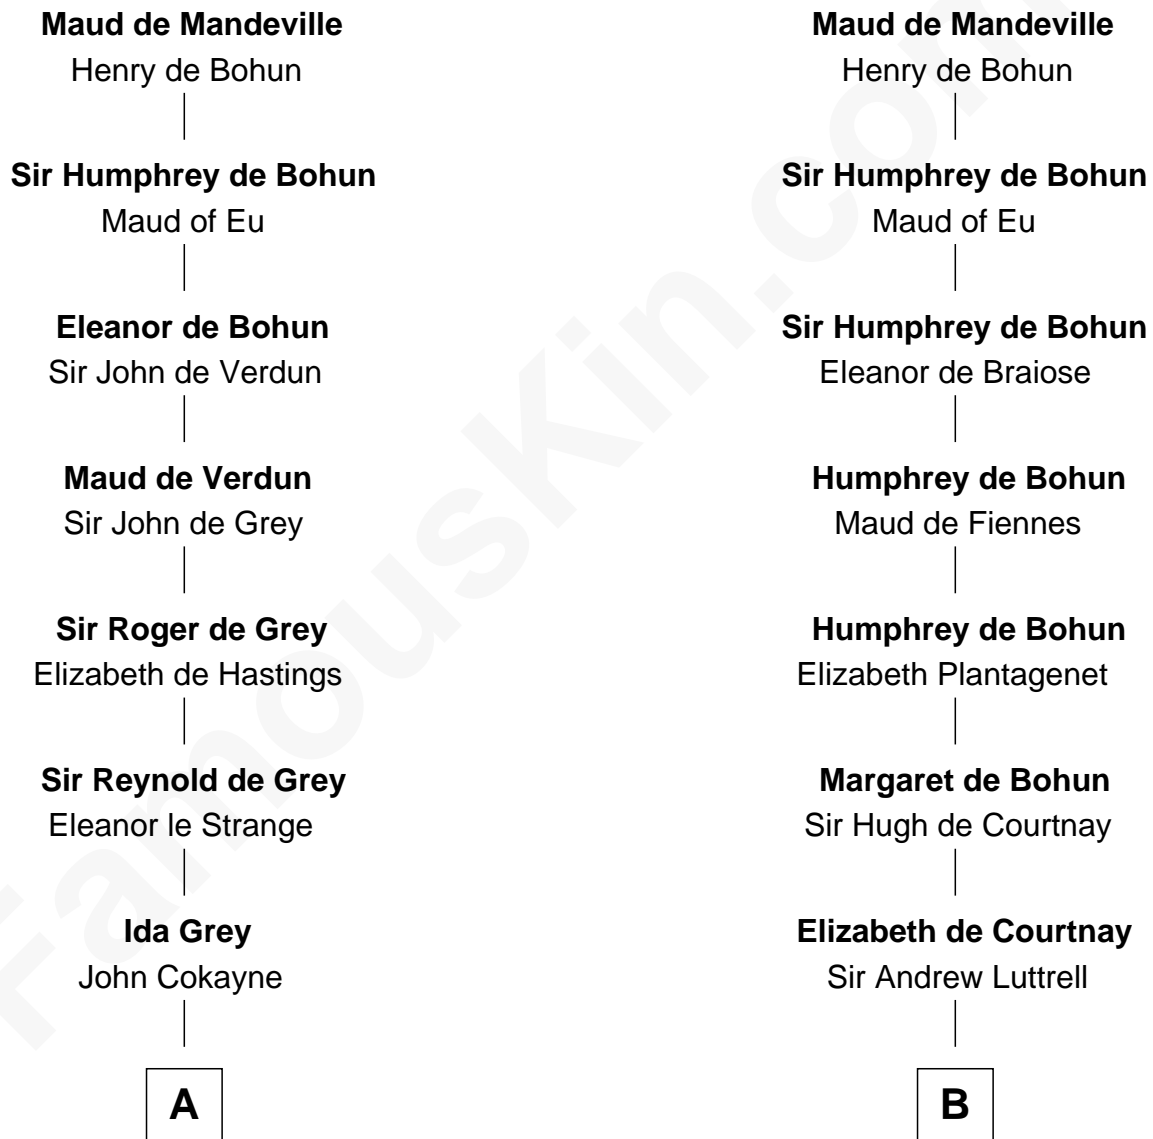

FamousKin.com

Relationship Chart of

Francis Scott Key

Author of "The Star Spangled Banner"

21st cousin of

Benjamin Harrison

23rd U.S. President

Beatrix de Say
Sir Geoffrey FitzPiers

C

Anne Knipe
Michael Arnold

Alicia Arnold
John Ross

Ann Arnold Ross
Frances Key

John Ross Key
Anne Phebe Penn Dagworthy Charlton

Francis Scott Key
Author of "The Star Spangled Banner"

D

Anne Carter
Benjamin Harrison