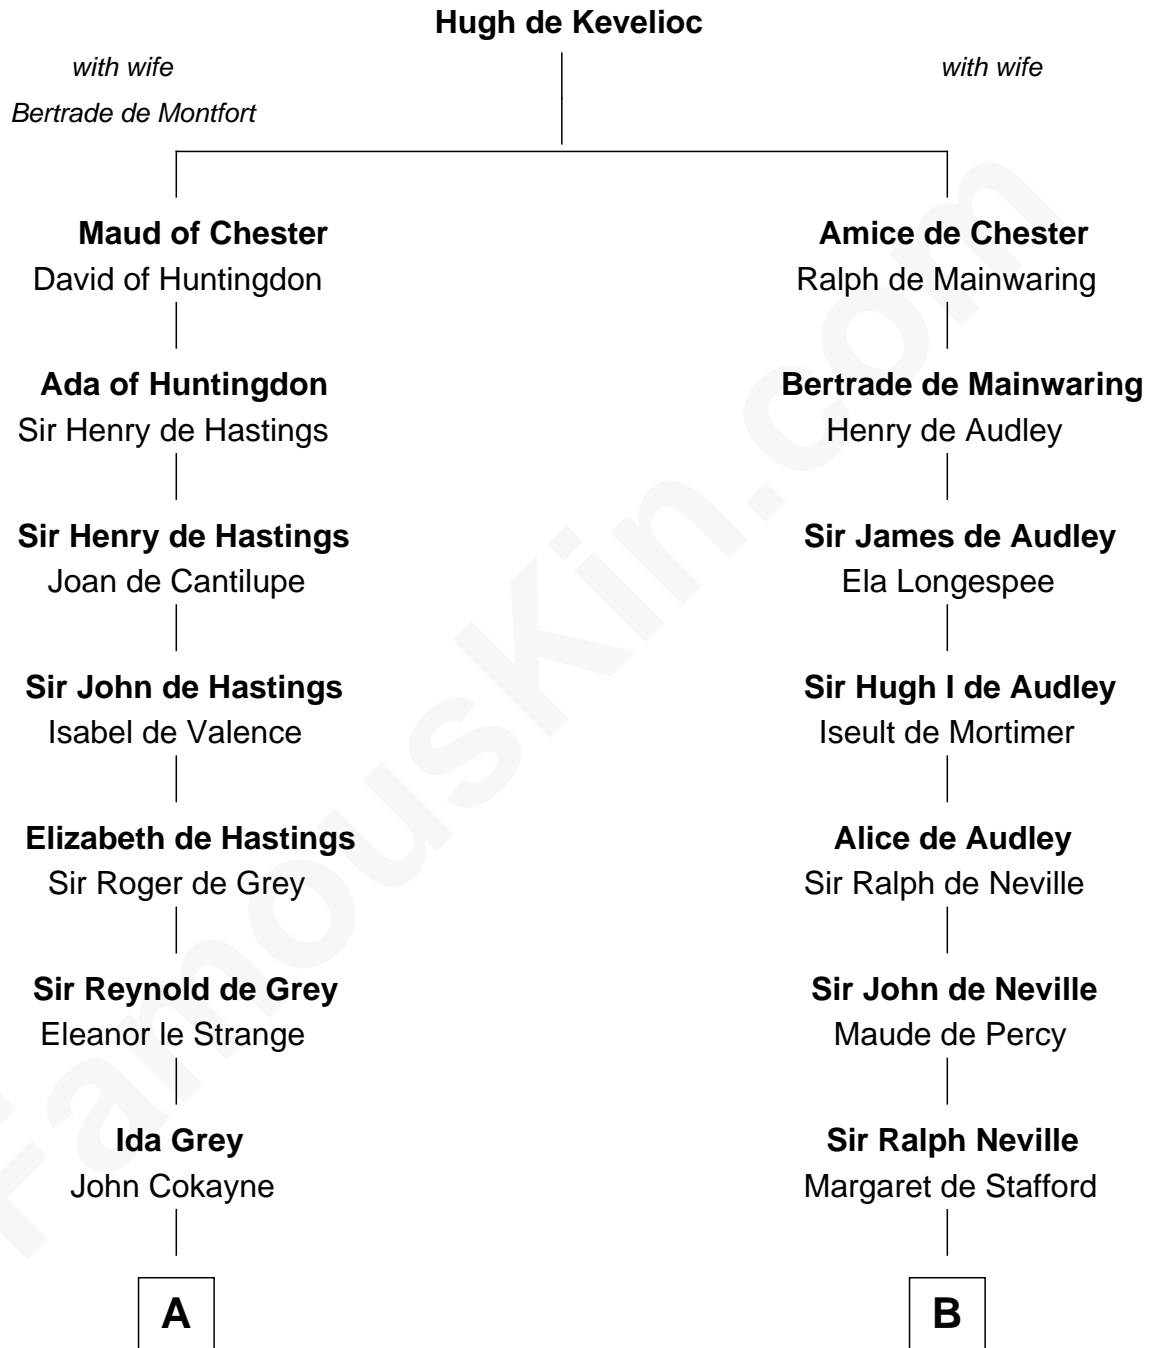

FamousKin.com

Relationship Chart of

Francis Scott Key

Author of "The Star Spangled Banner"

21st cousin of

Benjamin Harrison

23rd U.S. President

C

Anne Knipe
Michael Arnold

Alicia Arnold
John Ross

Ann Arnold Ross
Frances Key

John Ross Key
Anne Phebe Penn Dagworthy Charlton

Francis Scott Key
Author of "The Star Spangled Banner"

D

Benjamin Harrison
Anne Carter