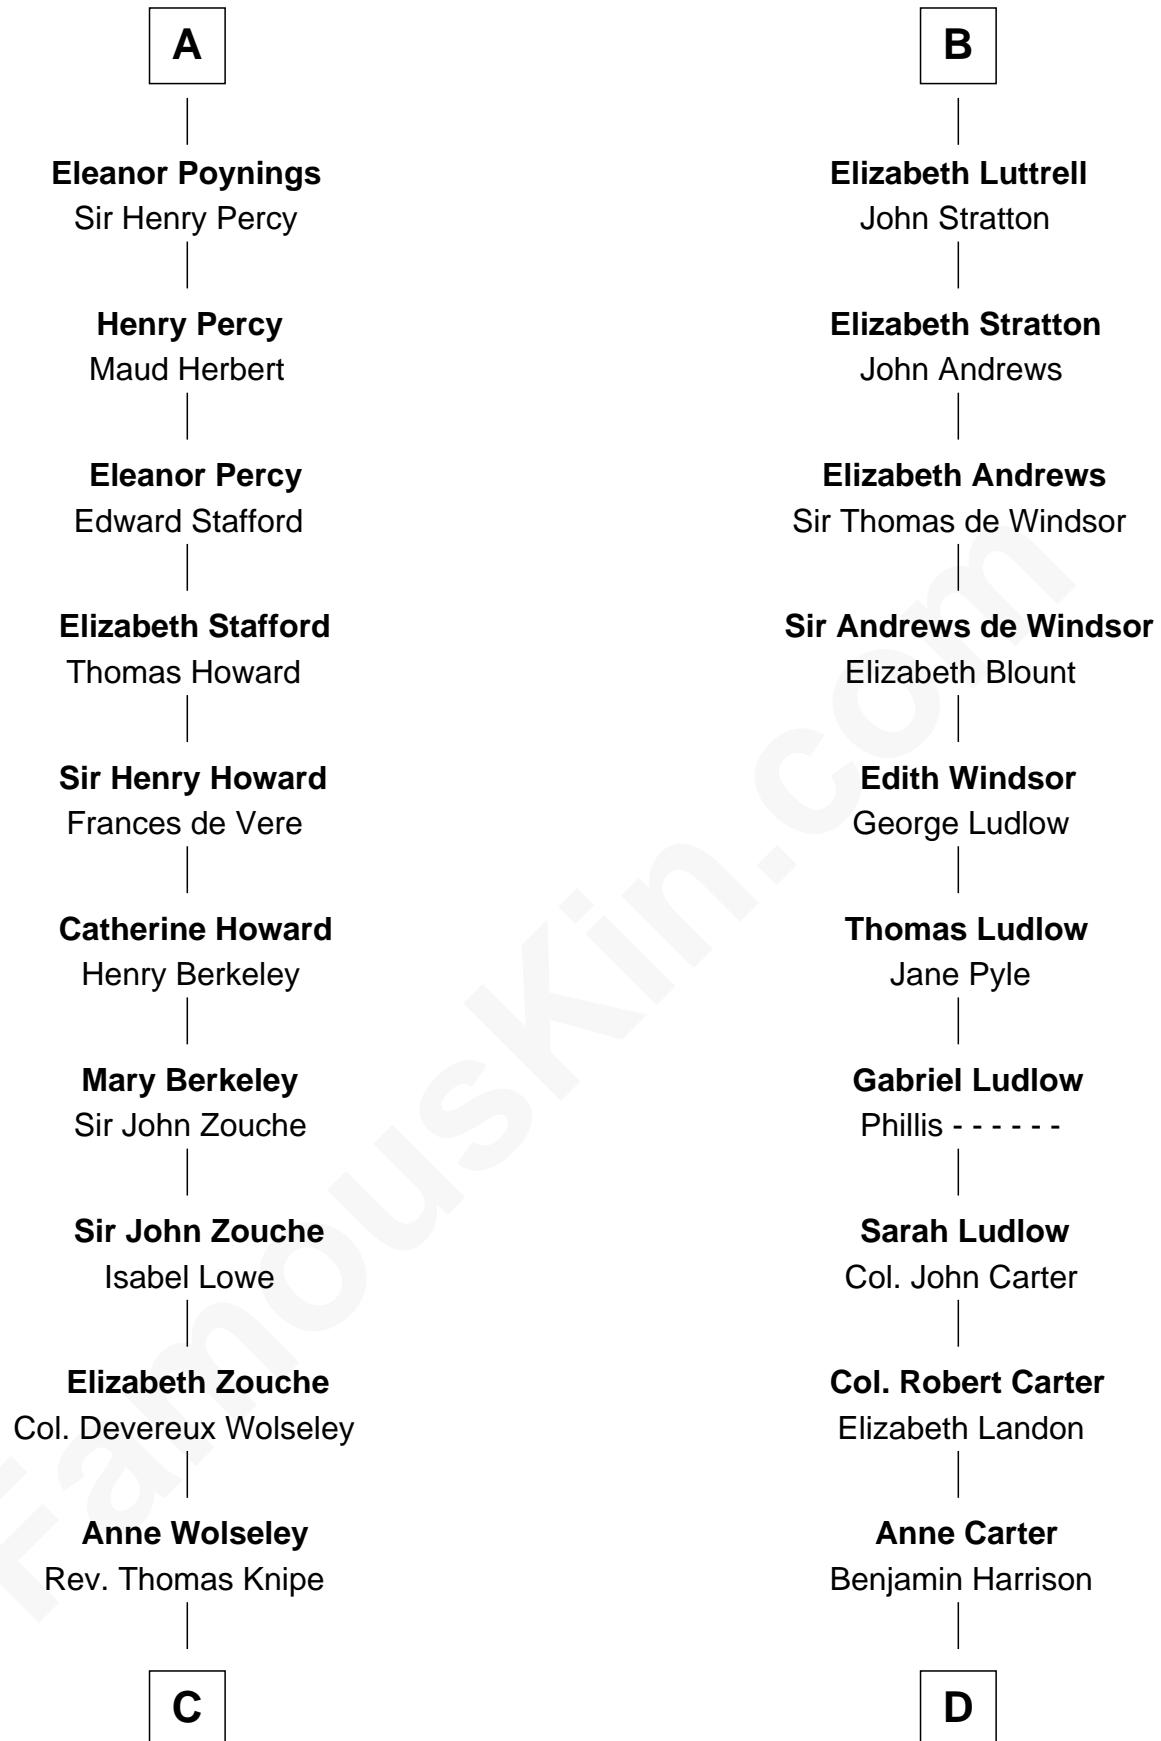

## Relationship Chart of

### Francis Scott Key

Author of "The Star Spangled Banner"

20th cousin 1 time removed of

**Benjamin Harrison**  
23rd U.S. President

**Saher de Quincy**  
Margaret de Beaumont

**C**

**Anne Knipe**  
Michael Arnold

**Alicia Arnold**  
John Ross

**Ann Arnold Ross**  
Frances Key

**John Ross Key**  
Anne Phebe Penn Dagworthy Charlton

**Francis Scott Key**  
*Author of "The Star Spangled Banner"*

**D**

**Benjamin Harrison**  
Elizabeth Bassett