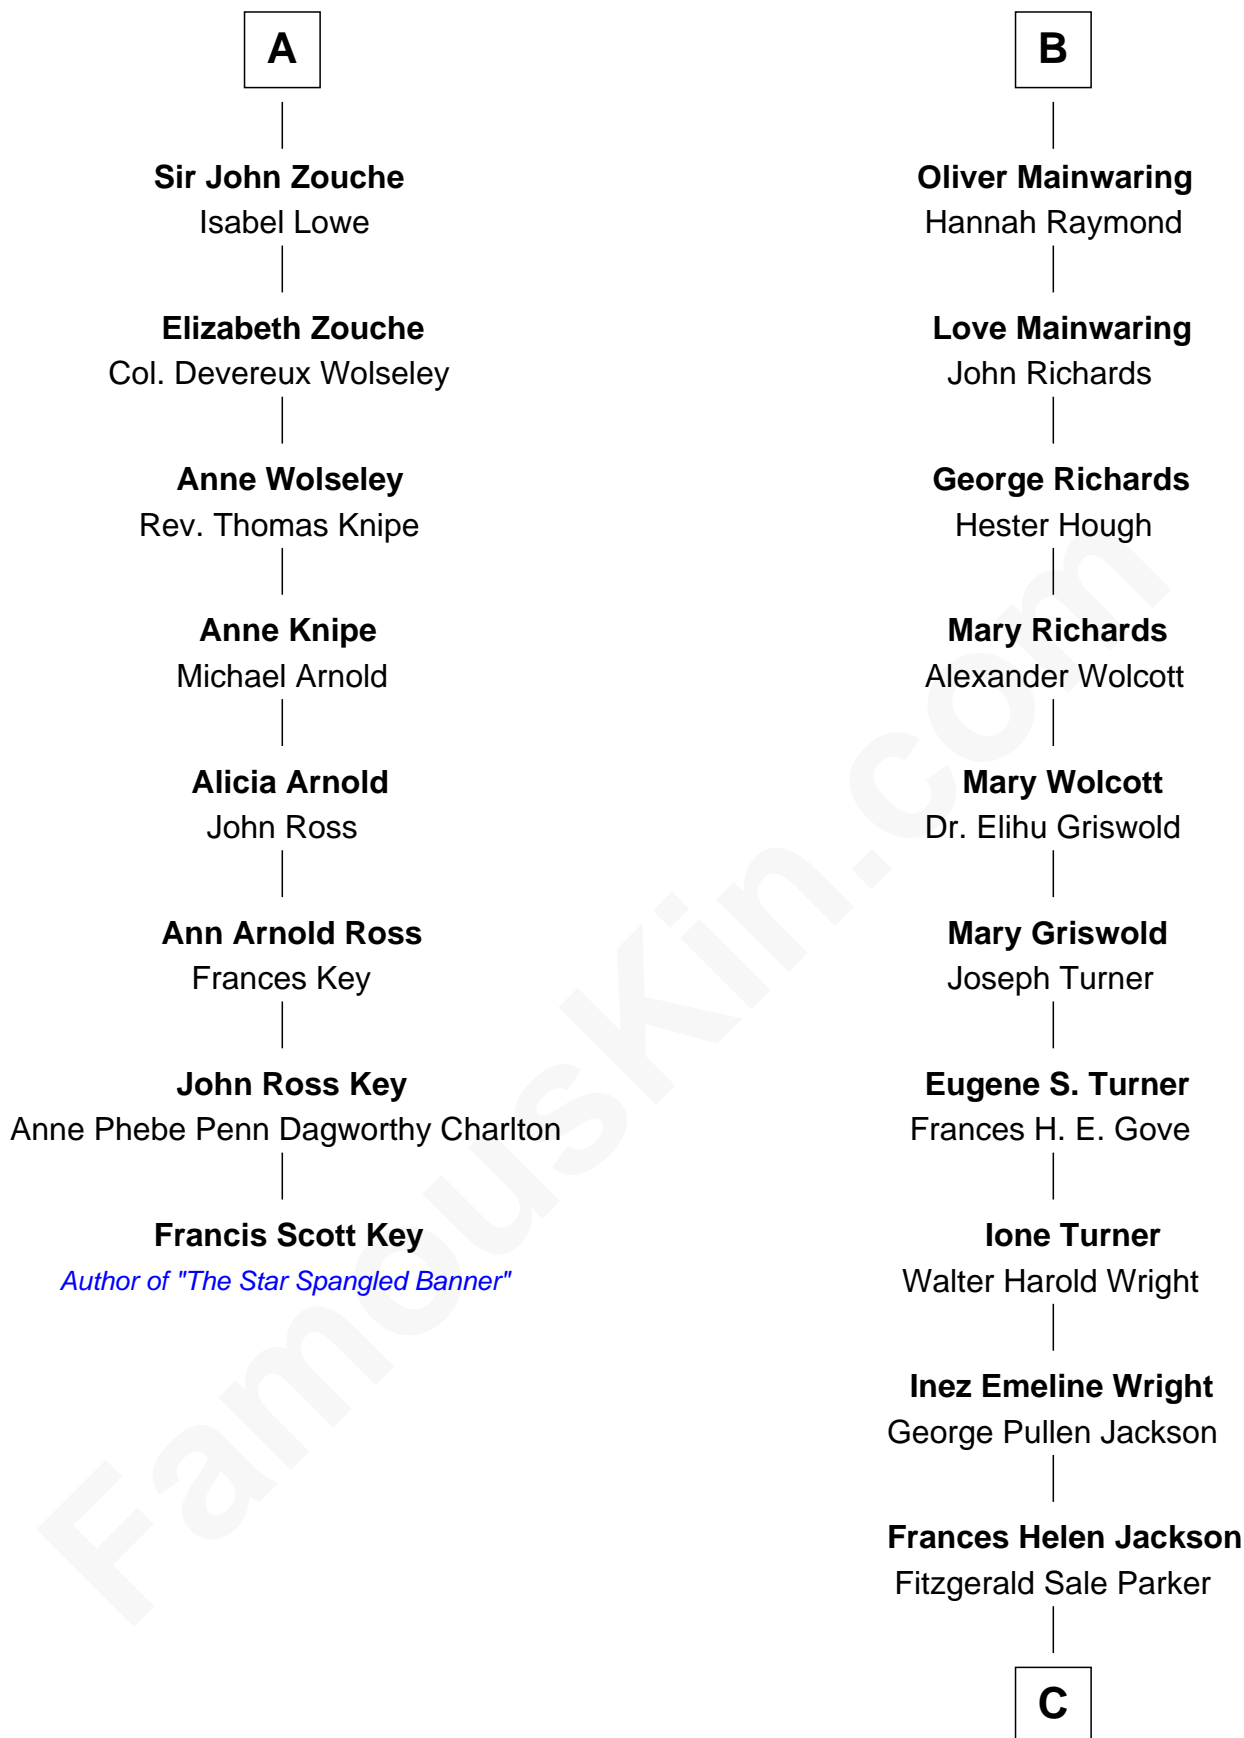

FamousKin.com

Relationship Chart of

Francis Scott Key

Author of "The Star Spangled Banner"

14th cousin 4 times removed of

Ed Helms

TV and Movie Actor

Elizabeth Fitzalan