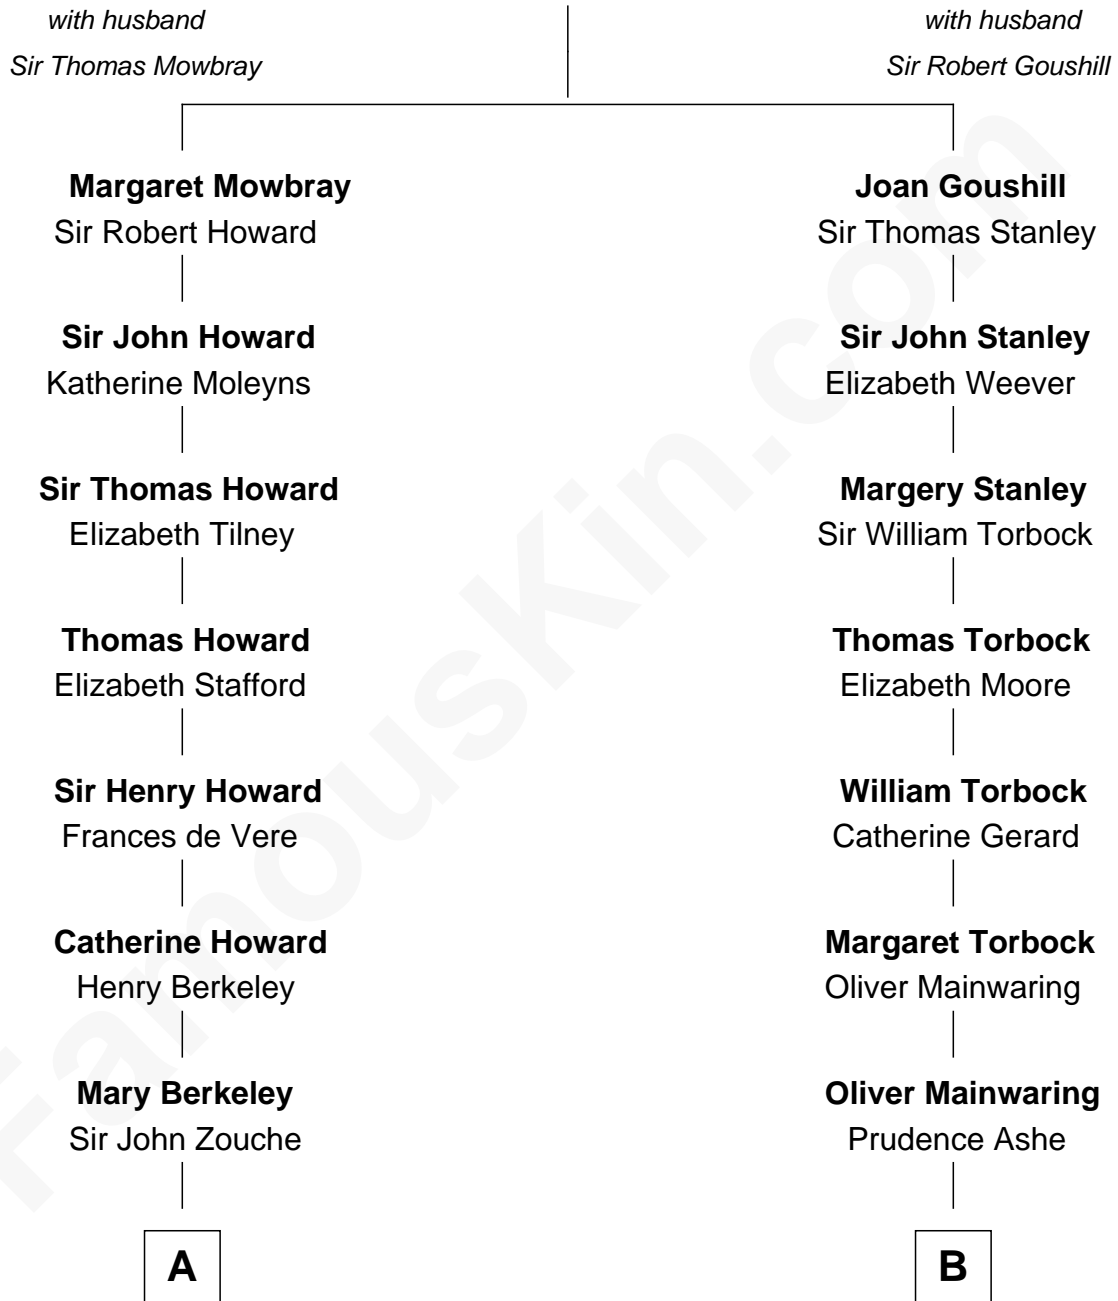

FamousKin.com

Relationship Chart of

Francis Scott Key

Author of "The Star Spangled Banner"

14th cousin 4 times removed of

Ed Helms

TV and Movie Actor

Elizabeth Fitzalan