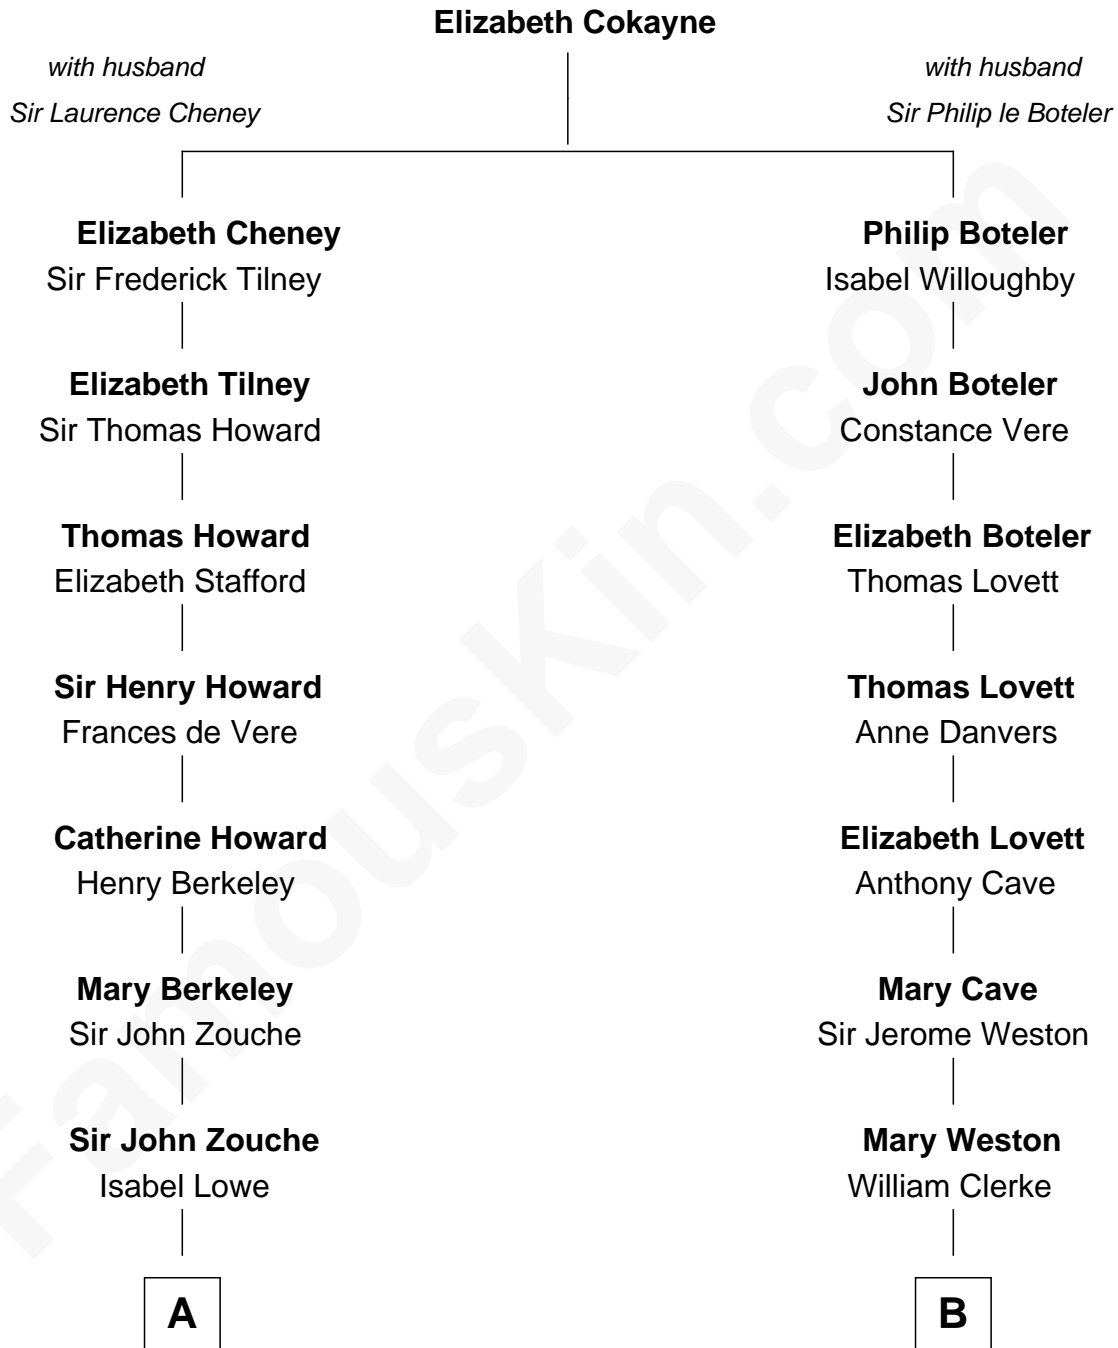

Joseph Wharton

Founder of the Wharton School of Business