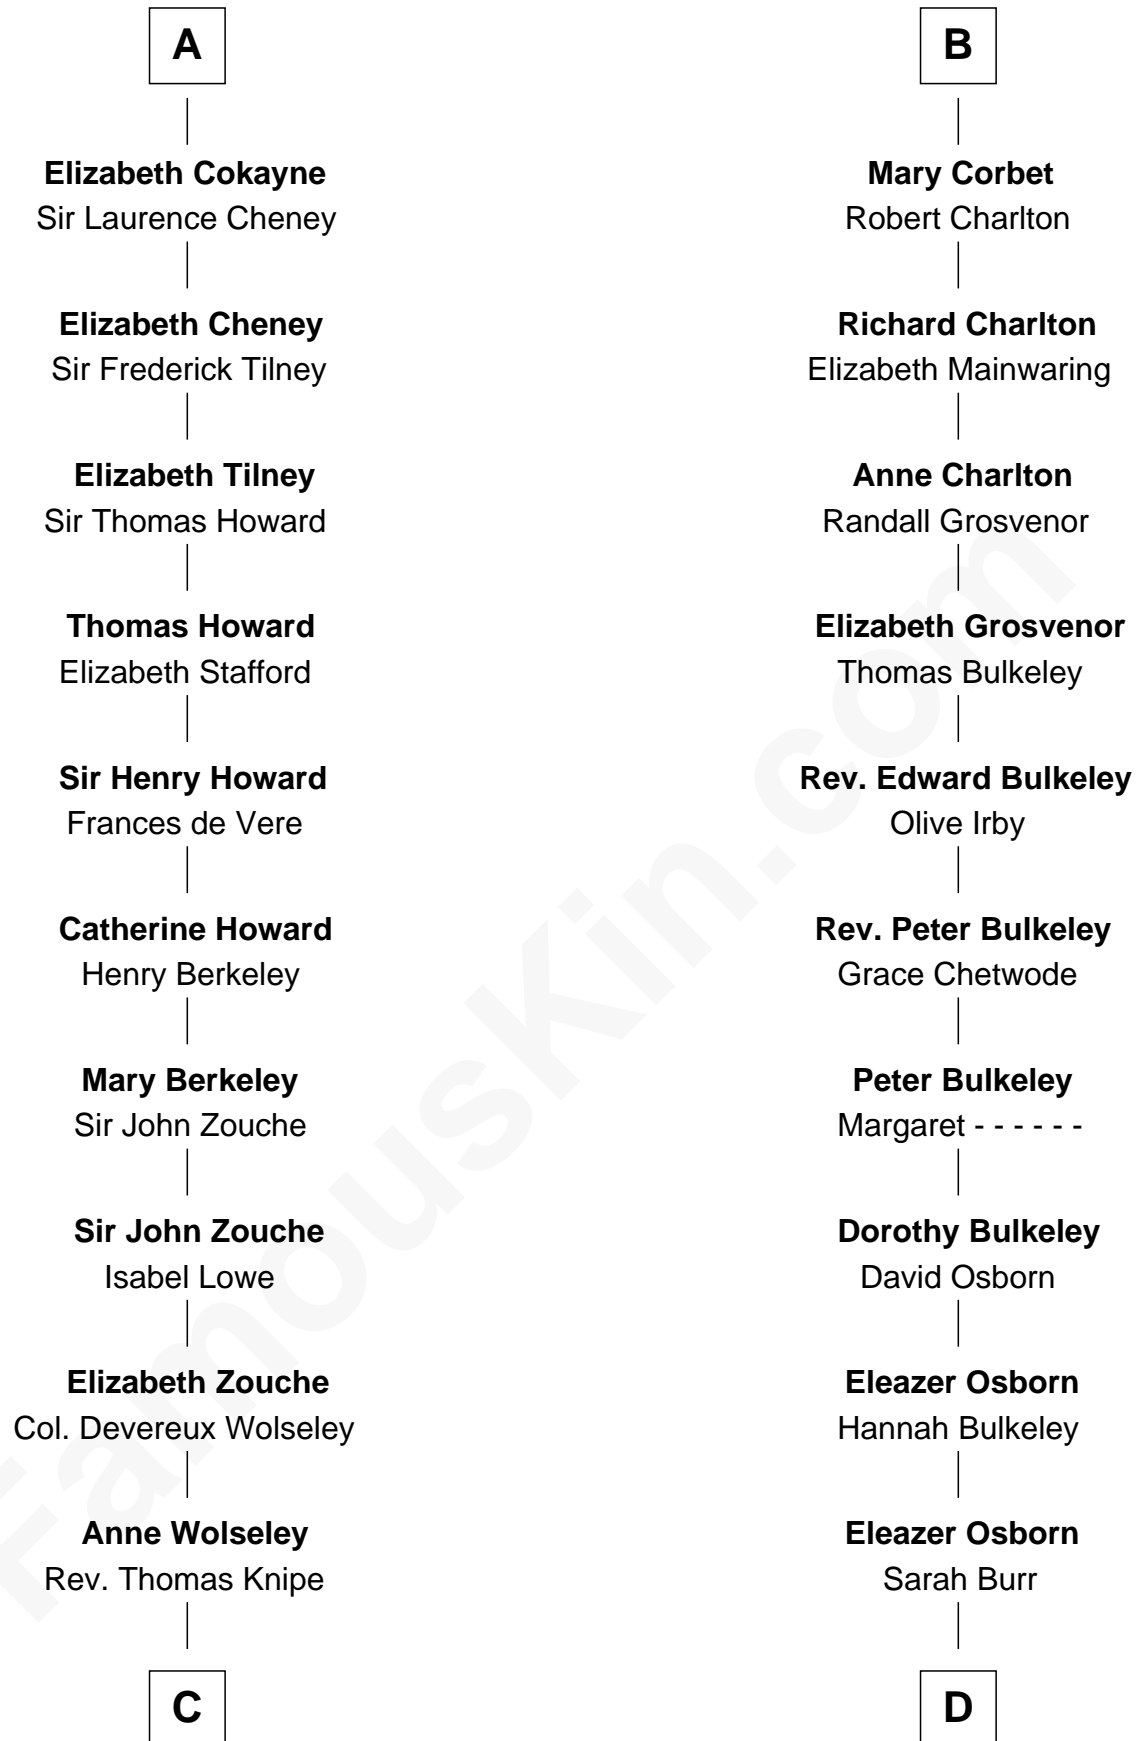

FamousKin.com

Relationship Chart of

Francis Scott Key

Author of "The Star Spangled Banner"

19th cousin 2 times removed of

Jay Gould

American Railroad "Robber Baron"

C

Anne Knipe
Michael Arnold

Alicia Arnold
John Ross

Ann Arnold Ross
Frances Key

John Ross Key
Anne Phebe Penn Dagworthy Charlton

Francis Scott Key
Author of "The Star Spangled Banner"

D

Anna Osborn
Abraham Gould

John Burr Gould
Mary More

Jay Gould
"Robber Baron"

FamousKin.com