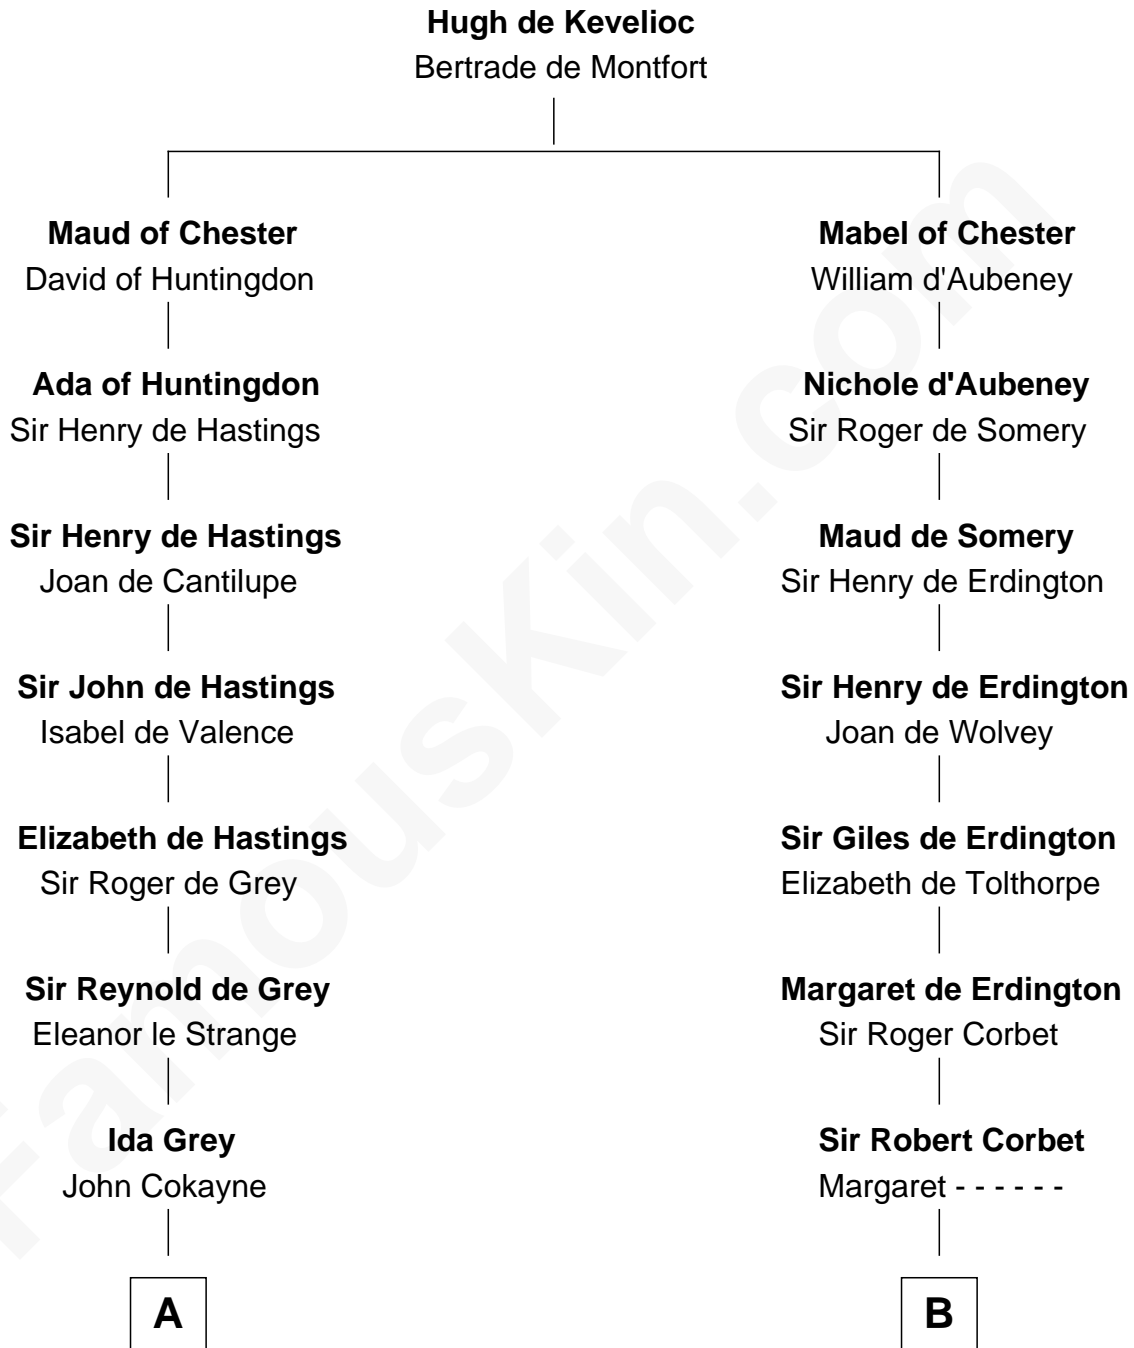

FamousKin.com

Relationship Chart of

Francis Scott Key

Author of "The Star Spangled Banner"

19th cousin 2 times removed of

Jay Gould

American Railroad "Robber Baron"

C

Anne Knipe
Michael Arnold

Alicia Arnold
John Ross

Ann Arnold Ross
Frances Key

John Ross Key
Anne Phebe Penn Dagworthy Charlton

Francis Scott Key
Author of "The Star Spangled Banner"

D

Anna Osborn
Abraham Gould

John Burr Gould
Mary More

Jay Gould
"Robber Baron"

FamousKin.com