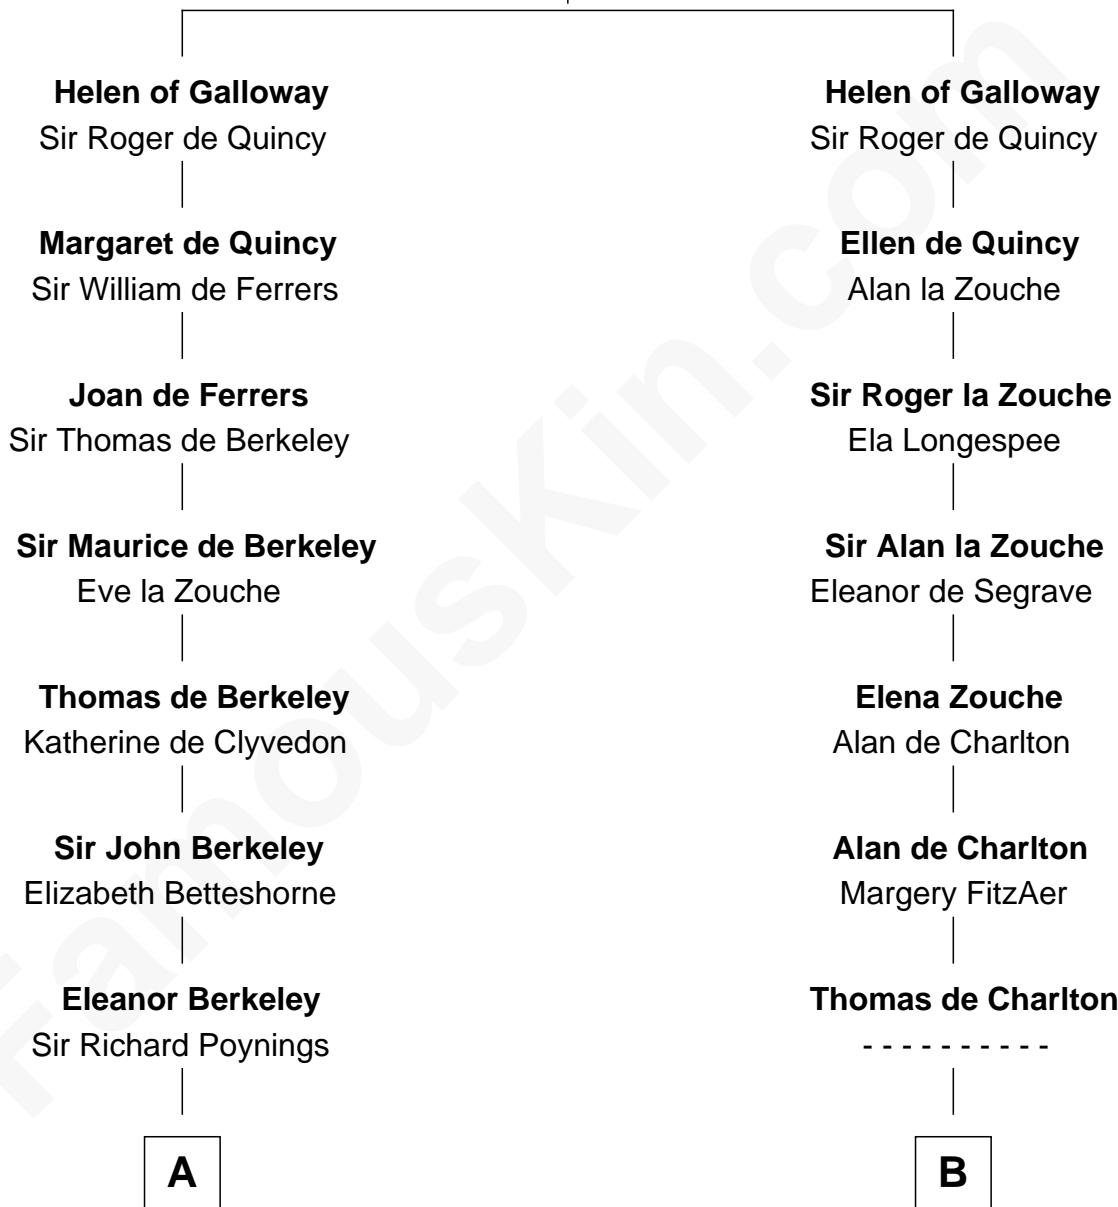

FamousKin.com

Relationship Chart of

Francis Scott Key

Author of "The Star Spangled Banner"

21st cousin of

Jay Gould

American Railroad "Robber Baron"

Alan of Galloway

Helen de l'Isle

C

Anne Knipe
Michael Arnold

Alicia Arnold
John Ross

Ann Arnold Ross
Frances Key

John Ross Key
Anne Phebe Penn Dagworthy Charlton

Francis Scott Key
Author of "The Star Spangled Banner"

D

Eleazer Osborn
Hannah Bulkeley

Eleazer Osborn
Sarah Burr

Anna Osborn
Abraham Gould

John Burr Gould
Mary More

Jay Gould
"Robber Baron"