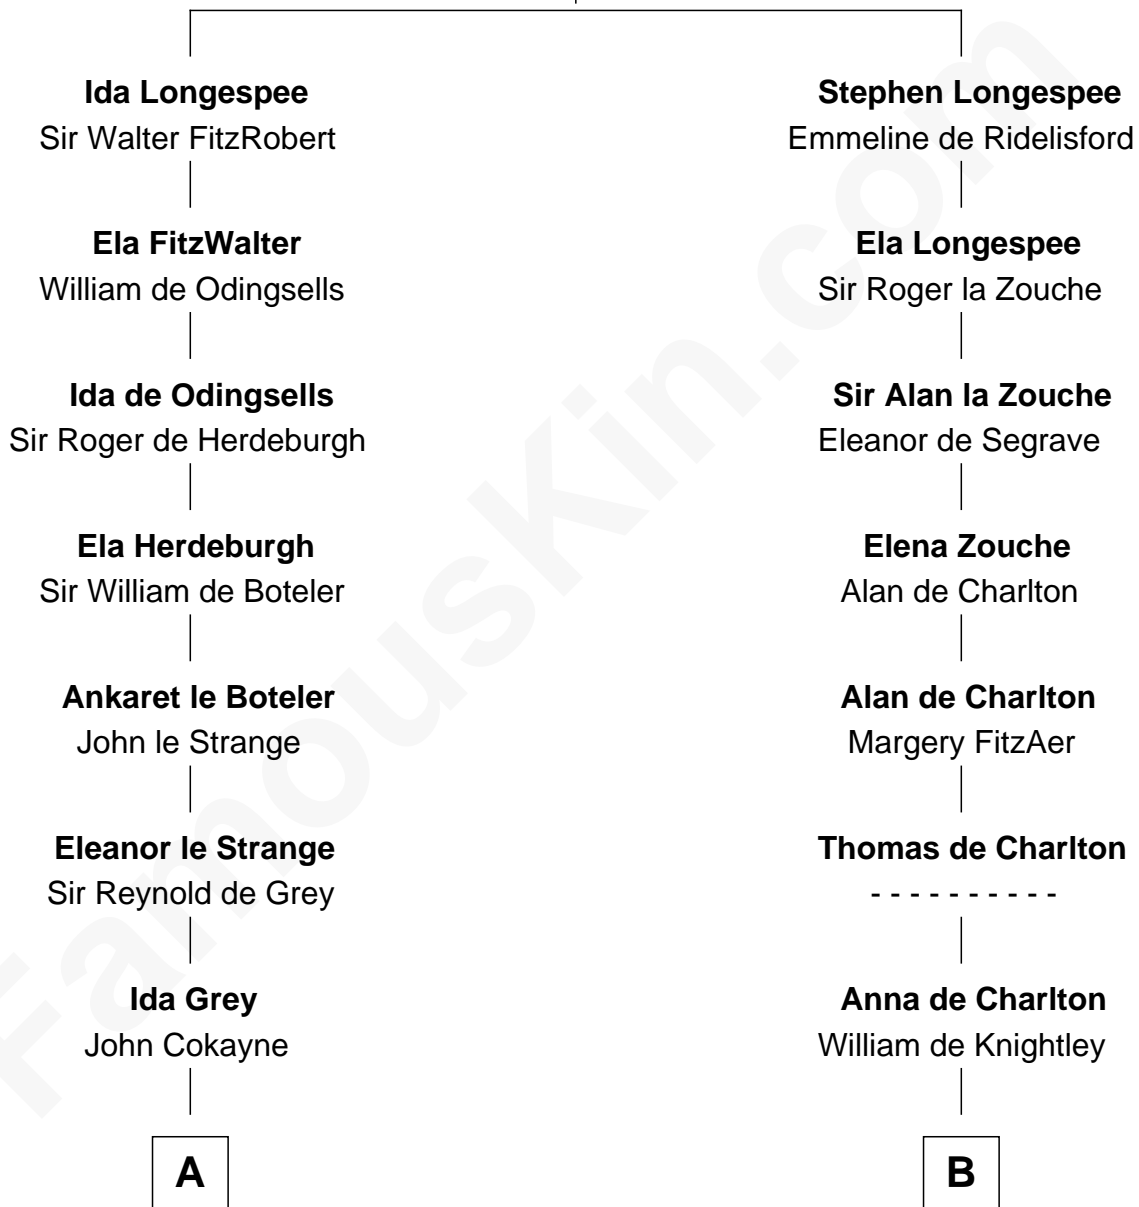

FamousKin.com

Relationship Chart of

Francis Scott Key

Author of "The Star Spangled Banner"

20th cousin 1 time removed of

Jay Gould

American Railroad "Robber Baron"

Sir William Longespee

Ela of Salisbury

C

Anne Knipe
Michael Arnold

Alicia Arnold
John Ross

Ann Arnold Ross
Frances Key

John Ross Key
Anne Phebe Penn Dagworthy Charlton

Francis Scott Key
Author of "The Star Spangled Banner"

D

Eleazer Osborn
Sarah Burr

Anna Osborn
Abraham Gould

John Burr Gould
Mary More

Jay Gould
"Robber Baron"