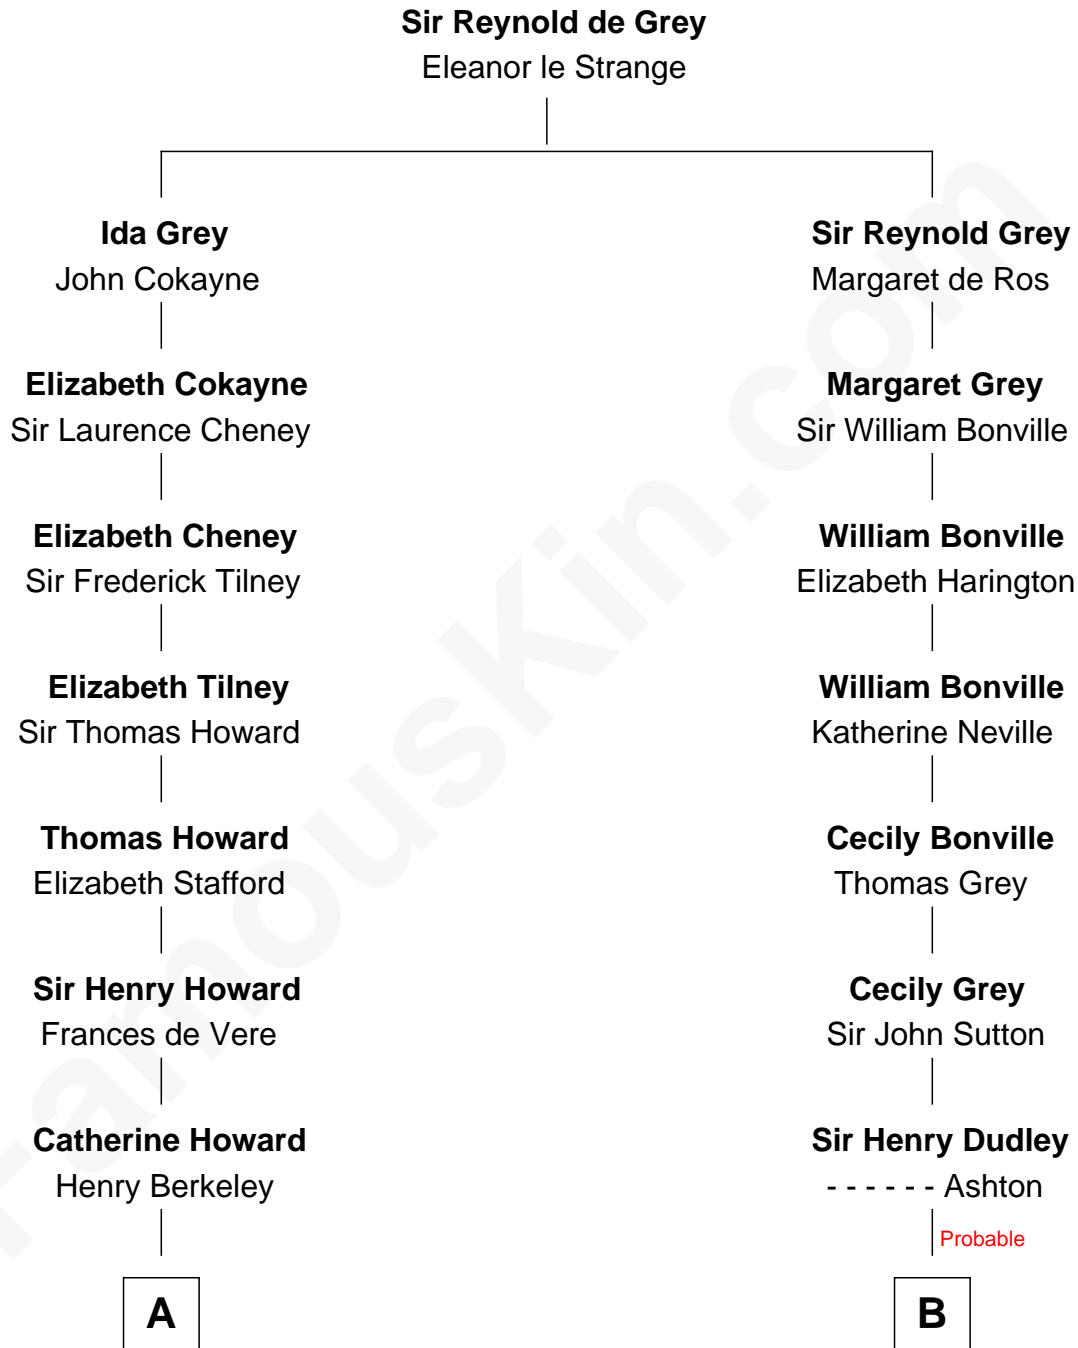

# FamousKin.com

## Relationship Chart of

### Francis Scott Key

*Author of "The Star Spangled Banner"*

15th cousin 1 time removed of

**William Marsh Rice**  
*Founder of Rice University*

**A**

**Mary Berkeley**  
Sir John Zouche

**Sir John Zouche**  
Isabel Lowe