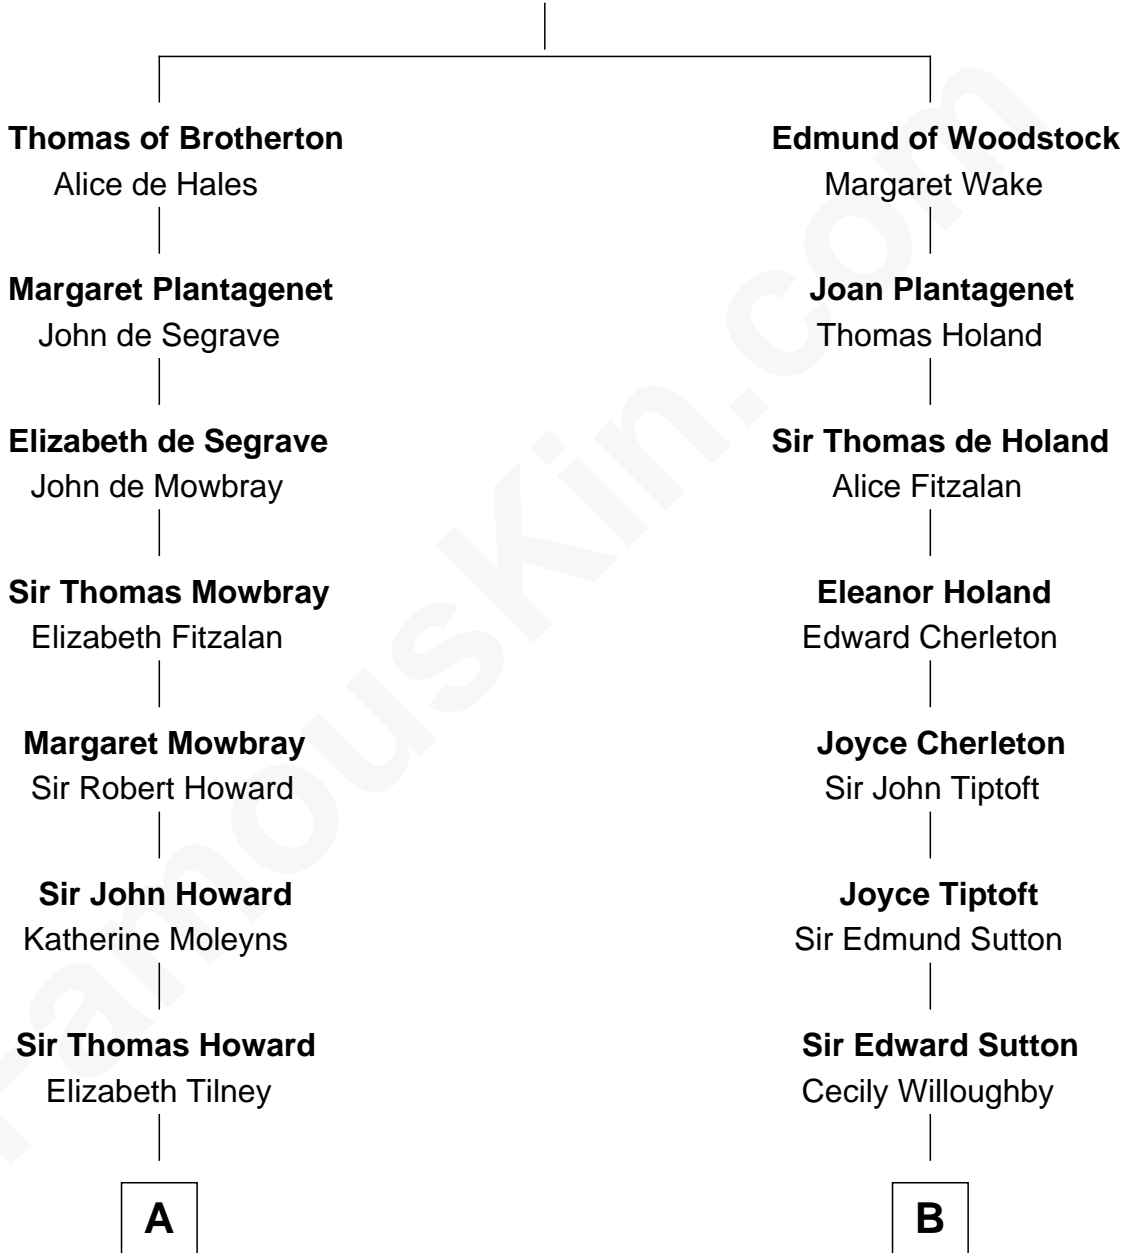

FamousKin.com

Relationship Chart of

Francis Scott Key

Author of "The Star Spangled Banner"

18th cousin of

William Marsh Rice
 Founder of Rice University

Margaret of France
 Edward I, King of England

C

John Ross Key

Anne Phebe Penn Dagworthy Charlton

Francis Scott Key

Author of "The Star Spangled Banner"

D

David Rice

Patty Hall

William Marsh Rice