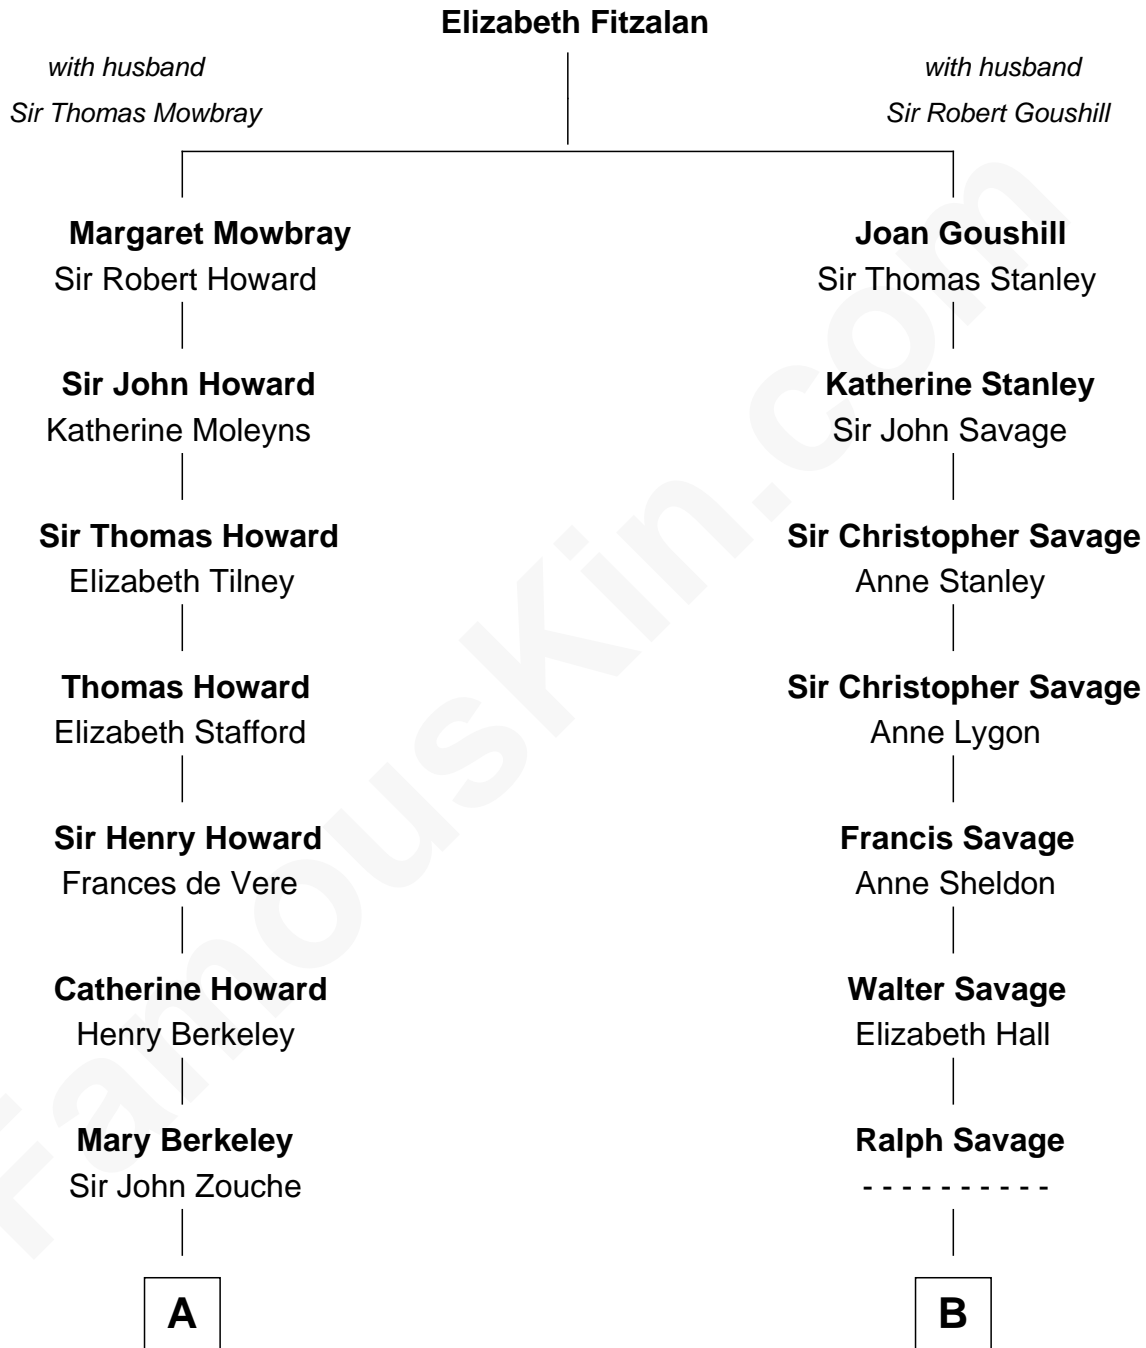

FamousKin.com

Relationship Chart of

Francis Scott Key

Author of "The Star Spangled Banner"

14th cousin 2 times removed of

General George C. Marshall

Author of "The Marshall Plan"

A