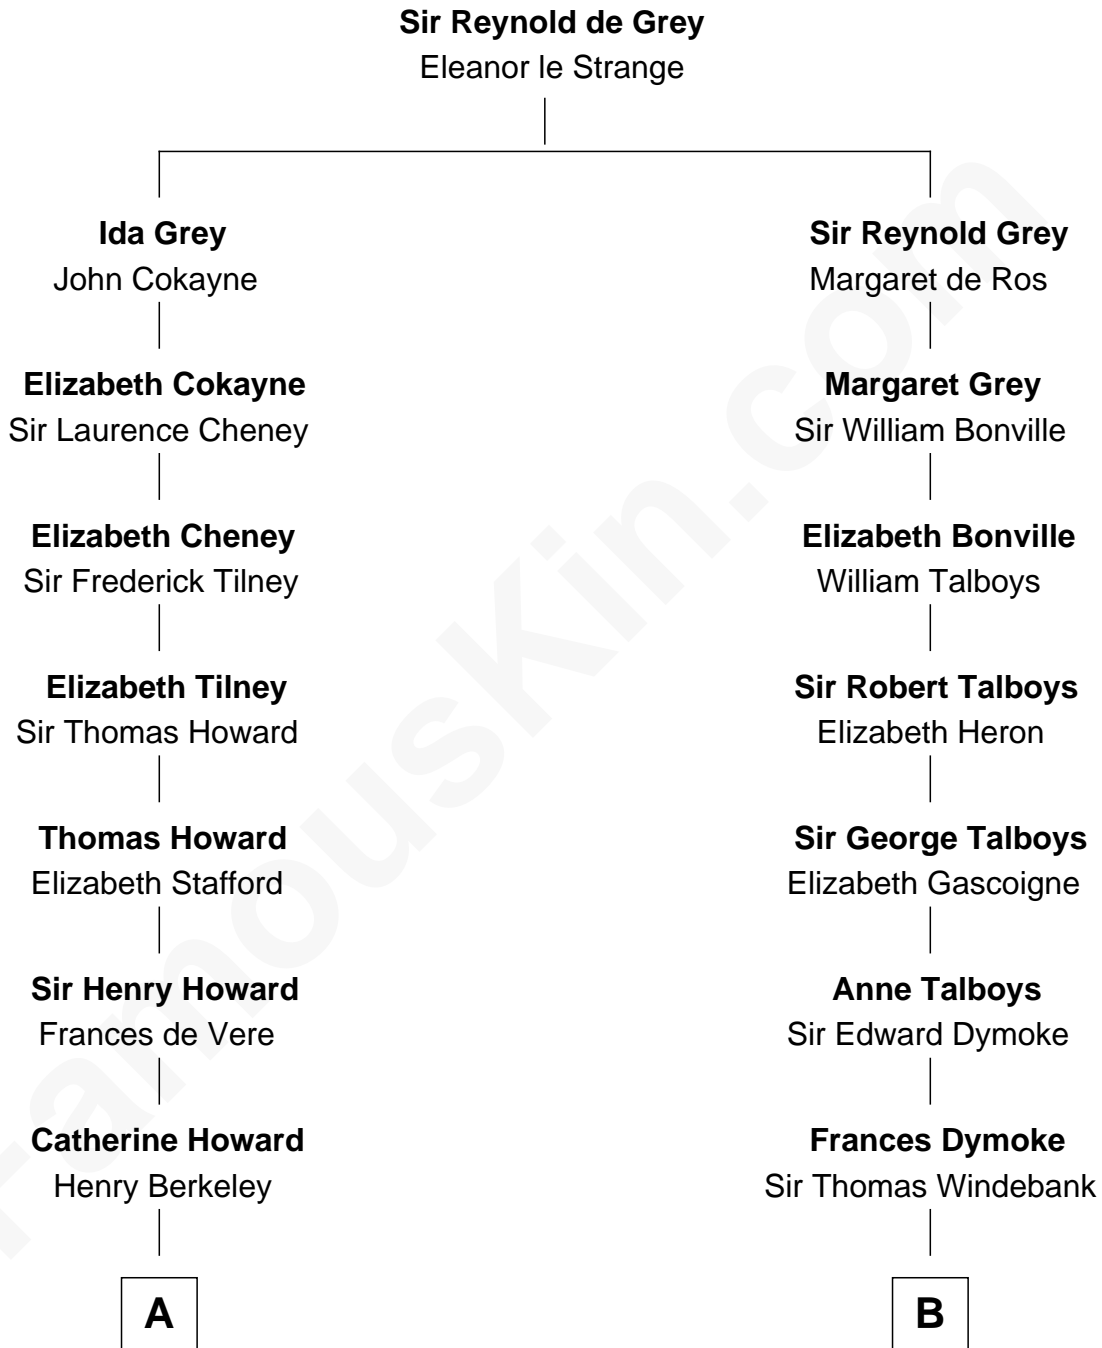

FamousKin.com

Relationship Chart of

Francis Scott Key

Author of "The Star Spangled Banner"

13th cousin 2 times removed of

Meriwether Lewis

Lewis and Clark Expedition

A