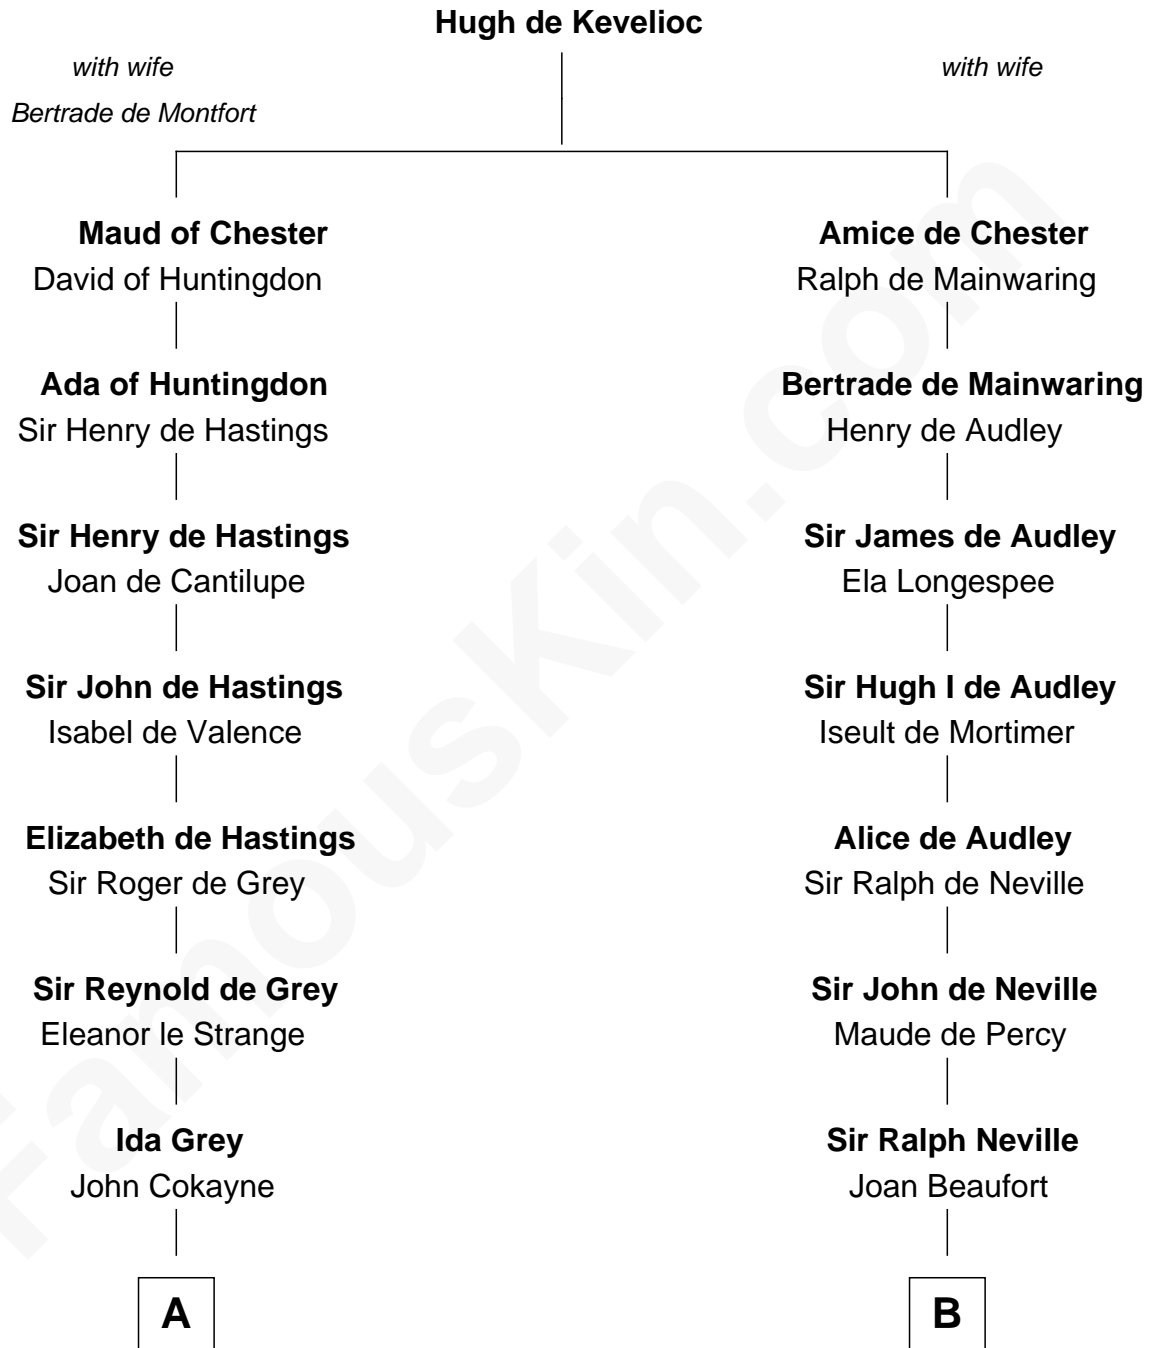

FamousKin.com

Relationship Chart of

Francis Scott Key

Author of "The Star Spangled Banner"

20th cousin 1 time removed of

Lytton Strachey

Author and Co-Founder of Bloomsbury Group