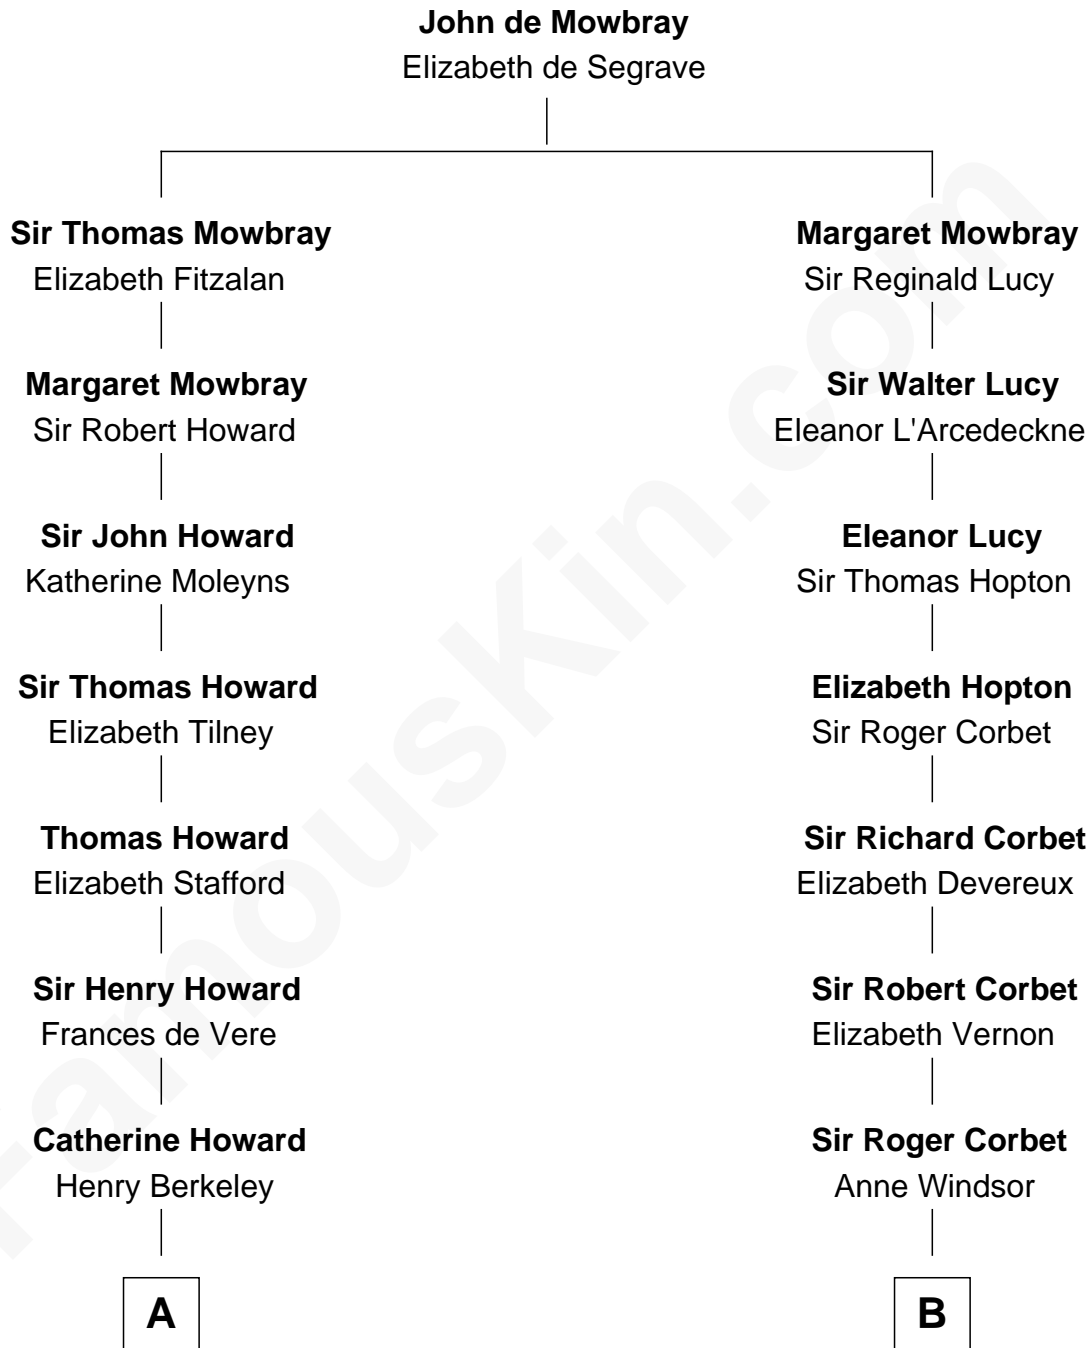

FamousKin.com

Relationship Chart of

Francis Scott Key

Author of "The Star Spangled Banner"

15th cousin 2 times removed of

Joan Fontaine

Movie Actress

A