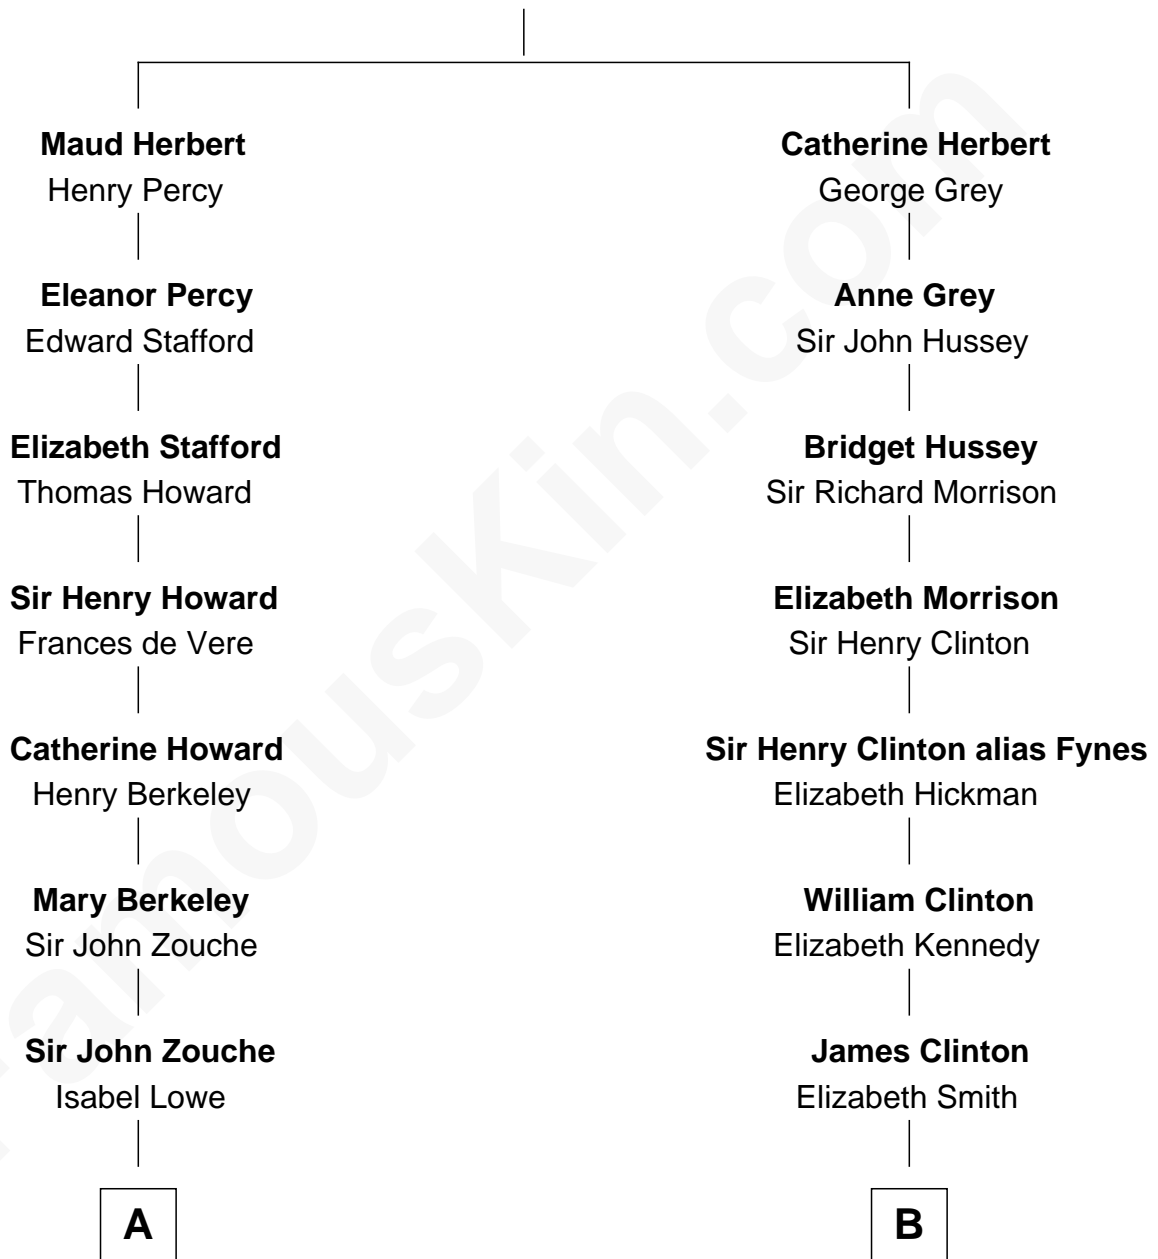

## Relationship Chart of

### Francis Scott Key

Author of "The Star Spangled Banner"

9th cousin 4 times removed of

### DeWitt Clinton

6th Governor of New York

**William Herbert**  
Anne Devereux

**A**

**Elizabeth Zouche**  
Col. Devereux Wolseley

**Anne Wolseley**  
Rev. Thomas Knipe

**Anne Knipe**  
Michael Arnold

**Alicia Arnold**  
John Ross

**Ann Arnold Ross**  
Frances Key

**John Ross Key**  
Anne Phebe Penn Dagworthy Charlton

**Francis Scott Key**  
*Author of "The Star Spangled Banner"*

**B**

**Charles Clinton**  
Elizabeth Denniston

**Gen. James Clinton**  
Mary DeWitt