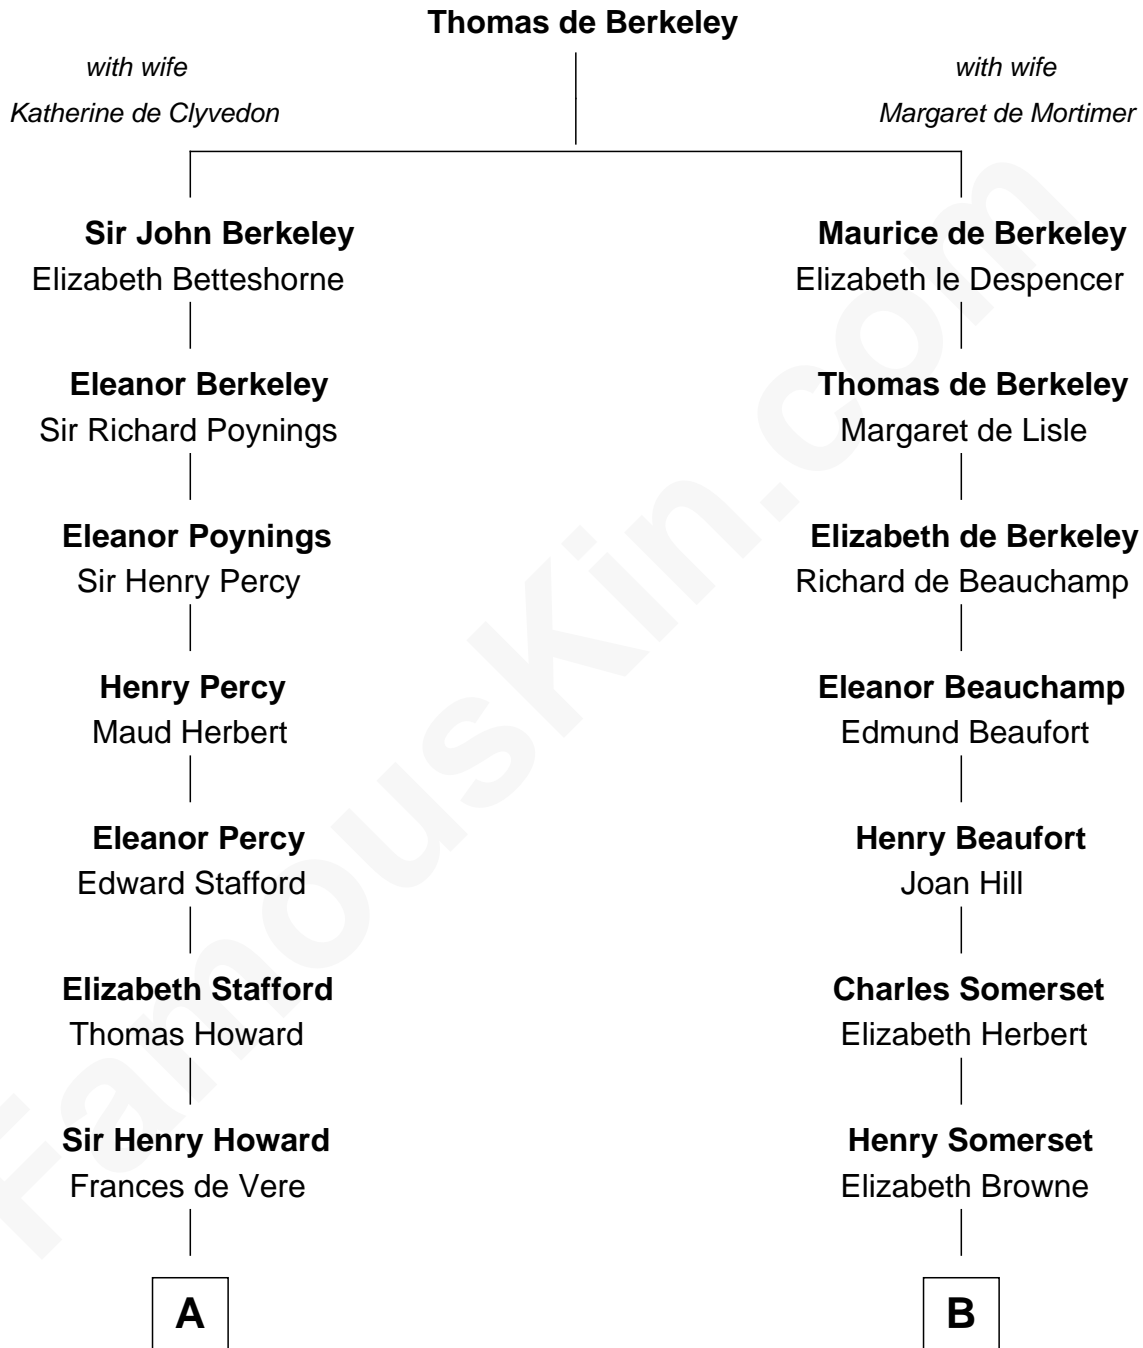

FamousKin.com

Relationship Chart of

Francis Scott Key

Author of "The Star Spangled Banner"

16th cousin of

Lt. Gen. James Brudenell

Leader of the "Charge of the Light Brigade"

A

Catherine Howard

Henry Berkeley

Mary Berkeley

Sir John Zouche

Sir John Zouche

Isabel Lowe

Elizabeth Zouche

Col. Devereux Wolseley