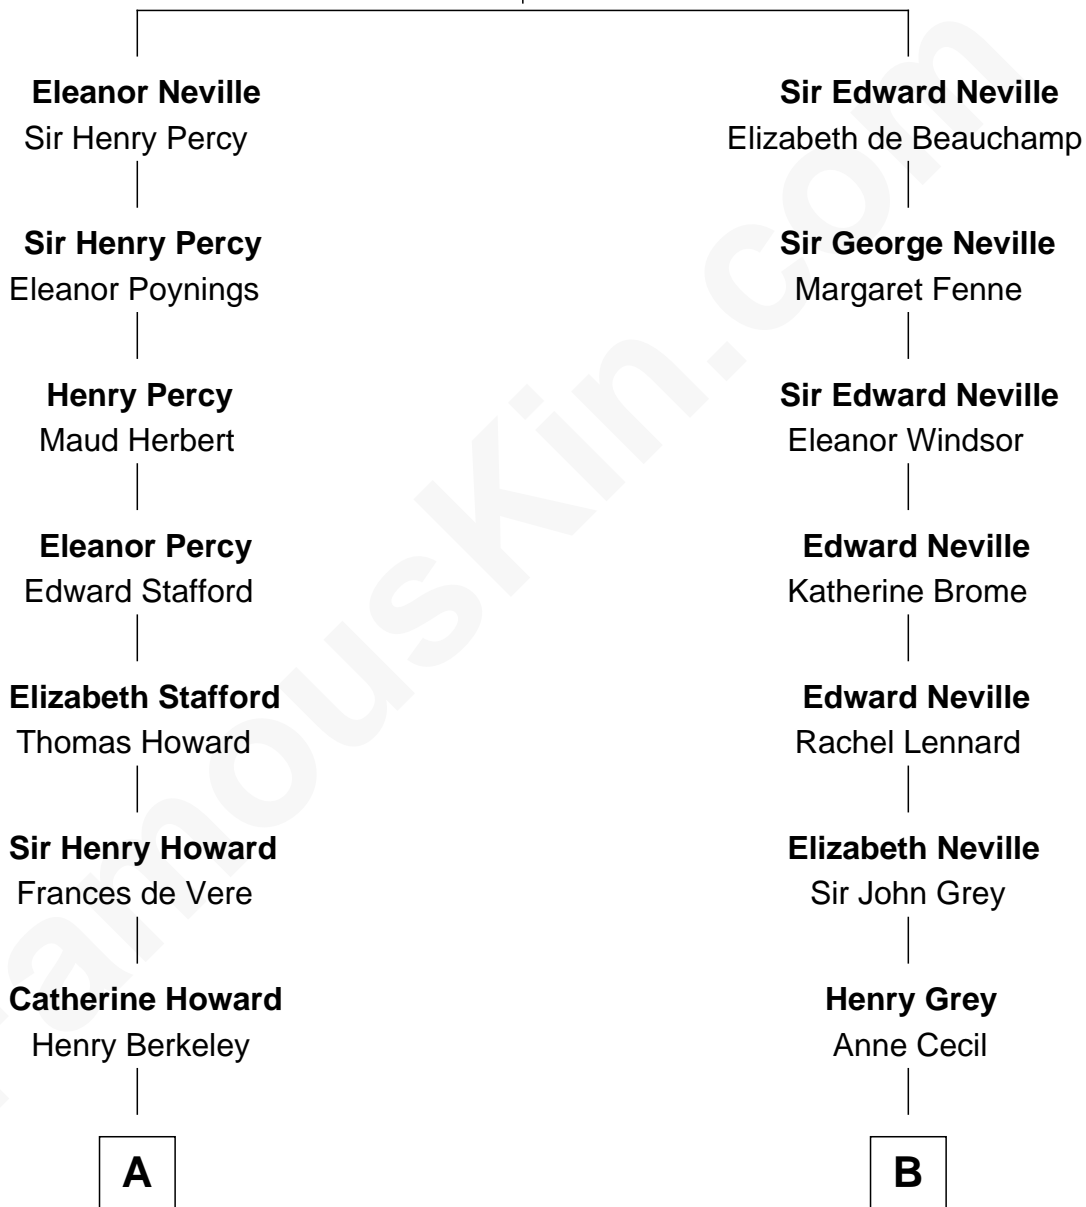

FamousKin.com

Relationship Chart of

Francis Scott Key

Author of "The Star Spangled Banner"

12th cousin 3 times removed of

Lt. Gen. James Brudenell

Leader of the "Charge of the Light Brigade"

Sir Ralph Neville

Joan Beaufort

A

Mary Berkeley
Sir John Zouche

Sir John Zouche
Isabel Lowe

Elizabeth Zouche
Col. Devereux Wolseley

Anne Wolseley
Rev. Thomas Knipe

Anne Knipe
Michael Arnold

Alicia Arnold
John Ross

Ann Arnold Ross
Frances Key

John Ross Key
Anne Phebe Penn Dagworthy Charlton

Francis Scott Key
Author of "The Star Spangled Banner"

B

Diana Grey
Robert Bruce

Thomas Bruce
Elizabeth Seymour

Elizabeth Bruce
George Brudenell