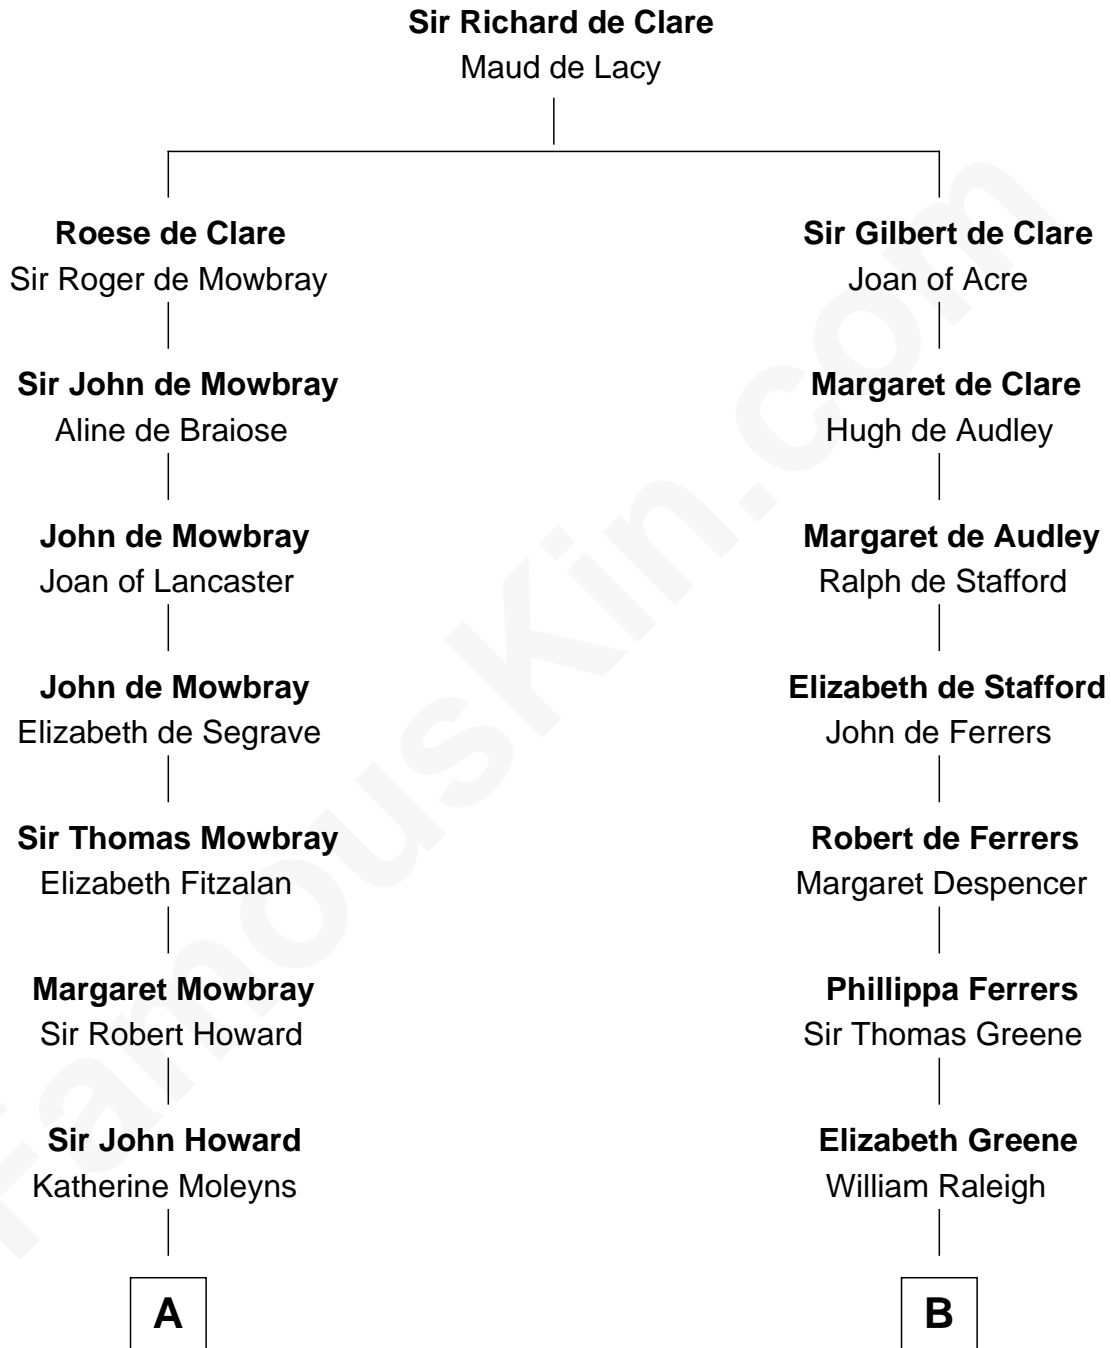

FamousKin.com

Relationship Chart of

Francis Scott Key

Author of "The Star Spangled Banner"

14th cousin 5 times removed of

Jonathan Swift

Author of *Gulliver's Travels*

C

—
Ann Arnold Ross

Frances Key

—
John Ross Key

Anne Phebe Penn Dagworthy Charlton

—
Francis Scott Key

Author of "The Star Spangled Banner"

FamousKin.com