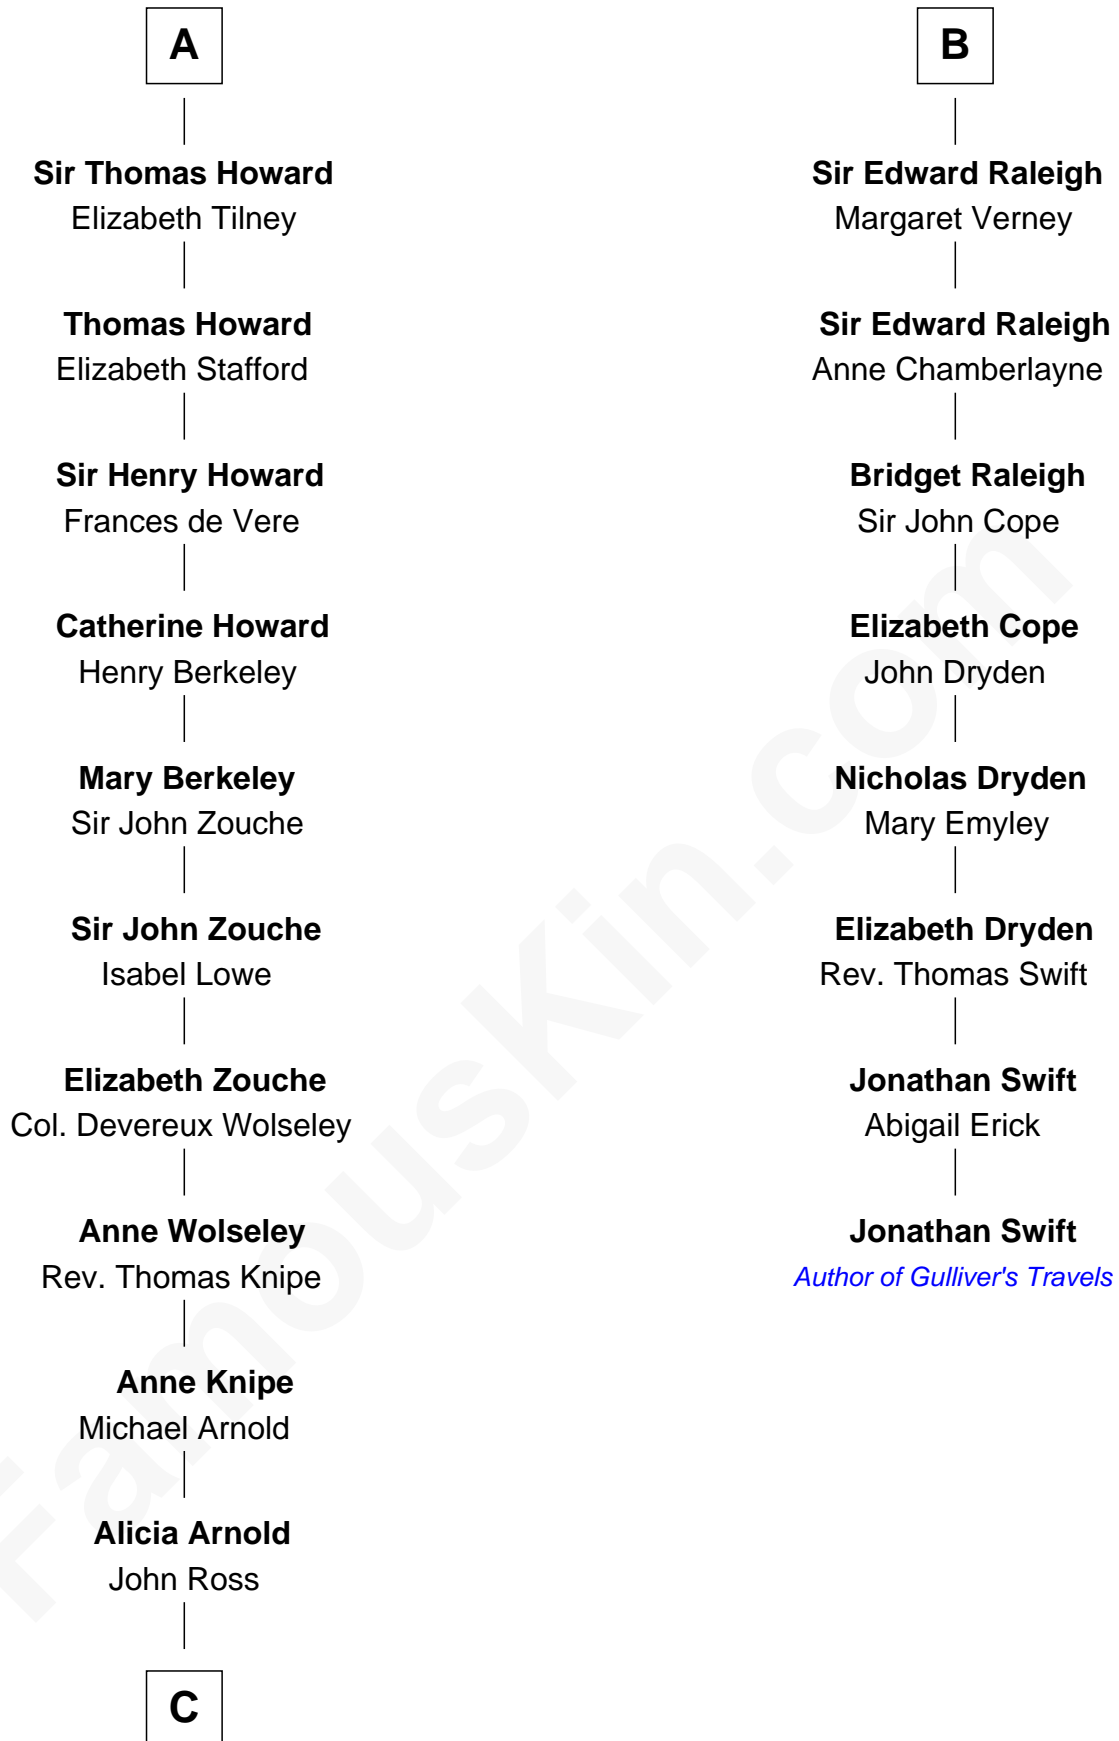

FamousKin.com

Relationship Chart of

Francis Scott Key

Author of "The Star Spangled Banner"

14th cousin 5 times removed of

Jonathan Swift

Author of *Gulliver's Travels*

C

—
Ann Arnold Ross

Frances Key

—
John Ross Key

Anne Phebe Penn Dagworthy Charlton

—
Francis Scott Key

Author of "The Star Spangled Banner"

FamousKin.com