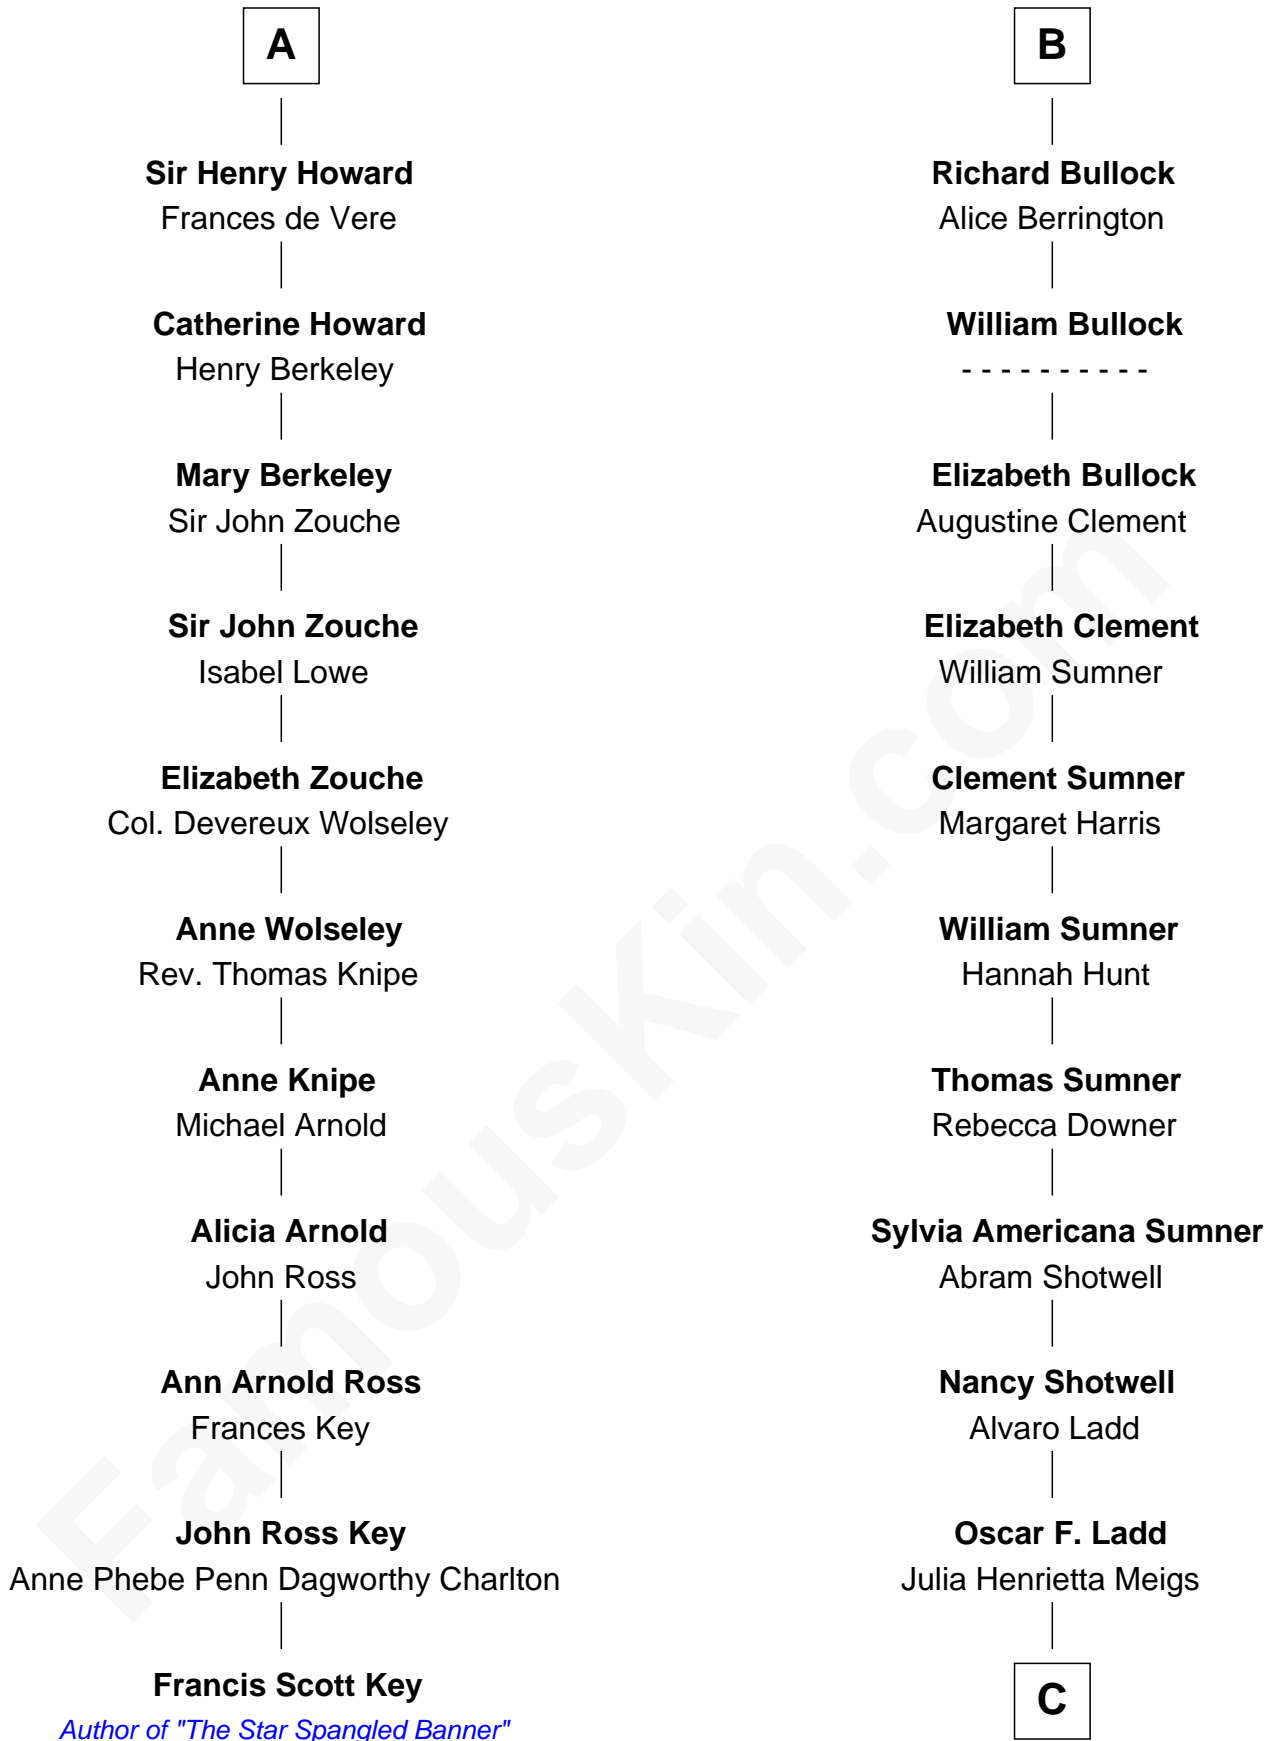

FamousKin.com

Relationship Chart of

Francis Scott Key

Author of "The Star Spangled Banner"

17th cousin 1 time removed of

Alan Ladd
Movie Actor

Bartholomew de Badlesmere

Margaret de Clare

Elizabeth de Badlesmere

Sir William de Bohun

Elizabeth de Bohun

Sir Richard Fitzalan

Elizabeth Fitzalan

Sir Thomas Mowbray

Margaret Mowbray

Sir Robert Howard

John de Vere

Aubrey de Vere

Alice FitzWalter

Sir Richard de Vere

Alice Sergeaux

Sir John de Vere

Elizabeth Howard

Joan de Vere

Sir William Norreys

Margaret Norreys

Gilbert Bullock

Thomas Bullock

Alice Kingsmill

B

C

Alan Harwood Ladd