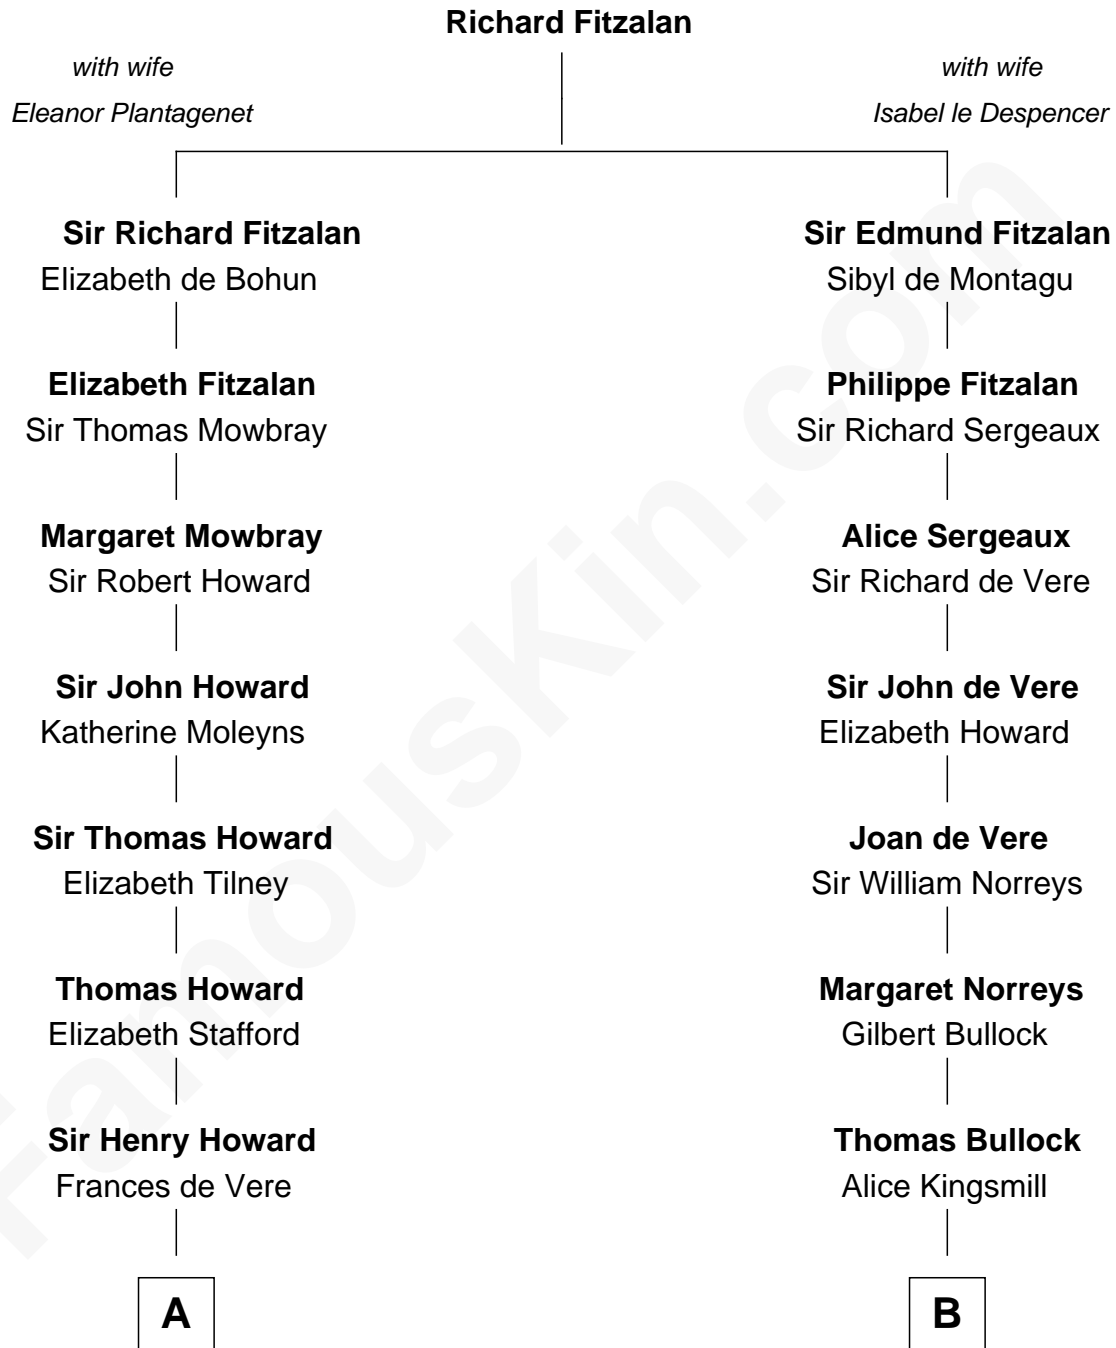

## Relationship Chart of

### Francis Scott Key

Author of "The Star Spangled Banner"

16th cousin 2 times removed of

**Alan Ladd**  
Movie Actor

**C**

Alan Harwood Ladd

Selina Raleigh

Alan Ladd