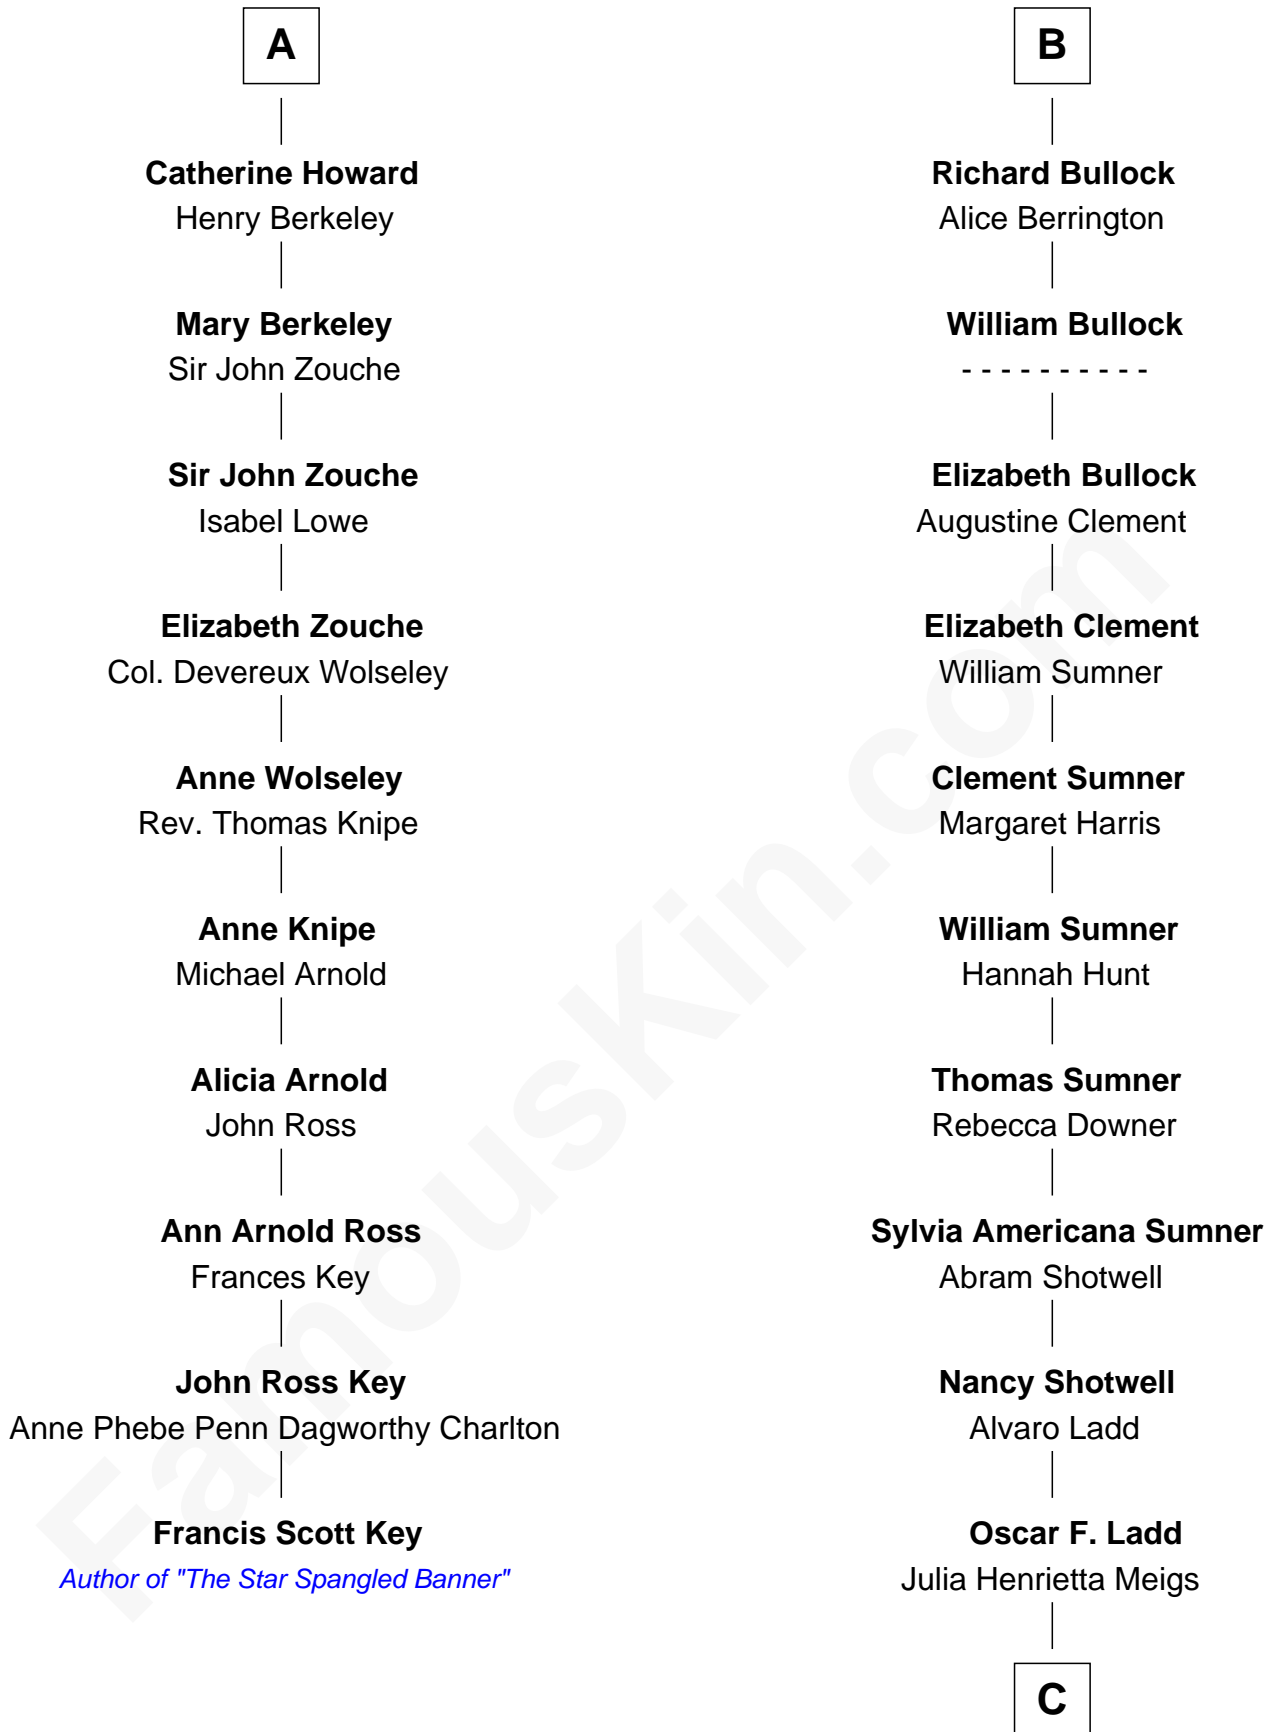

## Relationship Chart of

### Francis Scott Key

Author of "The Star Spangled Banner"

16th cousin 2 times removed of

**Alan Ladd**  
Movie Actor

**C**

Alan Harwood Ladd

Selina Raleigh

Alan Ladd