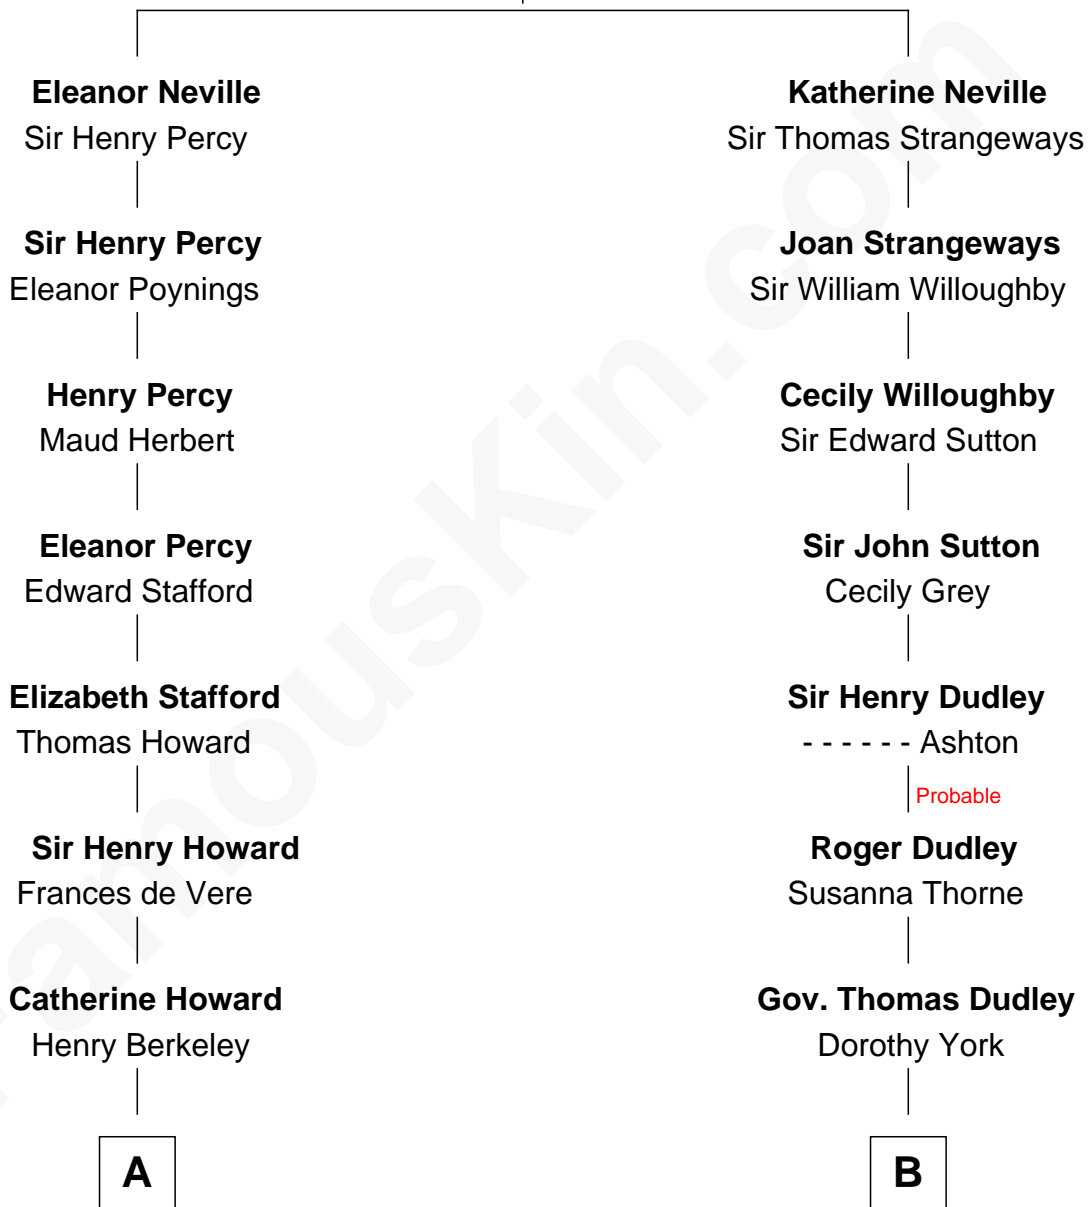

## Relationship Chart of

### Francis Scott Key

Author of "The Star Spangled Banner"

15th cousin 2 times removed of

**Alan Ladd**  
Movie Actor

**Sir Ralph Neville**  
Joan Beaufort

**A**

**Mary Berkeley**  
Sir John Zouche

**Sir John Zouche**  
Isabel Lowe

**Elizabeth Zouche**  
Col. Devereux Wolseley

**Anne Wolseley**  
Rev. Thomas Knipe

**Anne Knipe**  
Michael Arnold

**Alicia Arnold**  
John Ross

**Ann Arnold Ross**  
Frances Key

**John Ross Key**  
Anne Phebe Penn Dagworthy Charlton

**Francis Scott Key**  
*Author of "The Star Spangled Banner"*

**B**

**Anne Dudley**  
Gov. Simon Bradstreet

**Hannah Bradstreet**  
Andrew Wiggin

**Dorothy Wiggin**  
John Gilman

**John Gilman**  
Abigail Thing