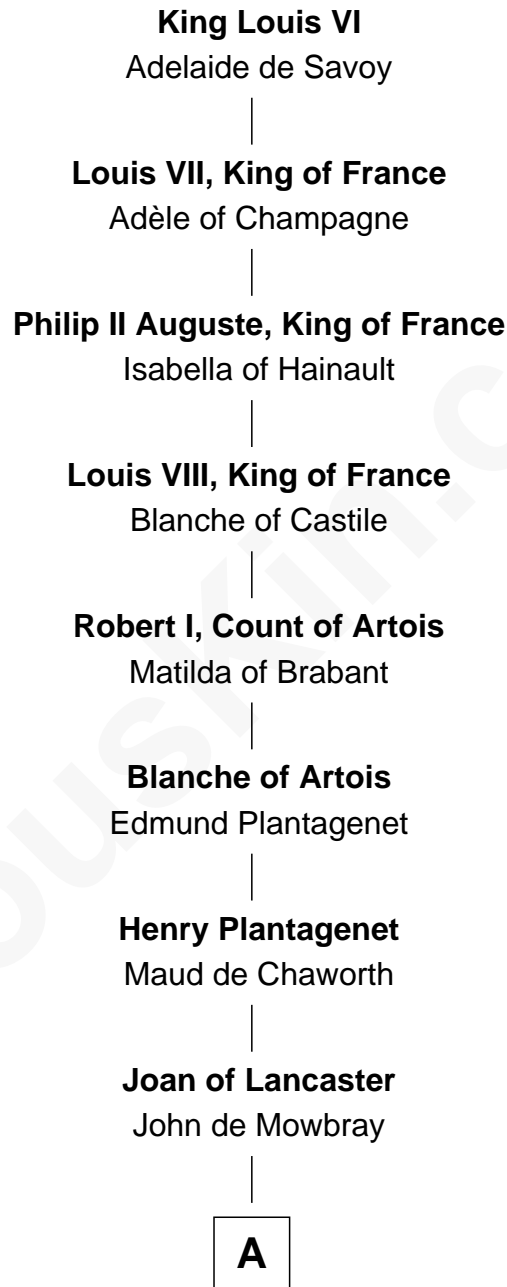

# FamousKin.com

## Relationship Chart of

### Francis Scott Key

Author of "The Star Spangled Banner"

22nd Great-grandson of

**King Louis VI**  
King of France

**A**

**John de Mowbray**  
Elizabeth de Segrave

**Sir Thomas Mowbray**  
Elizabeth Fitzalan

**Margaret Mowbray**  
Sir Robert Howard

**Sir John Howard**  
Katherine Moleyns

**Sir Thomas Howard**  
Elizabeth Tilney

**Thomas Howard**  
Elizabeth Stafford

**Sir Henry Howard**  
Frances de Vere

**Catherine Howard**  
Henry Berkeley