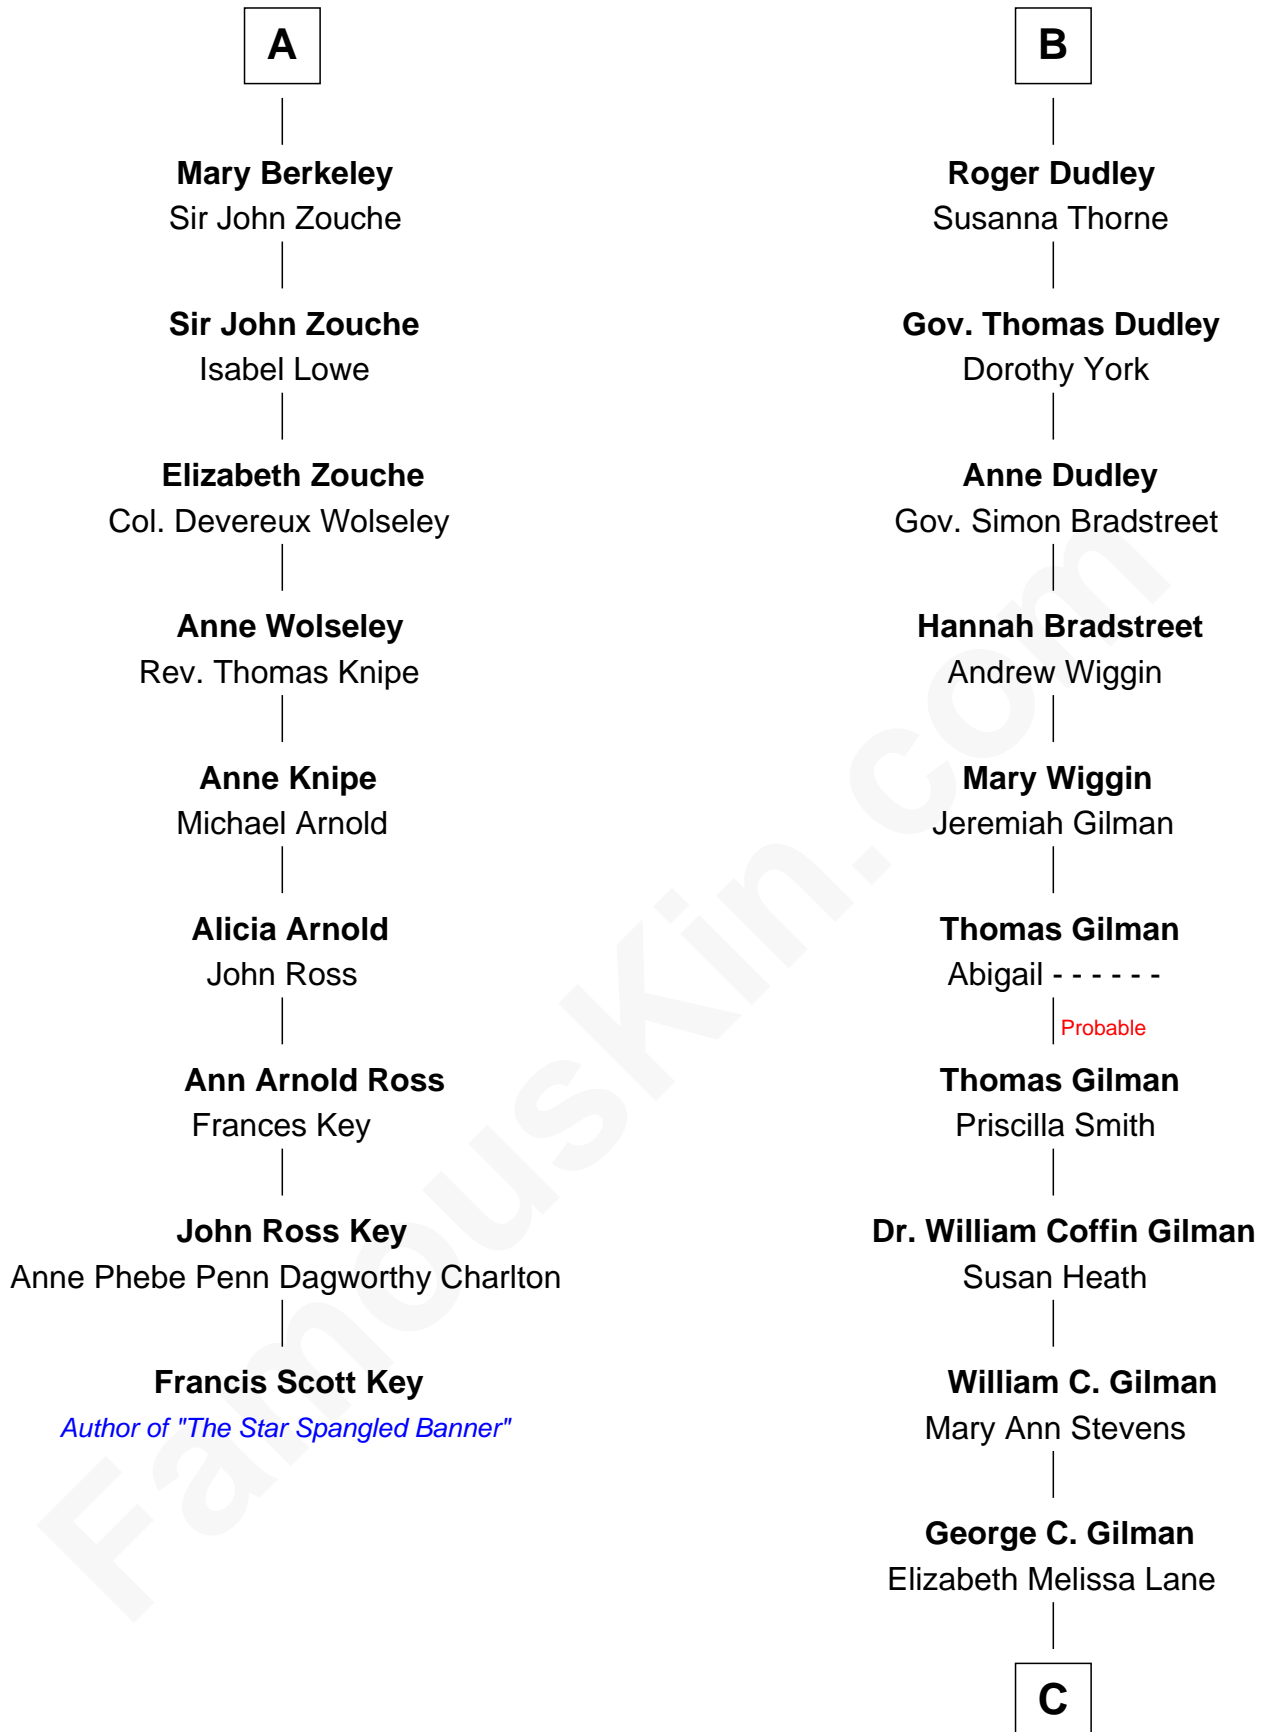

## Relationship Chart of

### Francis Scott Key

Author of "The Star Spangled Banner"

15th cousin 4 times removed of

**George Hamilton**

TV and Movie Actor

**Sir Reynold de Grey**

Eleanor le Strange

C

**Lillian C. Gilman**

Harry Fuller Hamilton

**George William Hamilton**

Anne Lucille Stevens

**George Hamilton**

*TV and Movie Actor*

FamousKin.com