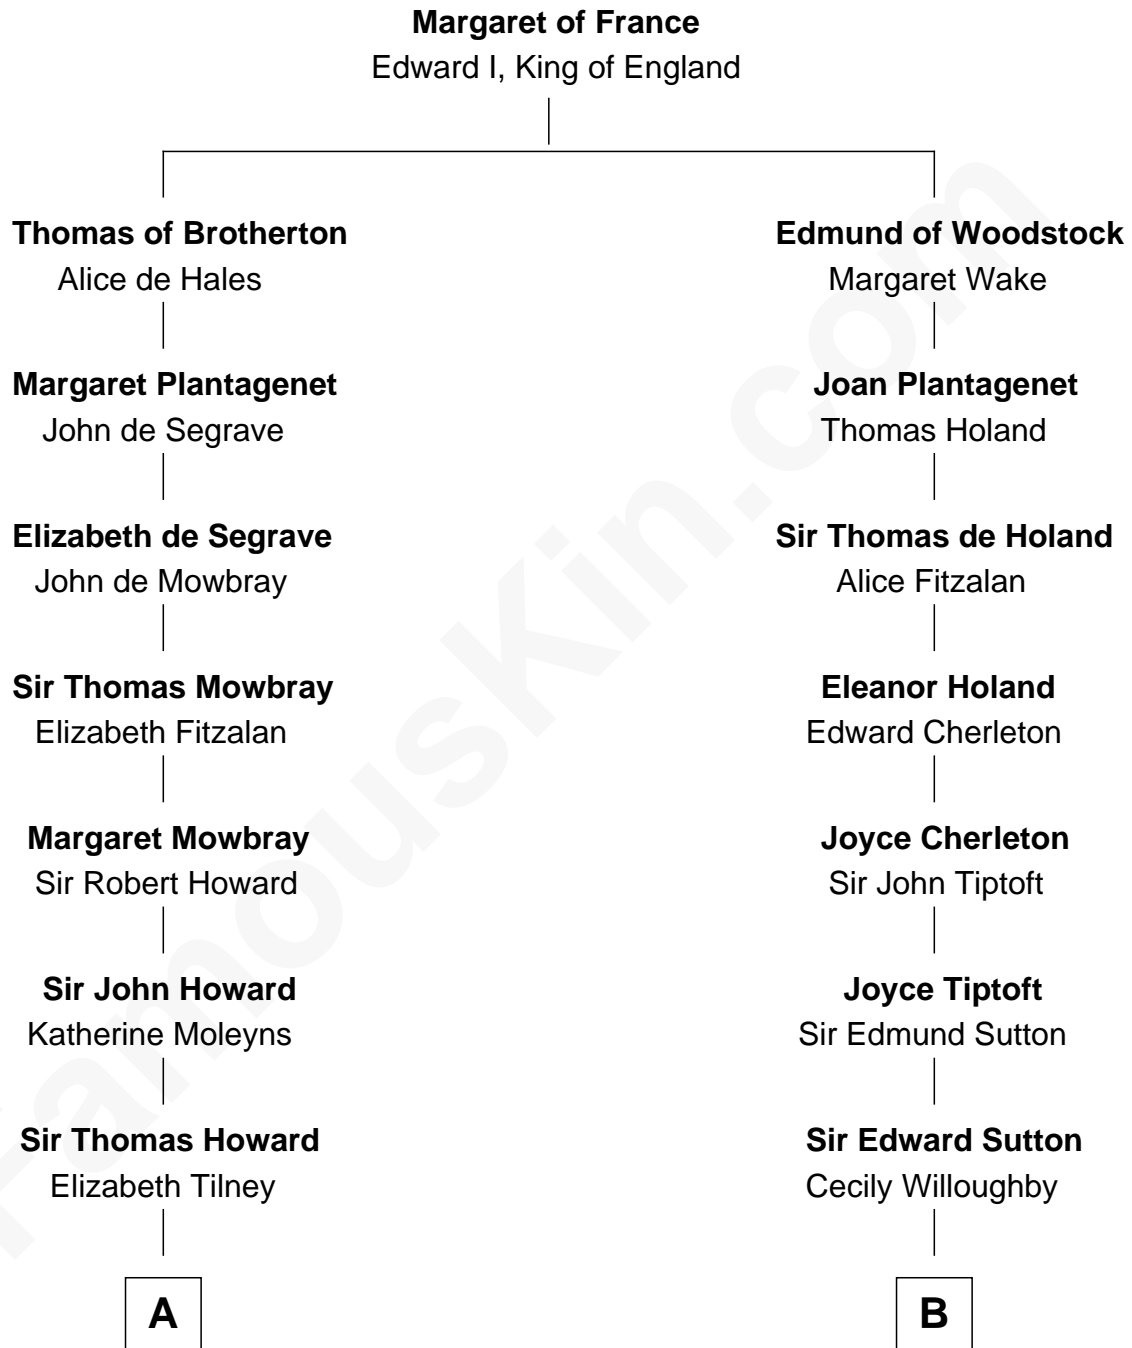

# FamousKin.com

## Relationship Chart of

### Francis Scott Key

Author of "The Star Spangled Banner"

18th cousin 3 times removed of

**George Hamilton**  
TV and Movie Actor

**C**

**John Ross Key**

Anne Phebe Penn Dagworthy Charlton

**Francis Scott Key**

*Author of "The Star Spangled Banner"*

**D**

**William C. Gilman**

Mary Ann Stevens

**George C. Gilman**

Elizabeth Melissa Lane

**Lillian C. Gilman**

Harry Fuller Hamilton