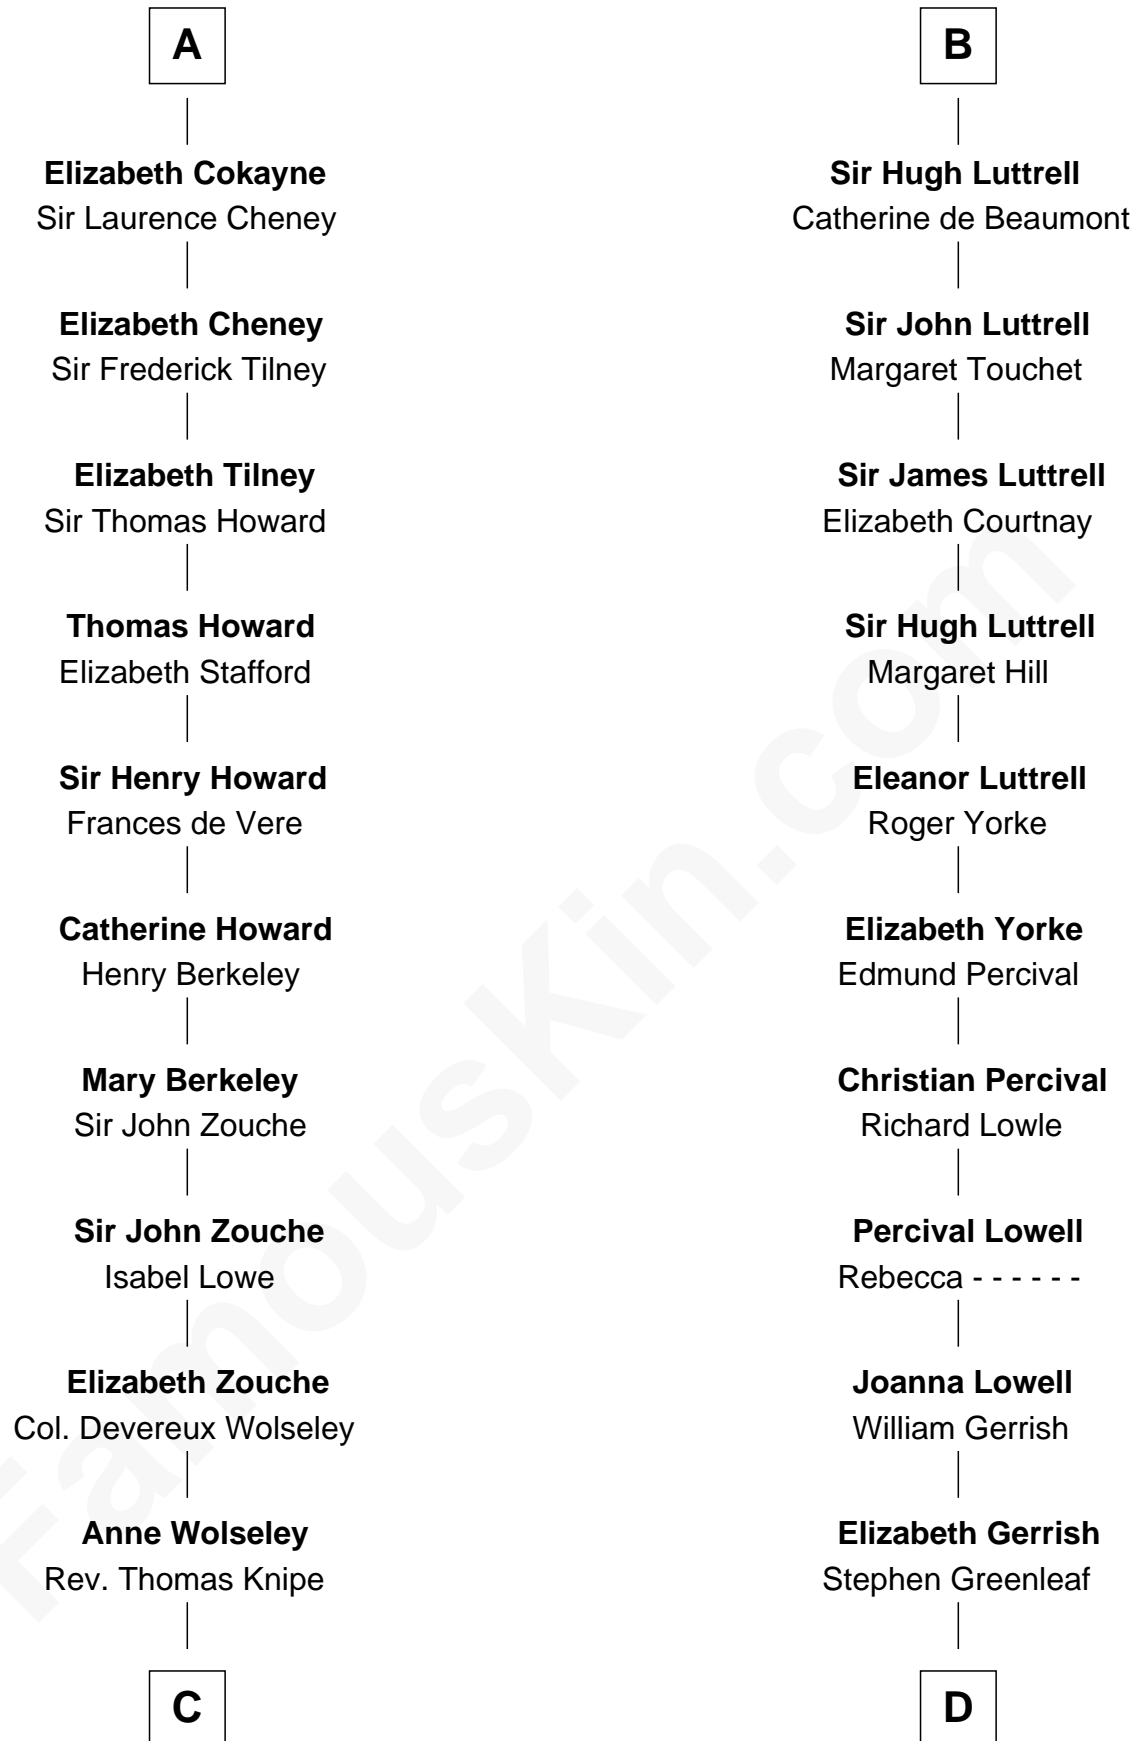

FamousKin.com

Relationship Chart of

Francis Scott Key

Author of "The Star Spangled Banner"

21st cousin of

Herman Melville

Author of Moby Dick

C

Anne Knipe
Michael Arnold

Alicia Arnold
John Ross

Ann Arnold Ross
Frances Key

John Ross Key
Anne Phebe Penn Dagworthy Charlton

Francis Scott Key
Author of "The Star Spangled Banner"

D

Rev. Daniel Greenleaf
Elizabeth Gookin