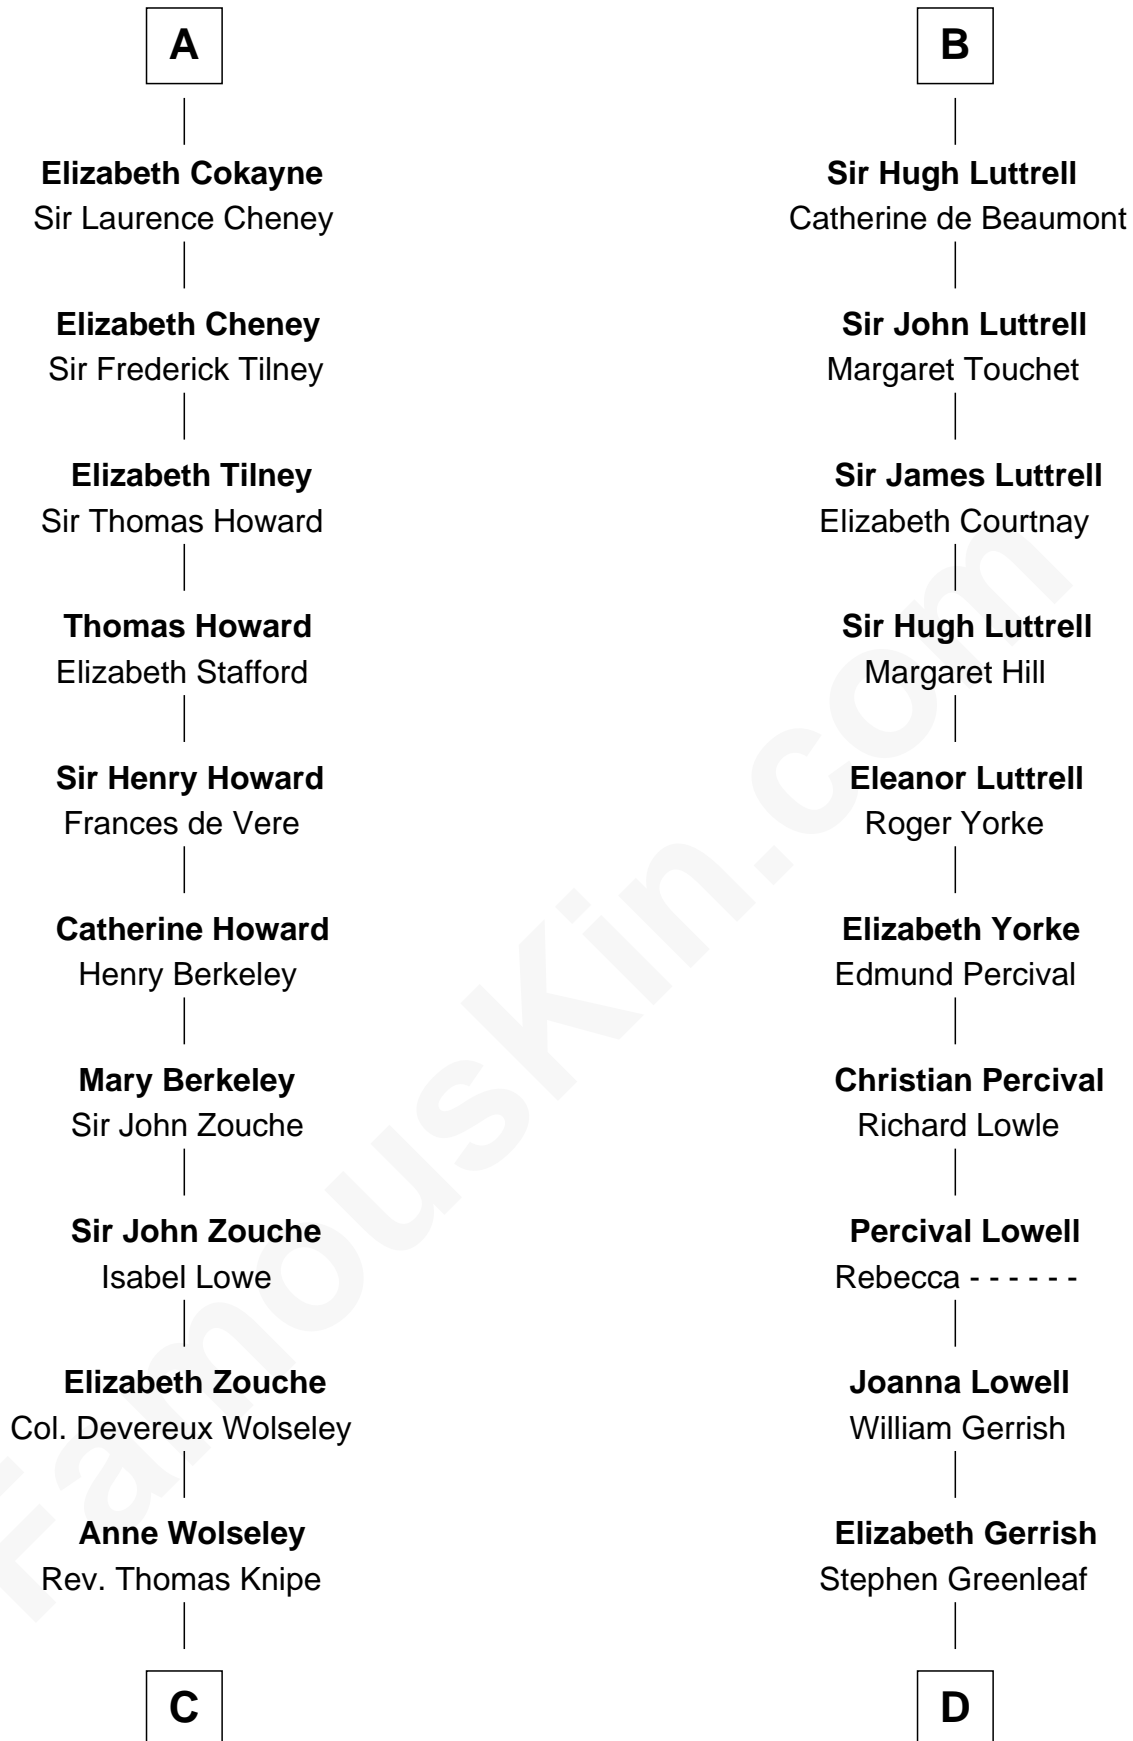

FamousKin.com

Relationship Chart of

Francis Scott Key

Author of "The Star Spangled Banner"

21st cousin of

Herman Melville
Author of *Moby Dick*

Beatrix de Say
Sir Geoffrey FitzPiers

C

Anne Knipe
Michael Arnold

Alicia Arnold
John Ross

Ann Arnold Ross
Frances Key

John Ross Key
Anne Phebe Penn Dagworthy Charlton

Francis Scott Key
Author of "The Star Spangled Banner"

D

Rev. Daniel Greenleaf
Elizabeth Gookin