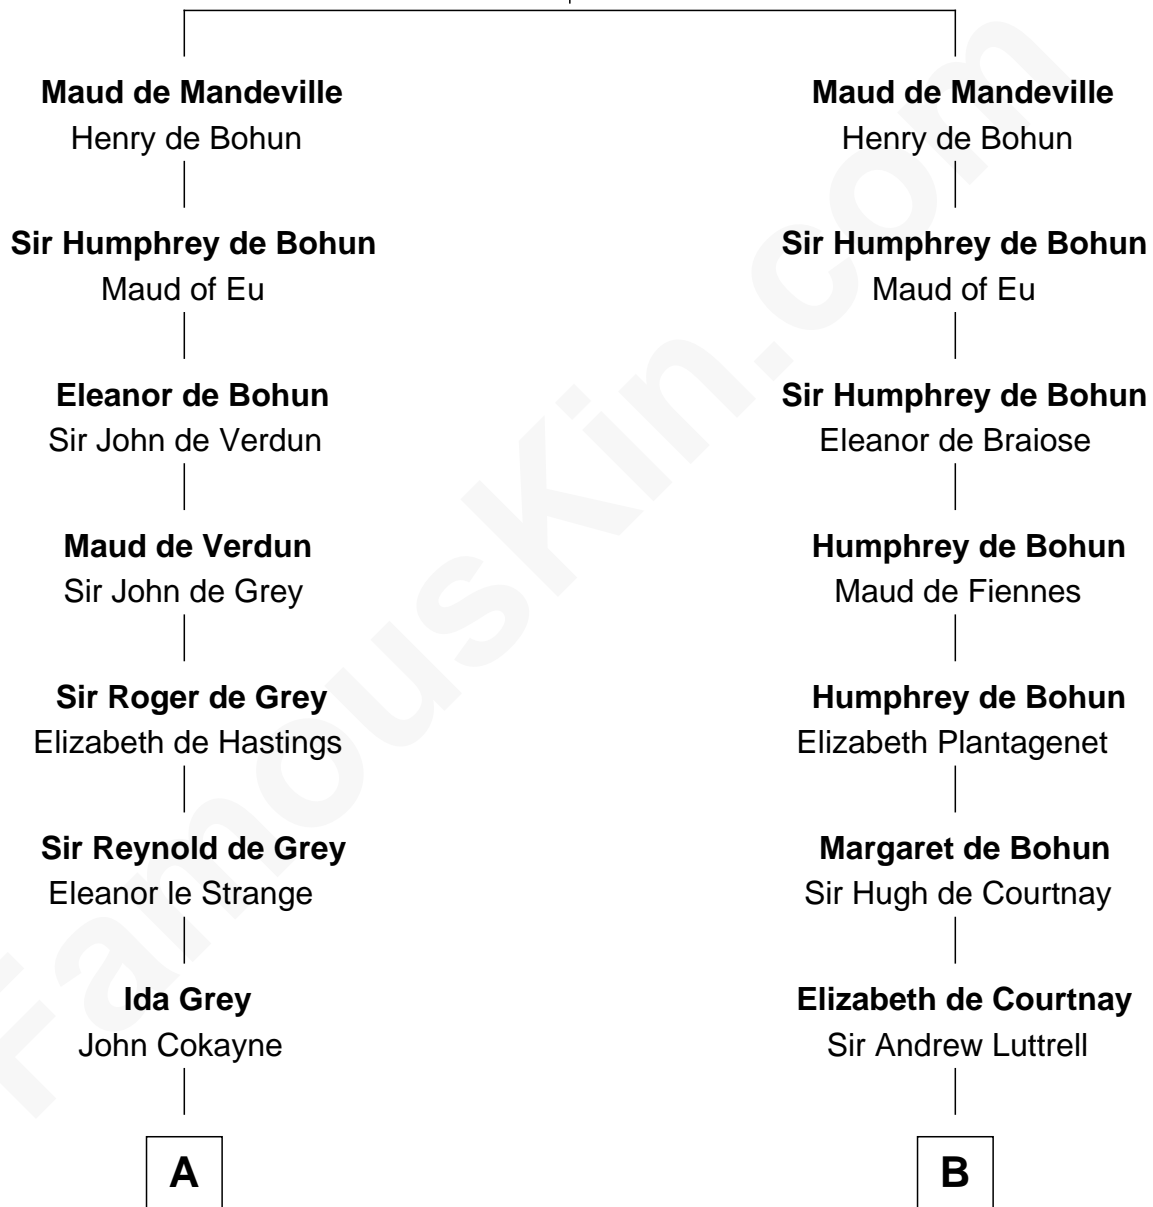

FamousKin.com

Relationship Chart of

Francis Scott Key

Author of "The Star Spangled Banner"

21st cousin of

Herman Melville
Author of *Moby Dick*

Beatrix de Say
Sir Geoffrey FitzPiers

C

Anne Knipe
Michael Arnold

Alicia Arnold
John Ross

Ann Arnold Ross
Frances Key

John Ross Key
Anne Phebe Penn Dagworthy Charlton

Francis Scott Key
Author of "The Star Spangled Banner"

D

Rev. Daniel Greenleaf
Elizabeth Gookin