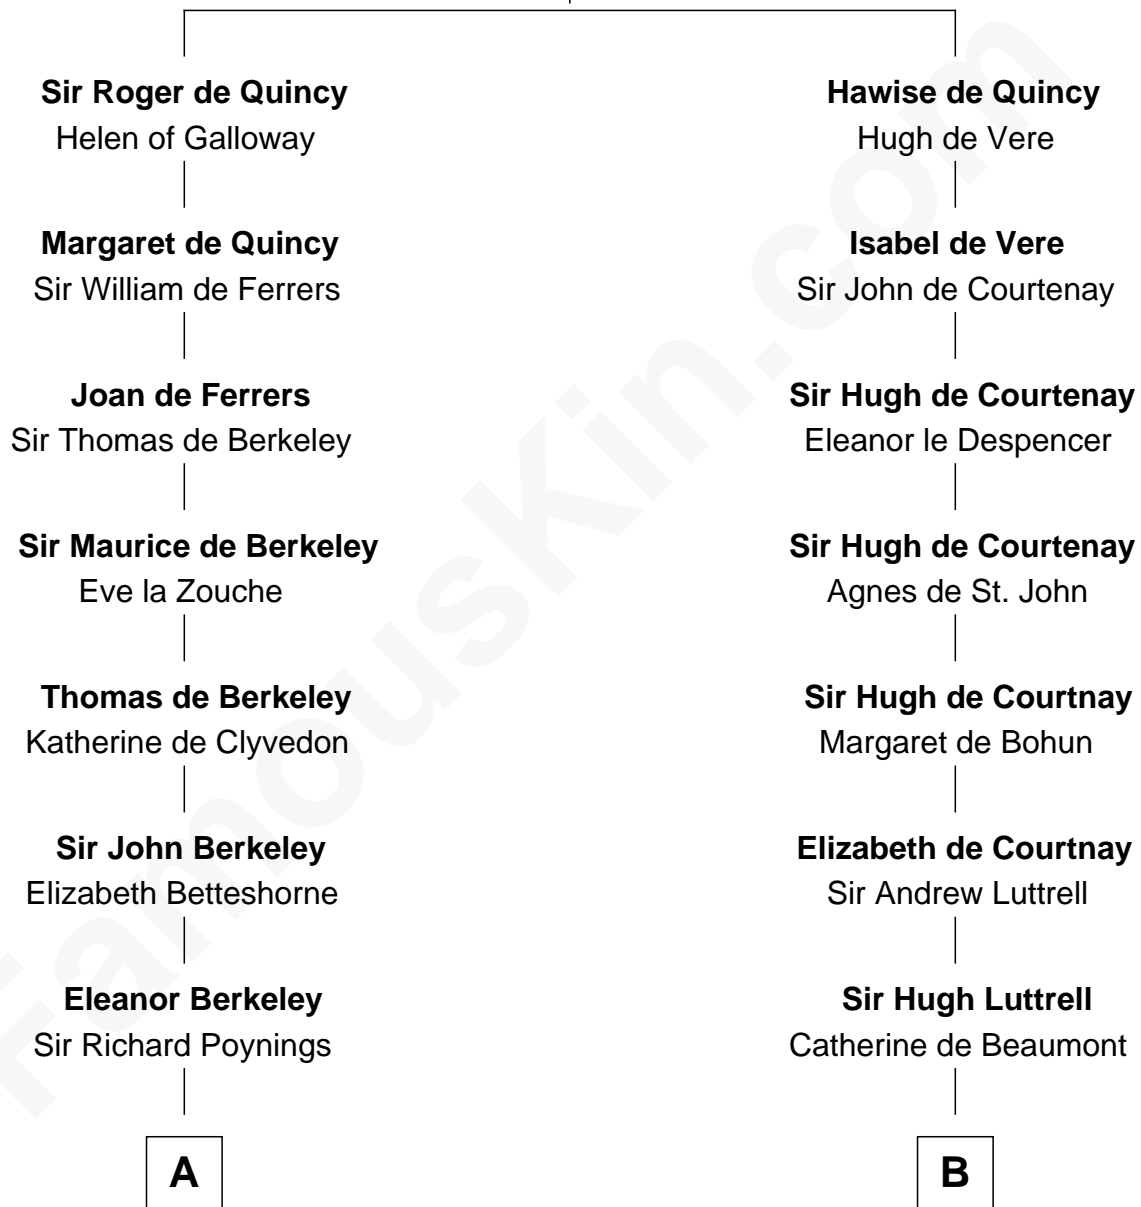

FamousKin.com

Relationship Chart of

Francis Scott Key

Author of "The Star Spangled Banner"

20th cousin 1 time removed of

Herman Melville

Author of *Moby Dick*

Saher de Quincy
Margaret de Beaumont

C

Anne Knipe
Michael Arnold

Alicia Arnold
John Ross

Ann Arnold Ross
Frances Key

John Ross Key
Anne Phebe Penn Dagworthy Charlton

Francis Scott Key
Author of "The Star Spangled Banner"

D

Mercy Greenleaf
John Scollay