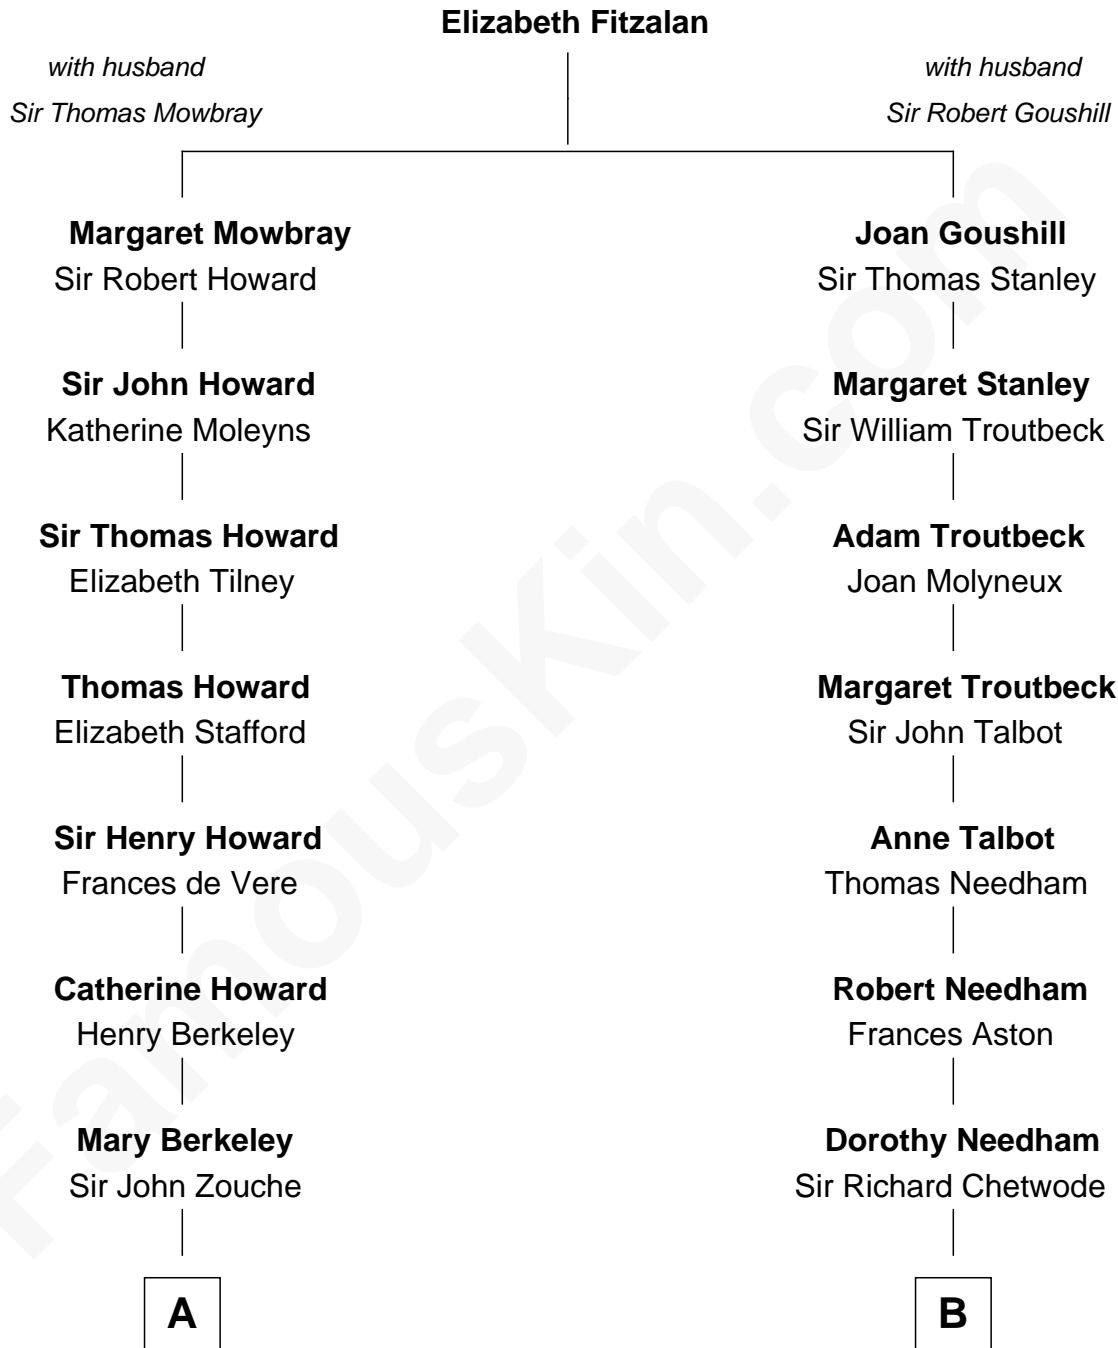

FamousKin.com

Relationship Chart of

Francis Scott Key

Author of "The Star Spangled Banner"

14th cousin 3 times removed of

Dick Clark

Radio and TV Host

A