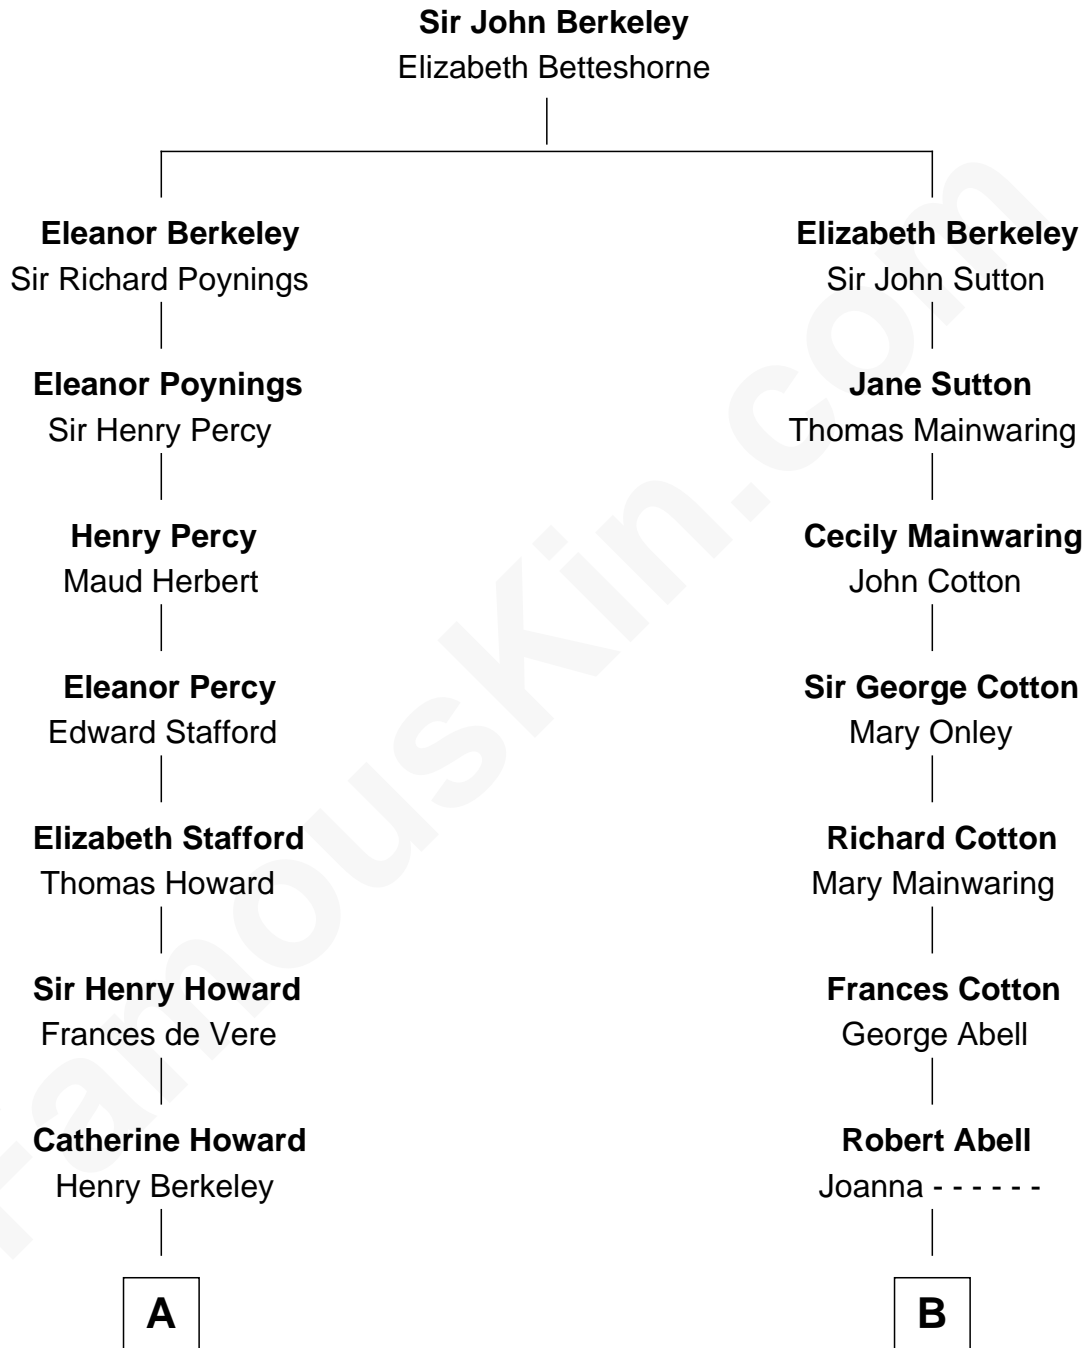

FamousKin.com

Relationship Chart of

Francis Scott Key

Author of "The Star Spangled Banner"

14th cousin 1 time removed of

Melvyn Douglas
Movie Actor

A

Mary Berkeley
Sir John Zouche

Sir John Zouche
Isabel Lowe

Elizabeth Zouche
Col. Devereux Wolseley

Anne Wolseley
Rev. Thomas Knipe

Anne Knipe
Michael Arnold

Alicia Arnold
John Ross

Ann Arnold Ross
Frances Key

John Ross Key
Anne Phebe Penn Dagworthy Charlton

Francis Scott Key
Author of "The Star Spangled Banner"

B

Caleb Abell
Margaret Post

Mary Abell
Richard Douglas

William Douglas
Sarah Denison

Richard Douglas
Lucy Way

Erskine Douglas
Sophia Garrett

Emma Jane Douglas
Col. George Taliaferro Shackelford