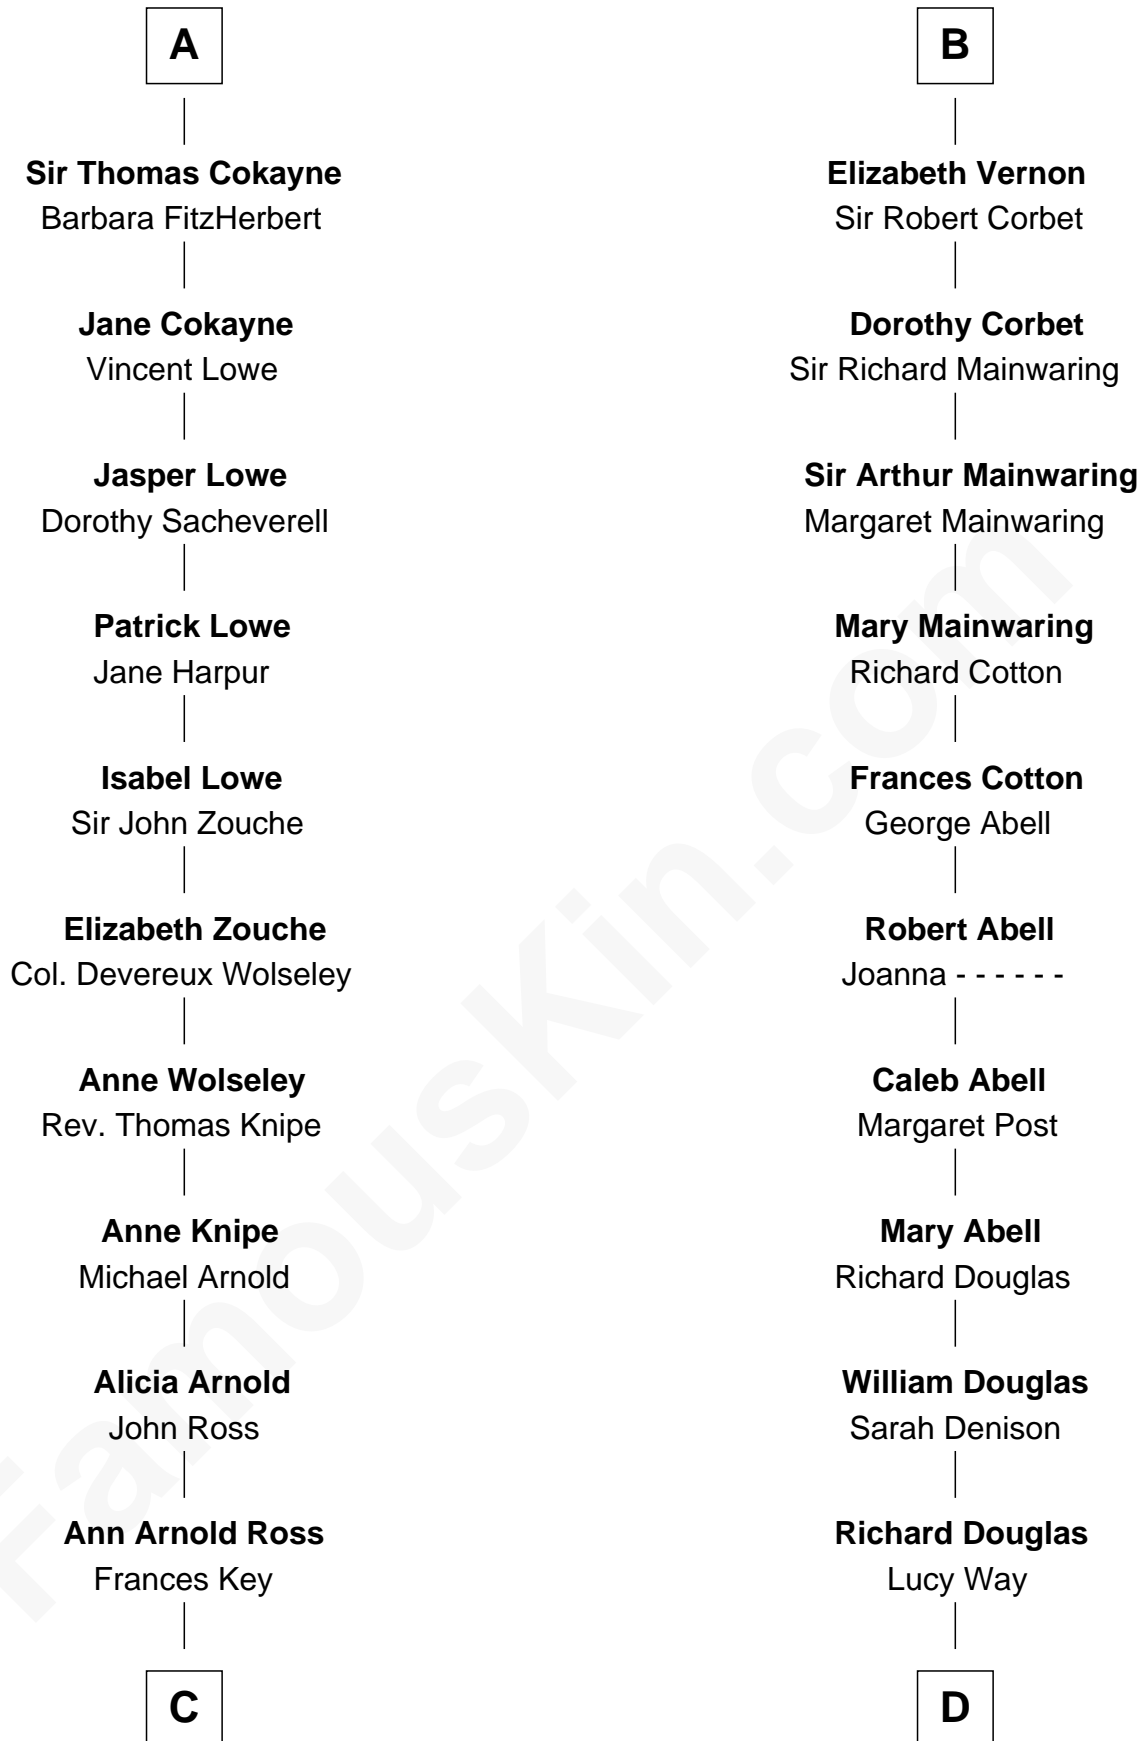

FamousKin.com

Relationship Chart of

Francis Scott Key

Author of "The Star Spangled Banner"

18th cousin 2 times removed of

Melvyn Douglas
Movie Actor

Sir Robert de Ros
Isabel de Aubeney

C

John Ross Key

Anne Phebe Penn Dagworthy Charlton

Francis Scott Key

Author of "The Star Spangled Banner"

D

Erskine Douglas

Sophia Garrett

Emma Jane Douglas

Col. George Taliaferro Shackelford

Lena Priscilla Shackelford

Edouard Gregory Hesselberg

Melvyn Douglas

Movie Actor

FamousKin.com