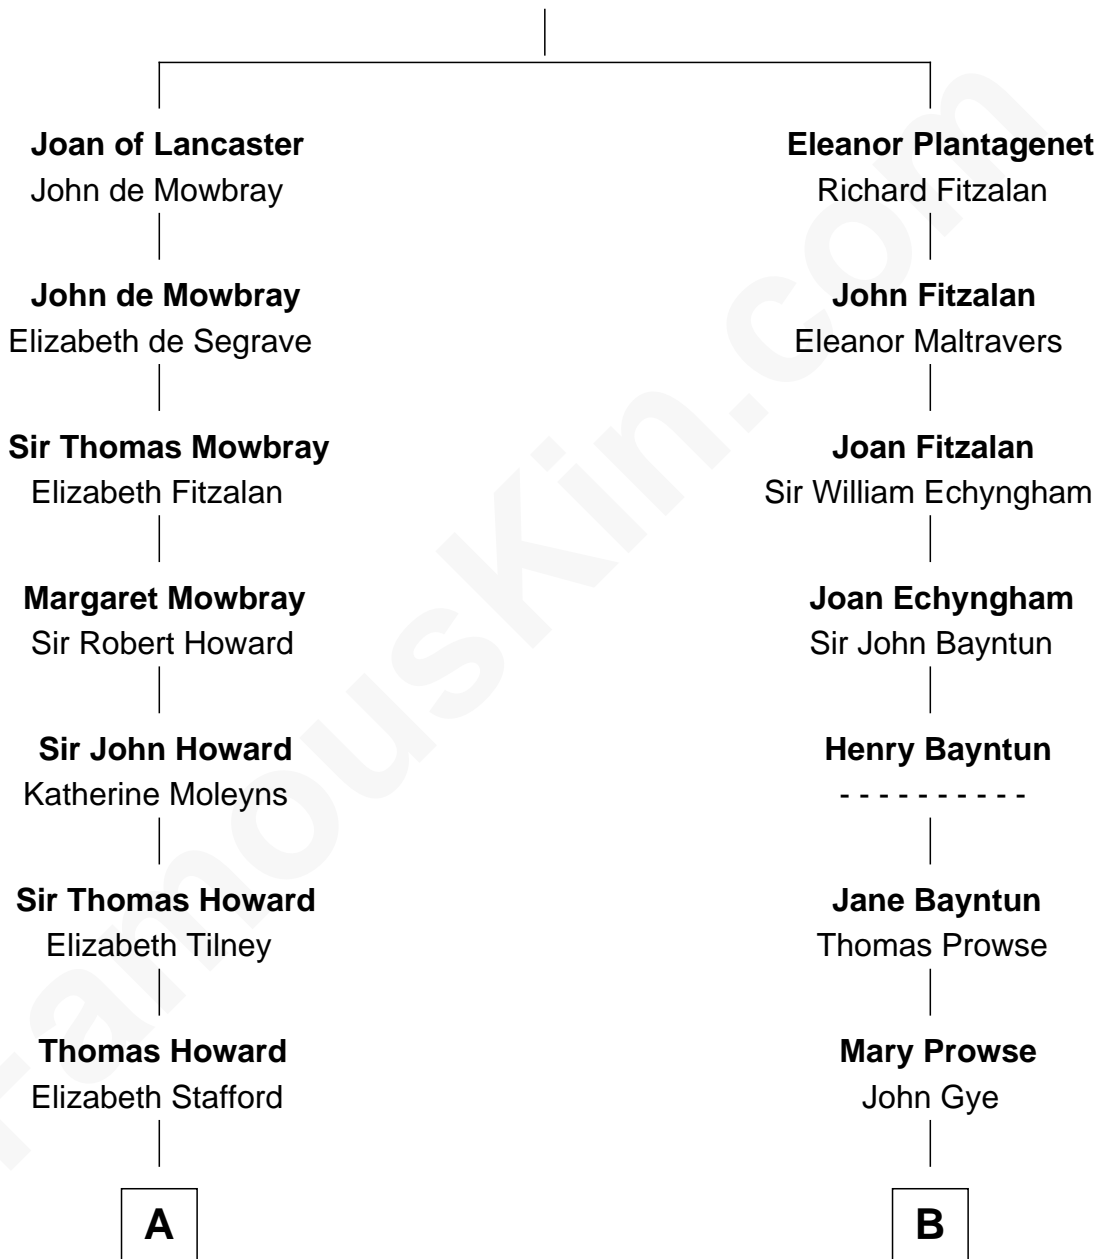

FamousKin.com

Relationship Chart of

Francis Scott Key

Author of "The Star Spangled Banner"

17th cousin 2 times removed of

Sarah Palin

9th Governor of Alaska

Henry Plantagenet
Maud de Chaworth

A

Sir Henry Howard

Frances de Vere

Catherine Howard

Henry Berkeley

Mary Berkeley

Sir John Zouche

Sir John Zouche