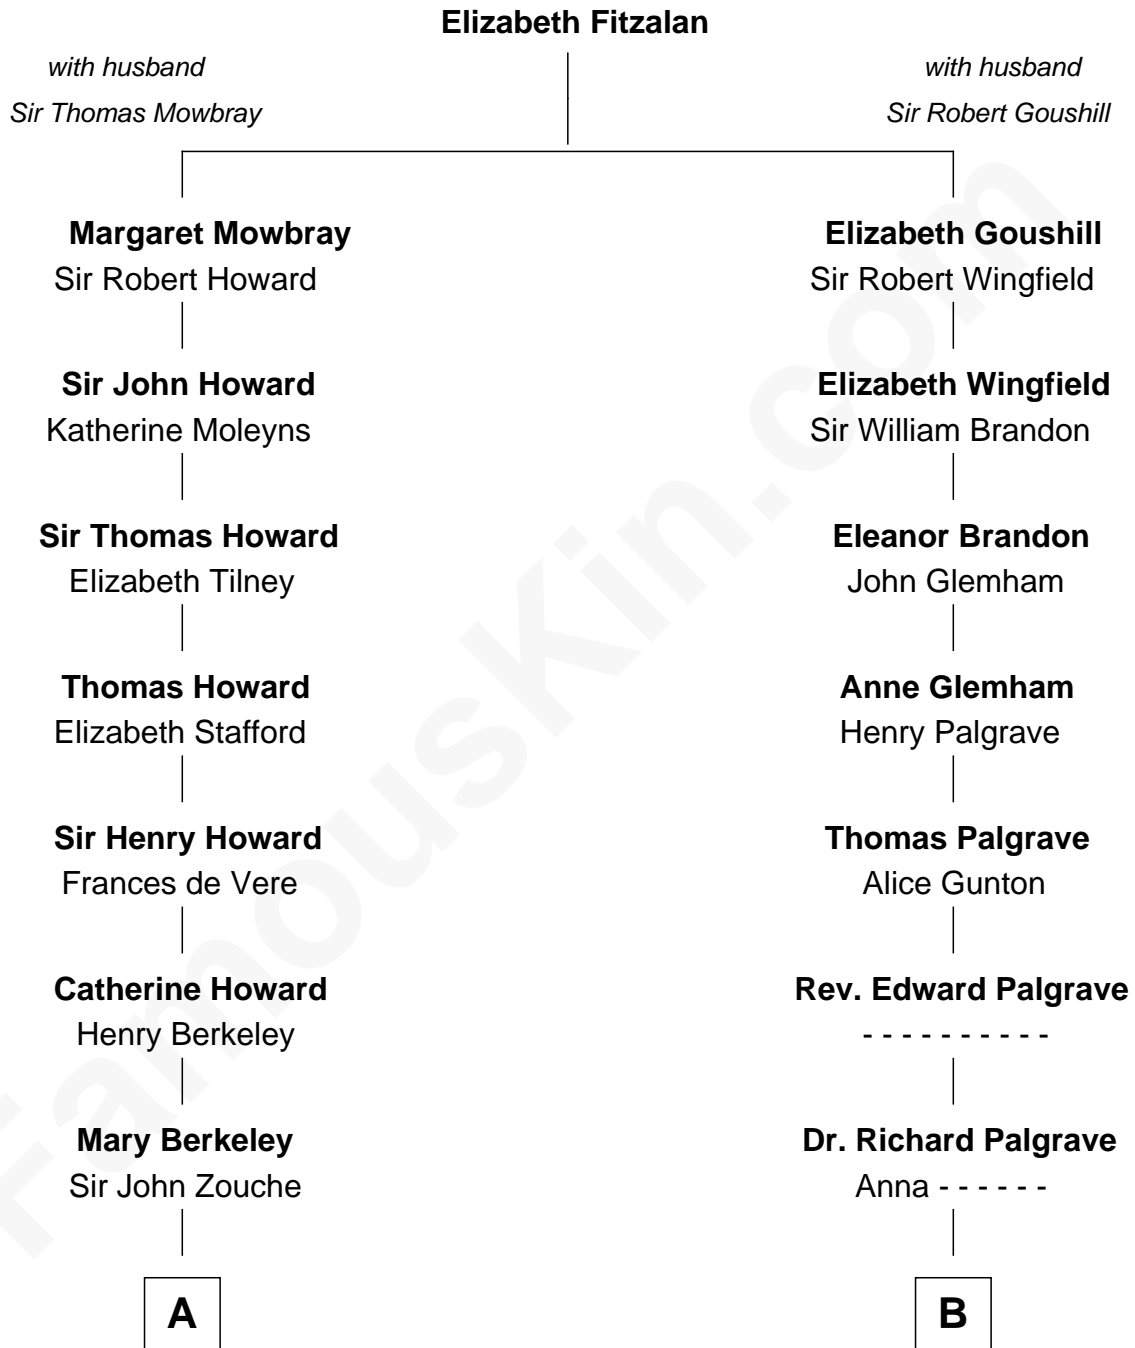

## Relationship Chart of

### Francis Scott Key

Author of "The Star Spangled Banner"

14th cousin 5 times removed of

**Sarah Palin**

9th Governor of Alaska

**C**

Charles Francis Heath

Nellie Marie Brandt

Charles Richard Heath

Sarah Sheeran

**Sarah Palin**

*9th Governor of Alaska*

FamousKin.com