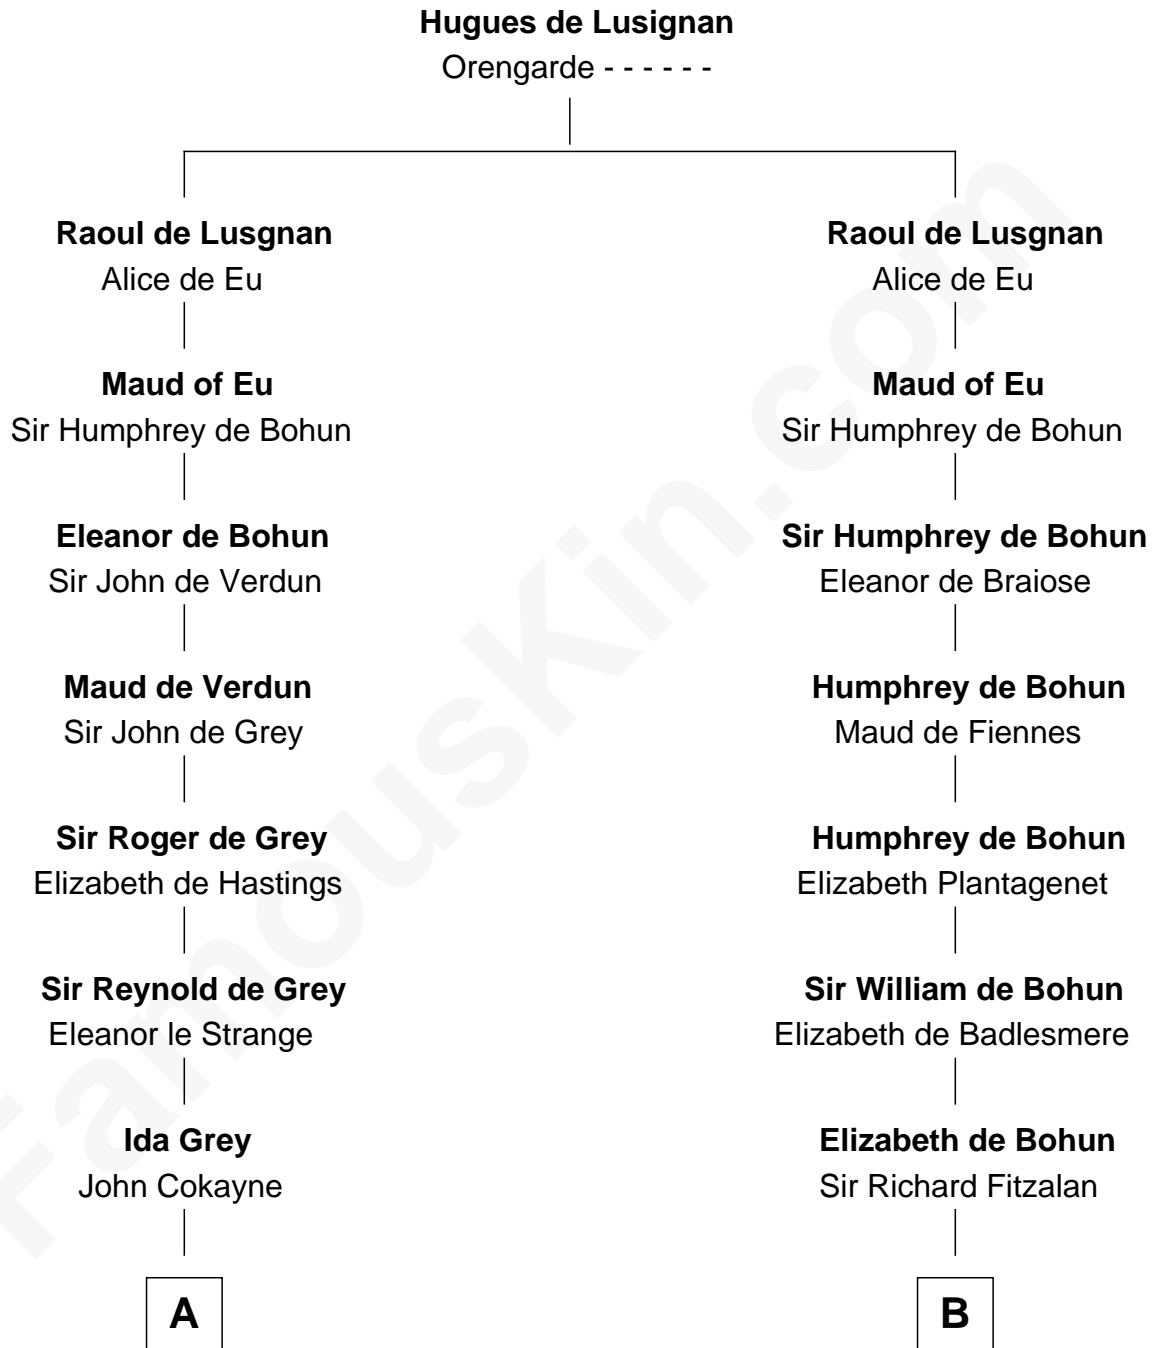

## Relationship Chart of

### Francis Scott Key

Author of "The Star Spangled Banner"

20th cousin 1 time removed of

### Thomas Jefferson

3rd U.S. President and Signer of the Declaration of Independence

**C**

**Anne Knipe**  
Michael Arnold

**Alicia Arnold**  
John Ross

**Ann Arnold Ross**  
Frances Key

**John Ross Key**  
Anne Phebe Penn Dagworthy Charlton