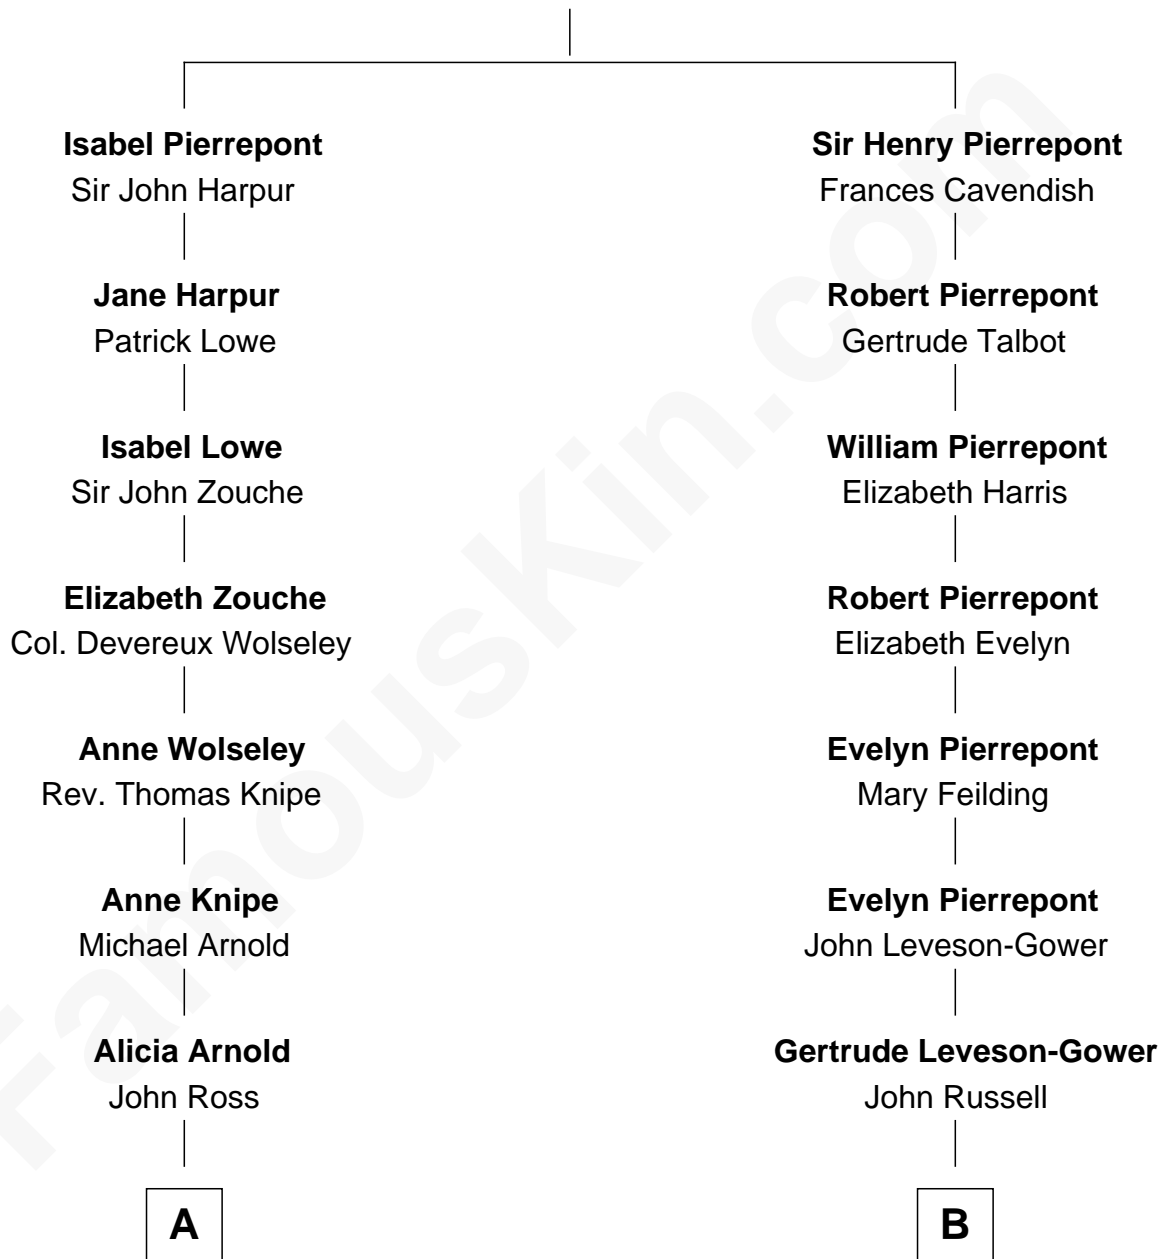

## Relationship Chart of

### Francis Scott Key

Author of "The Star Spangled Banner"

9th cousin 6 times removed of

**Prince William**  
Prince of Wales

**Sir George Pierrepont**  
Winifred Thwaites

**A**

**Ann Arnold Ross**

Frances Key

**John Ross Key**

Anne Phebe Penn Dagworthy Charlton

**Francis Scott Key**

*Author of "The Star Spangled Banner"*

**B**

**Francis Russell**

Elizabeth Keppel

**Sir John Russell**

Albert Edward John Spencer

**Edward John Spencer**

Frances Ruth Burke Roche

**Princess Diana Frances Spencer**

Charles III, King of the United Kingdom

**Prince William**

*Prince of Wales*