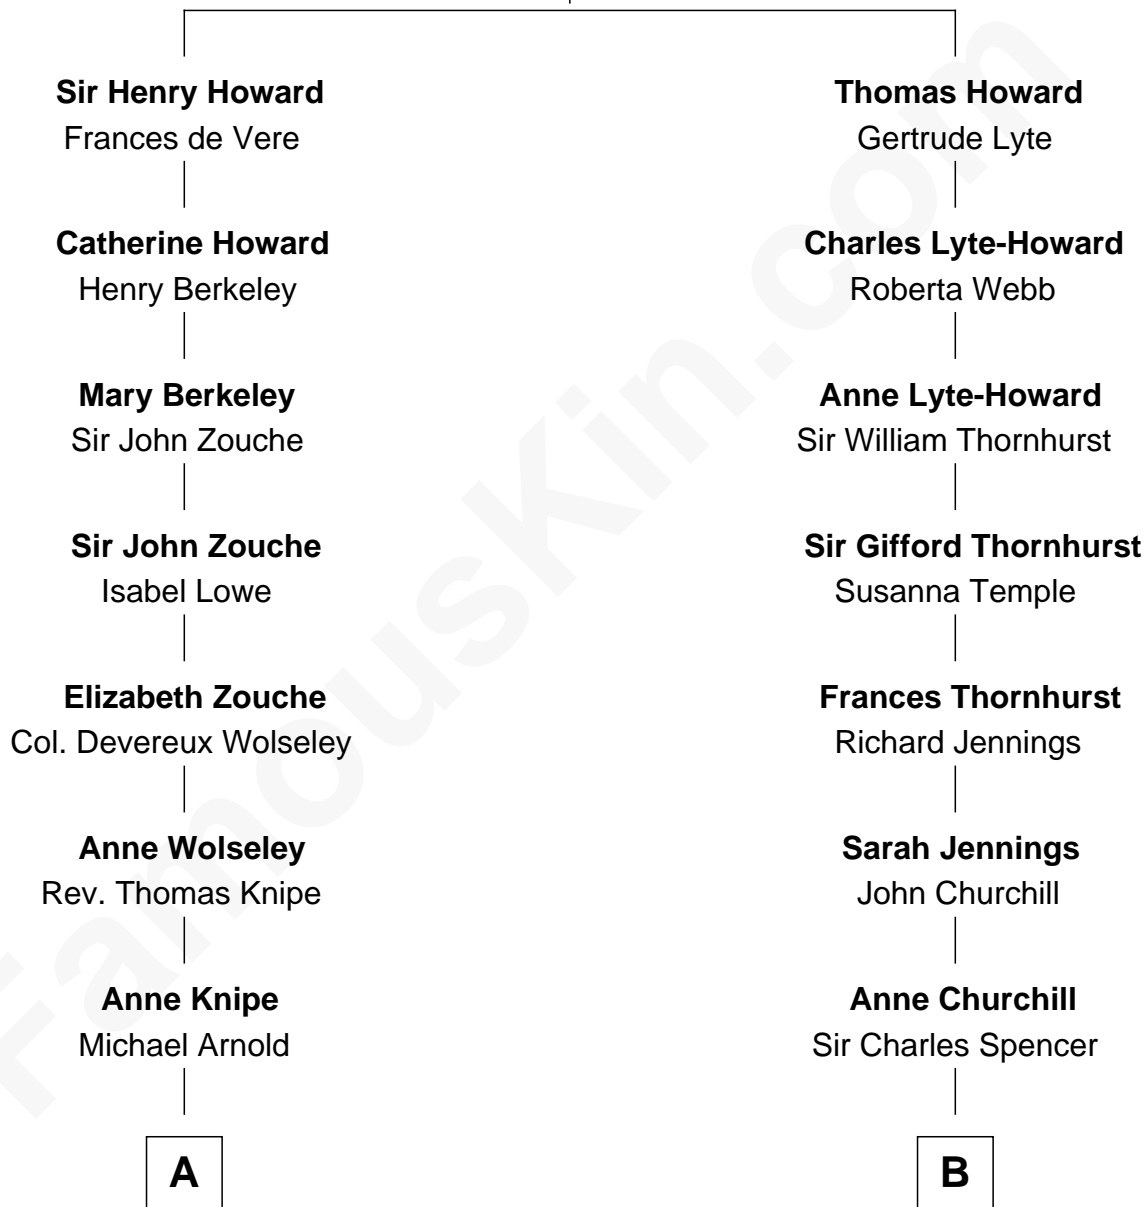

FamousKin.com

Relationship Chart of

Francis Scott Key

Author of "The Star Spangled Banner"

10th cousin 5 times removed of

Prince Harry
Duke of Sussex

Thomas Howard
Elizabeth Stafford

A

Alicia Arnold

John Ross

Ann Arnold Ross

Frances Key

John Ross Key

Anne Phebe Penn Dagworthy Charlton

Francis Scott Key

Author of "The Star Spangled Banner"

B

John Spencer

Georgiana Carolina Carteret

John Spencer

Margaret Georgiana Poyntz

George John Spencer

Lavina Bingham

Frederick Spencer