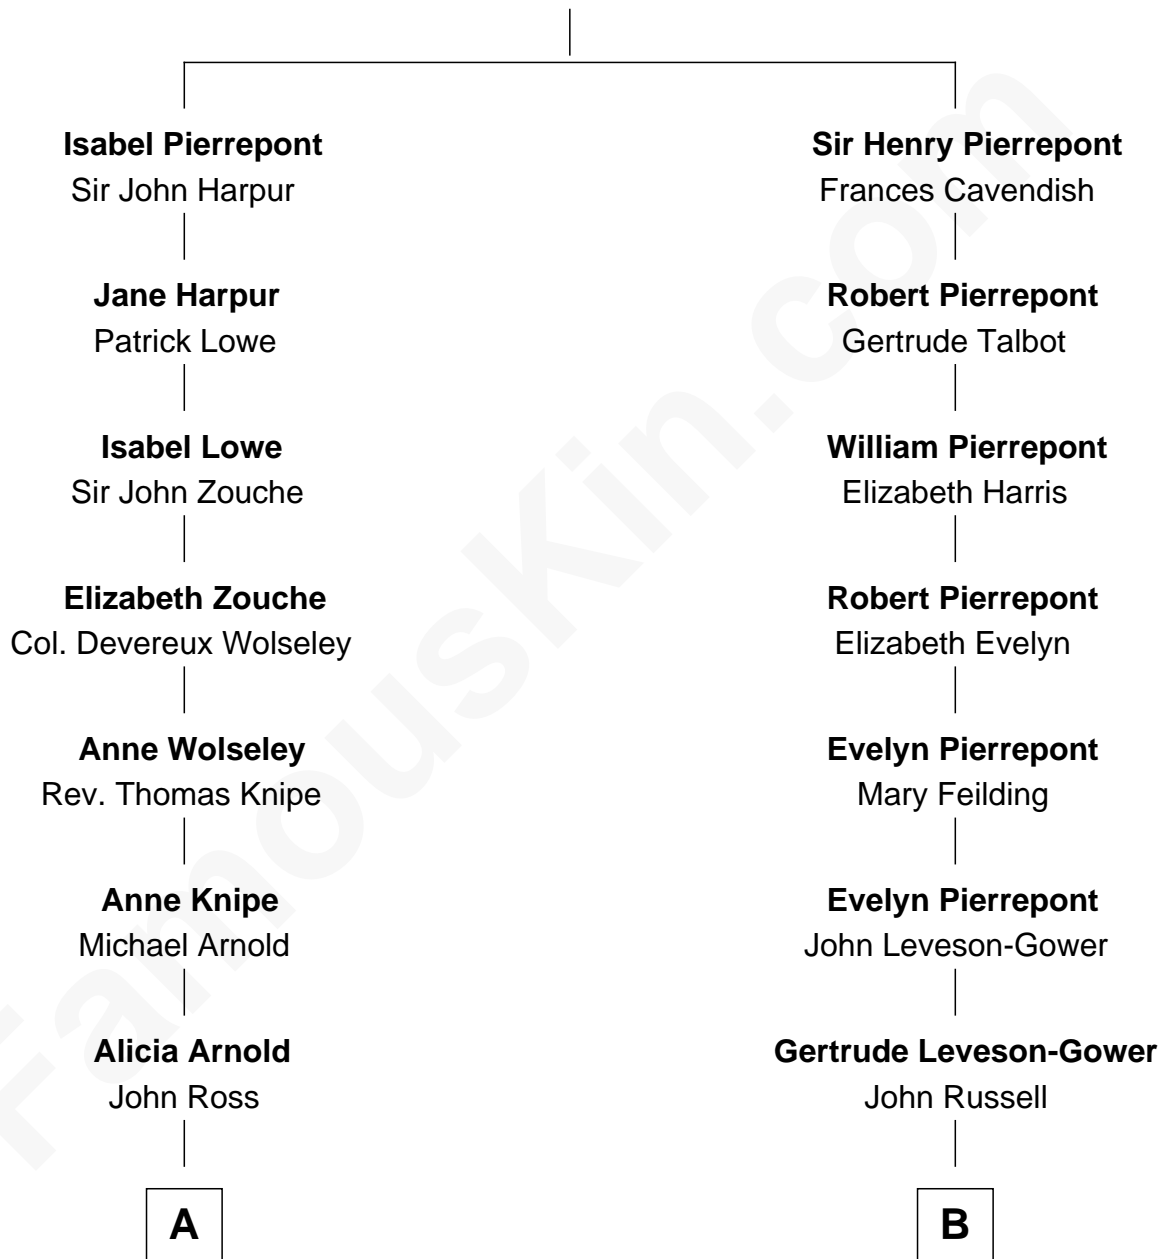

FamousKin.com

Relationship Chart of

Francis Scott Key

Author of "The Star Spangled Banner"

9th cousin 6 times removed of

Prince Harry
Duke of Sussex

Sir George Pierrepont
Winifred Thwaites

A

Ann Arnold Ross

Frances Key

John Ross Key

Anne Phebe Penn Dagworthy Charlton

Francis Scott Key

Author of "The Star Spangled Banner"

B

Francis Russell