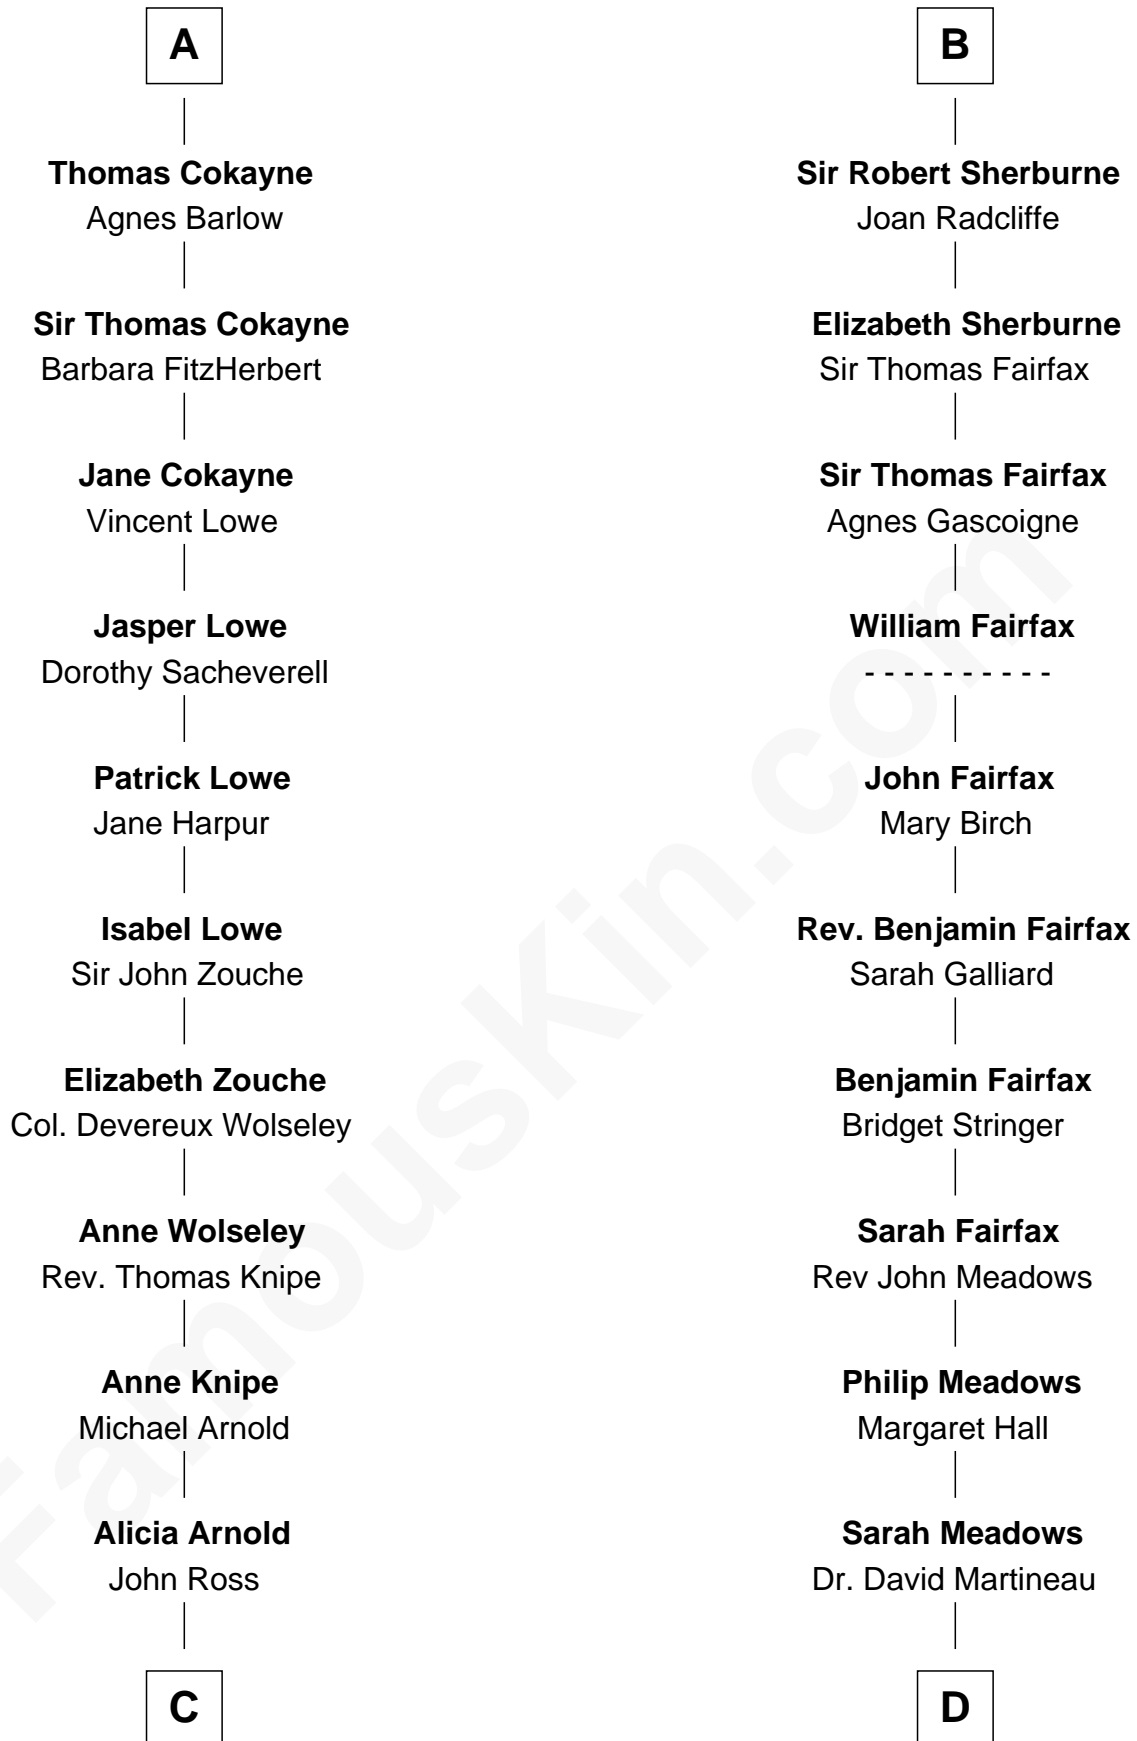

### Francis Scott Key

Author of "The Star Spangled Banner"

18th cousin 1 time removed of

Christiana de Mowbray

**Alice Plumpton**

Sir Richard de Sherburne

**Margaret de Sherburne**

Richard de Bayley

**Richard Sherburne**

Agnes Harington

**Richard Sherburne**

Alice Hamerton

**B**

**C**

**Ann Arnold Ross**

Frances Key

**John Ross Key**

Anne Phebe Penn Dagworthy Charlton

**Francis Scott Key**