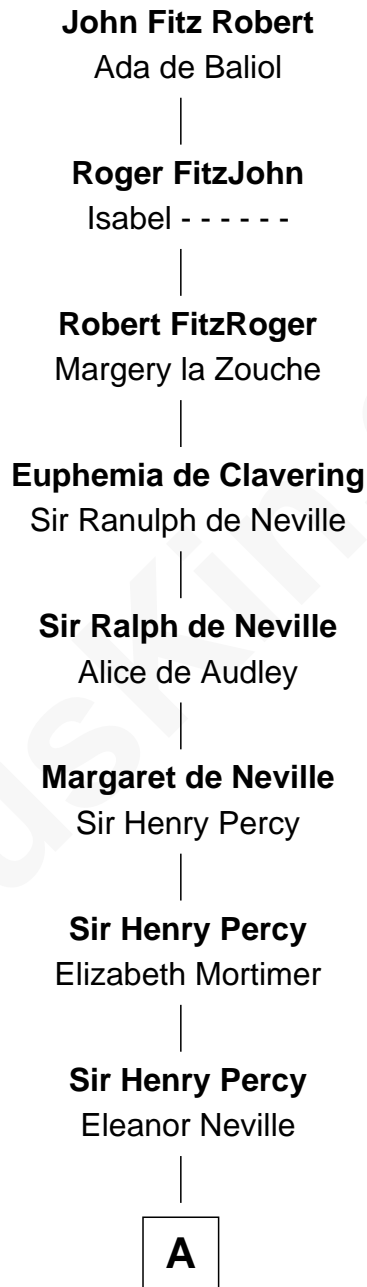

## Relationship Chart of

### Francis Scott Key

Author of "The Star Spangled Banner"

20th Great-grandson of

**John Fitz Robert**  
Magna Carta Surety

**A**

—  
**Sir Henry Percy**  
Eleanor Poynings

—  
**Henry Percy**  
Maud Herbert