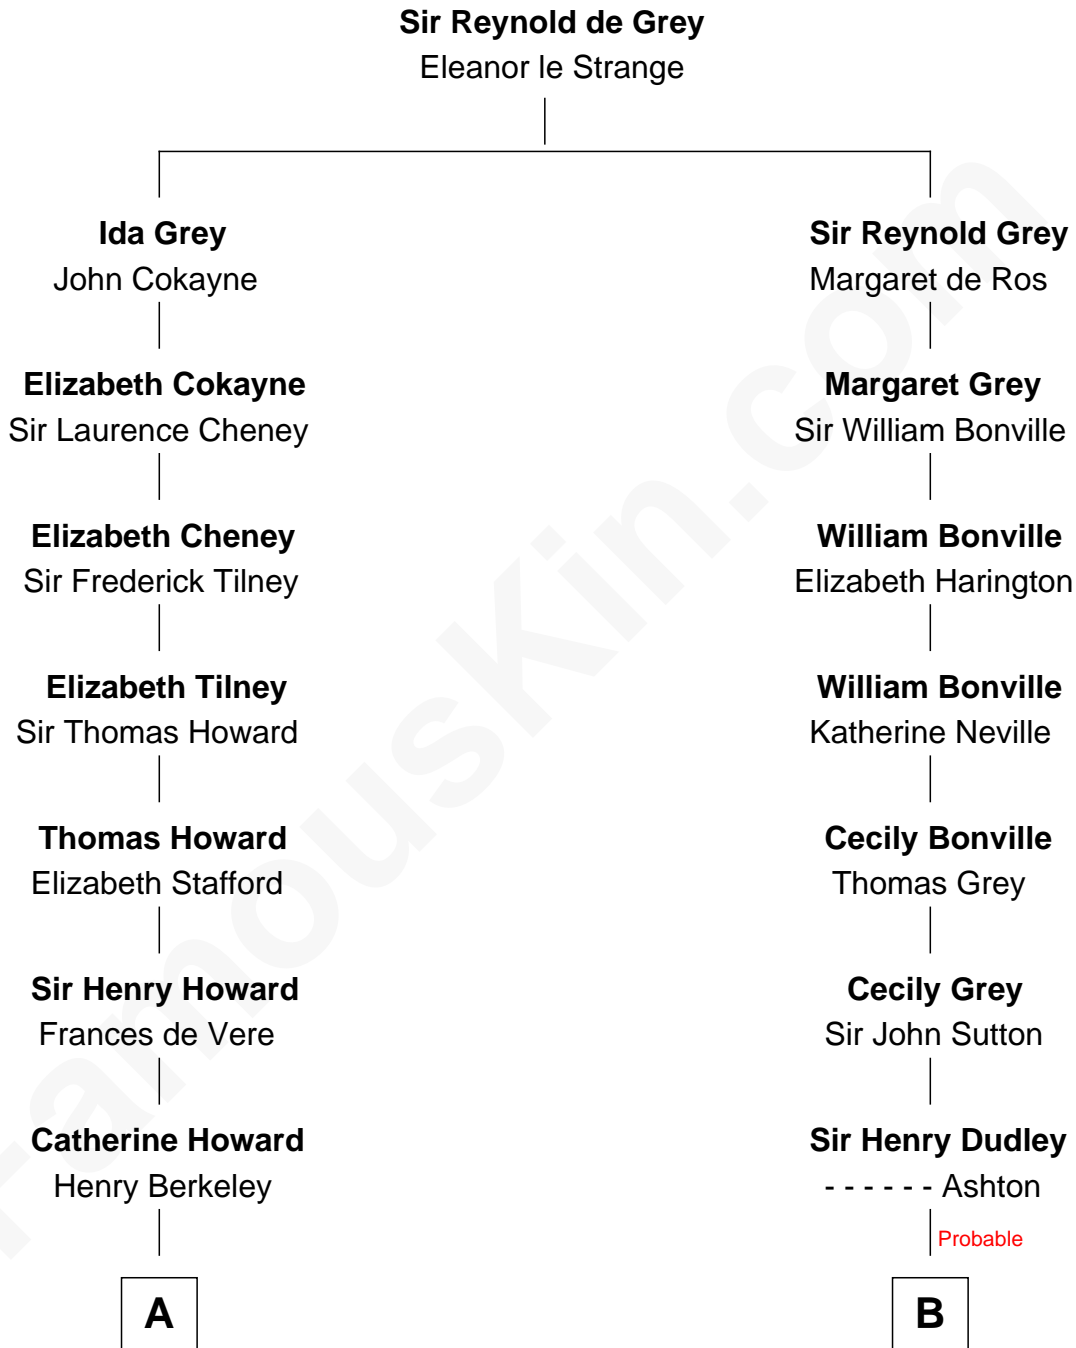

FamousKin.com

Relationship Chart of

Francis Scott Key

Author of "The Star Spangled Banner"

15th cousin of

Oliver Wendell Holmes, Sr.

American "Fireside" Poet