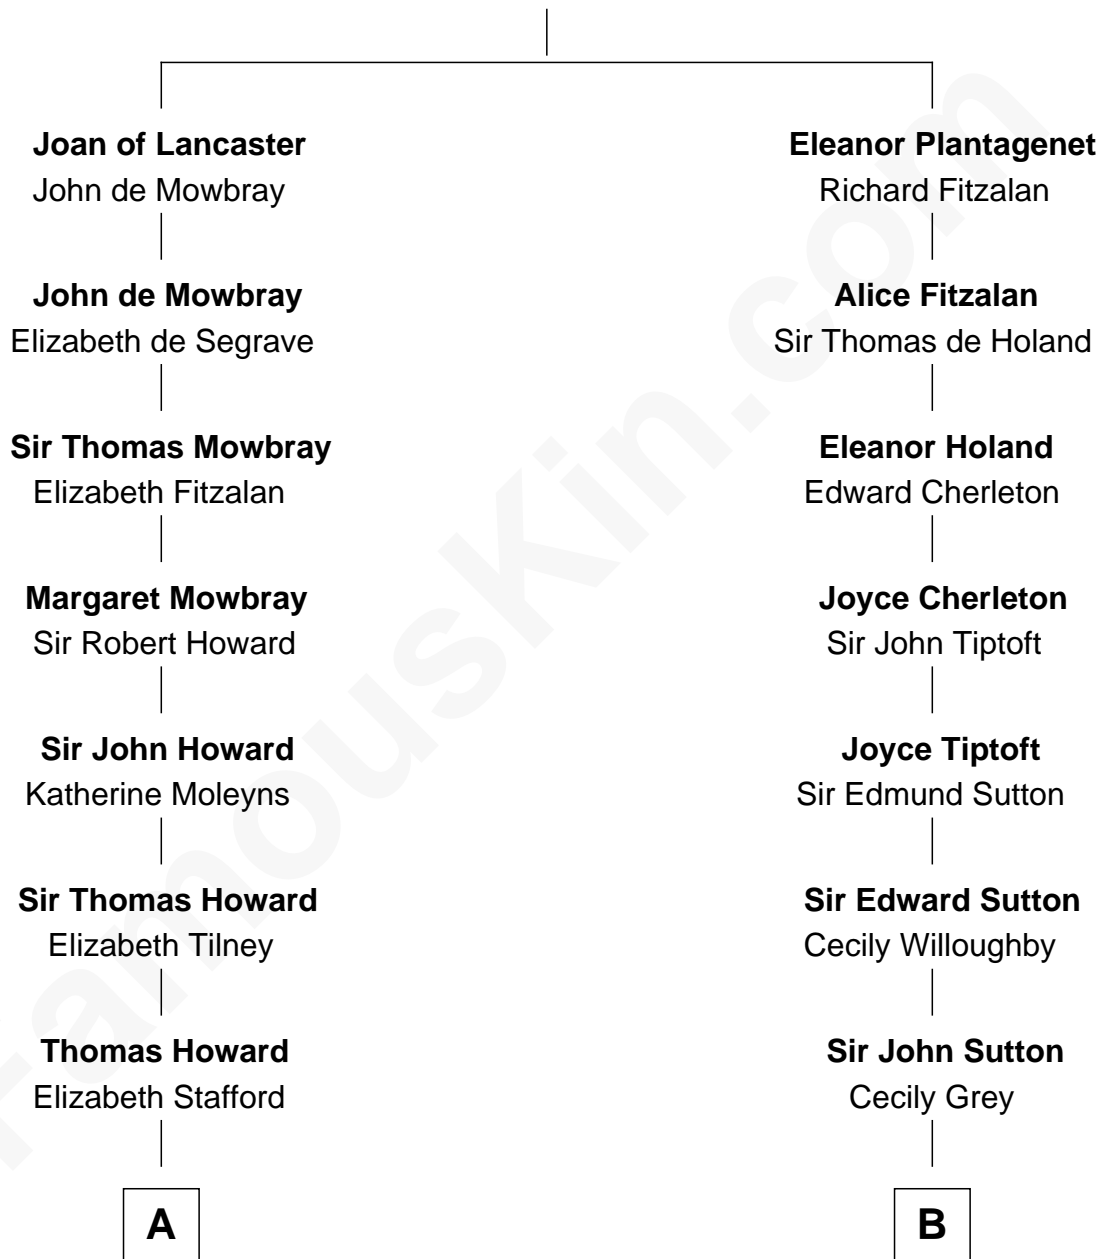

Henry Plantagenet
Maud de Chaworth