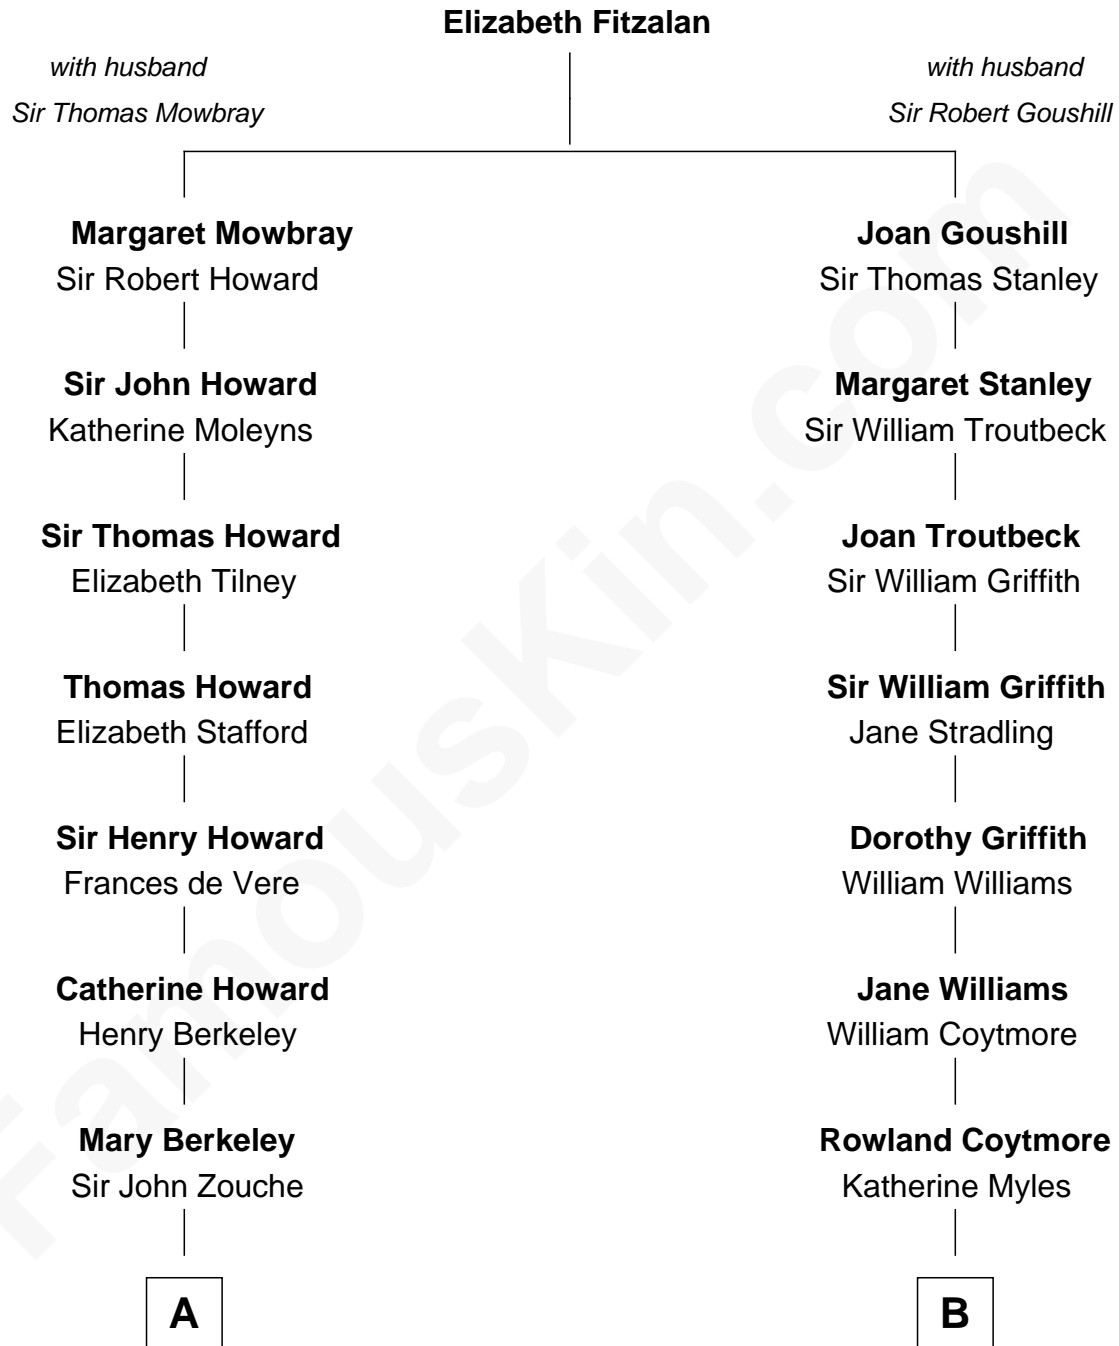

FamousKin.com

Relationship Chart of

Francis Scott Key

Author of "The Star Spangled Banner"

13th cousin 1 time removed of

Oliver Wendell Holmes, Sr.

American "Fireside" Poet