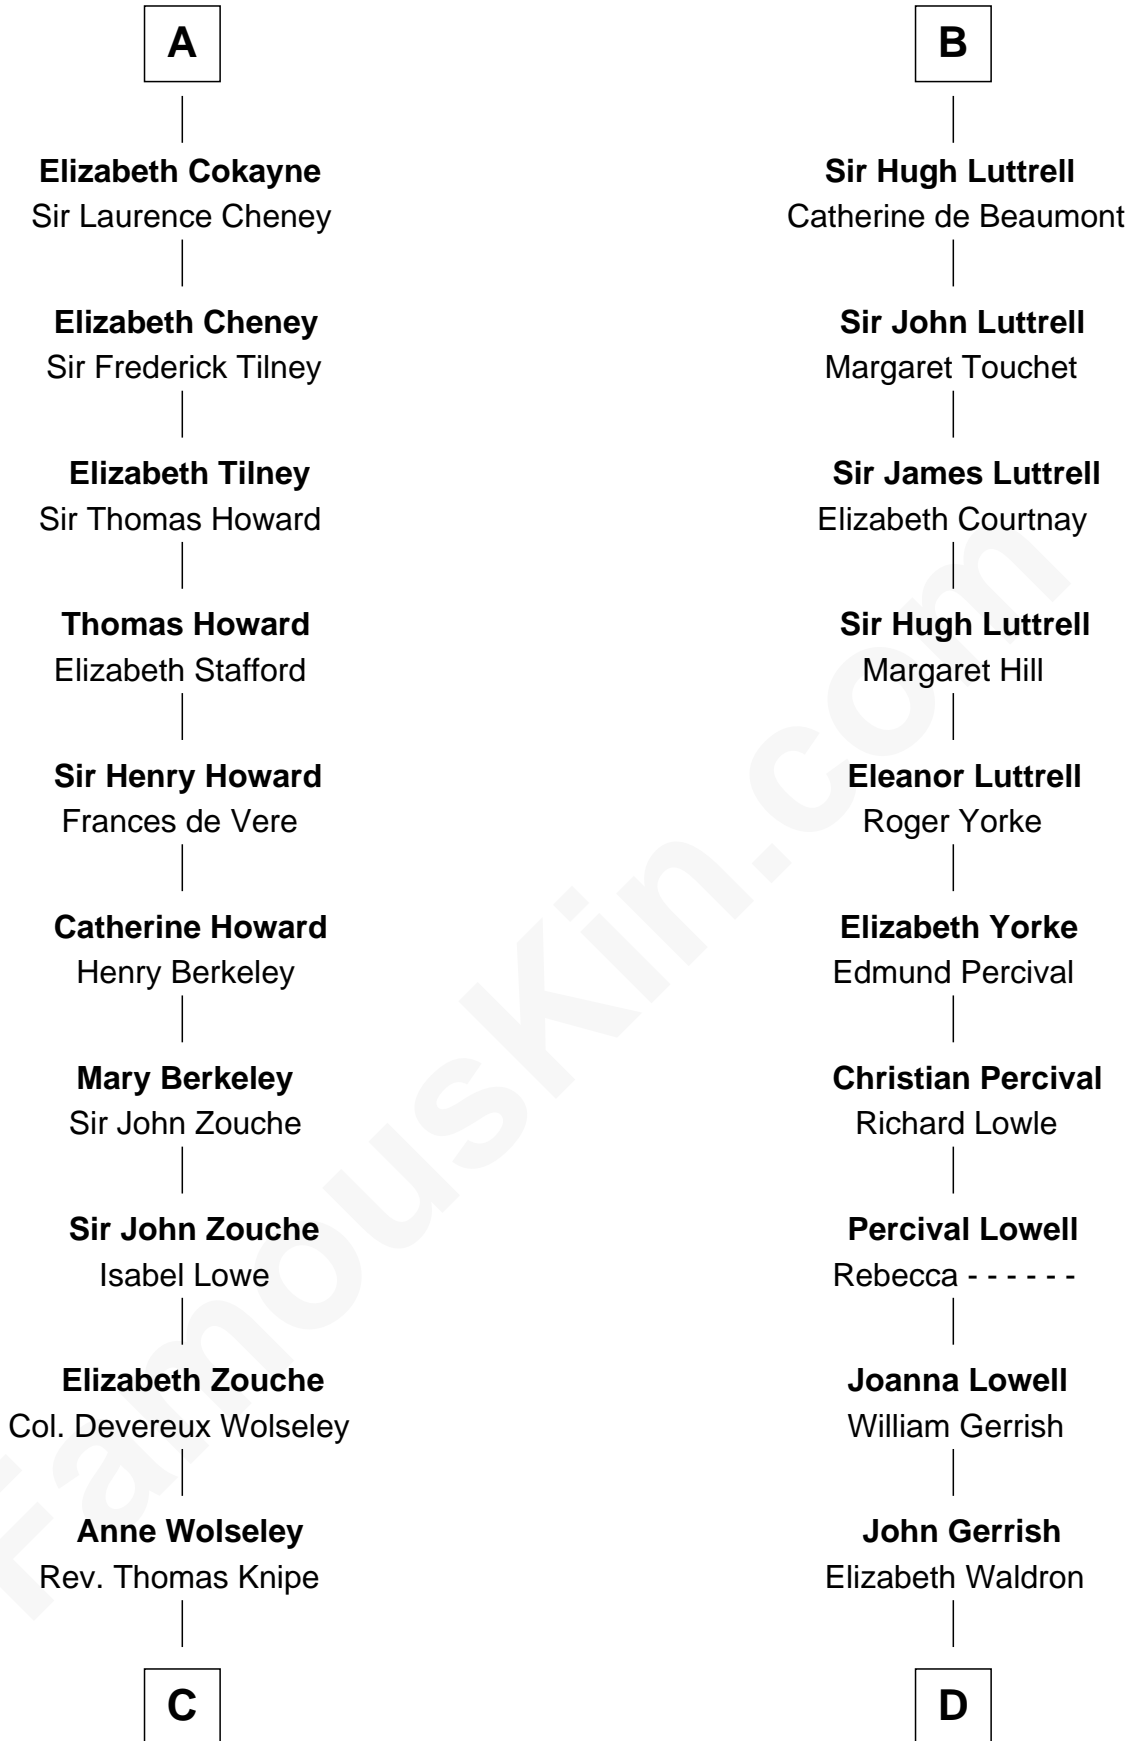

FamousKin.com

Relationship Chart of

Francis Scott Key

Author of "The Star Spangled Banner"

20th cousin 1 time removed of

Ichabod Goodwin

27th Governor of New Hampshire

C

Anne Knipe
Michael Arnold

Alicia Arnold
John Ross

Ann Arnold Ross
Frances Key

John Ross Key
Anne Phebe Penn Dagworthy Charlton

Francis Scott Key
Author of "The Star Spangled Banner"

D

Col. Timothy Gerrish
Sarah Elliot

Col. Joseph Gerrish
Anna Thompson

Anna Thompson Gerrish
Samuel Goodwin

Ichabod Goodwin
27th Governor of New Hampshire