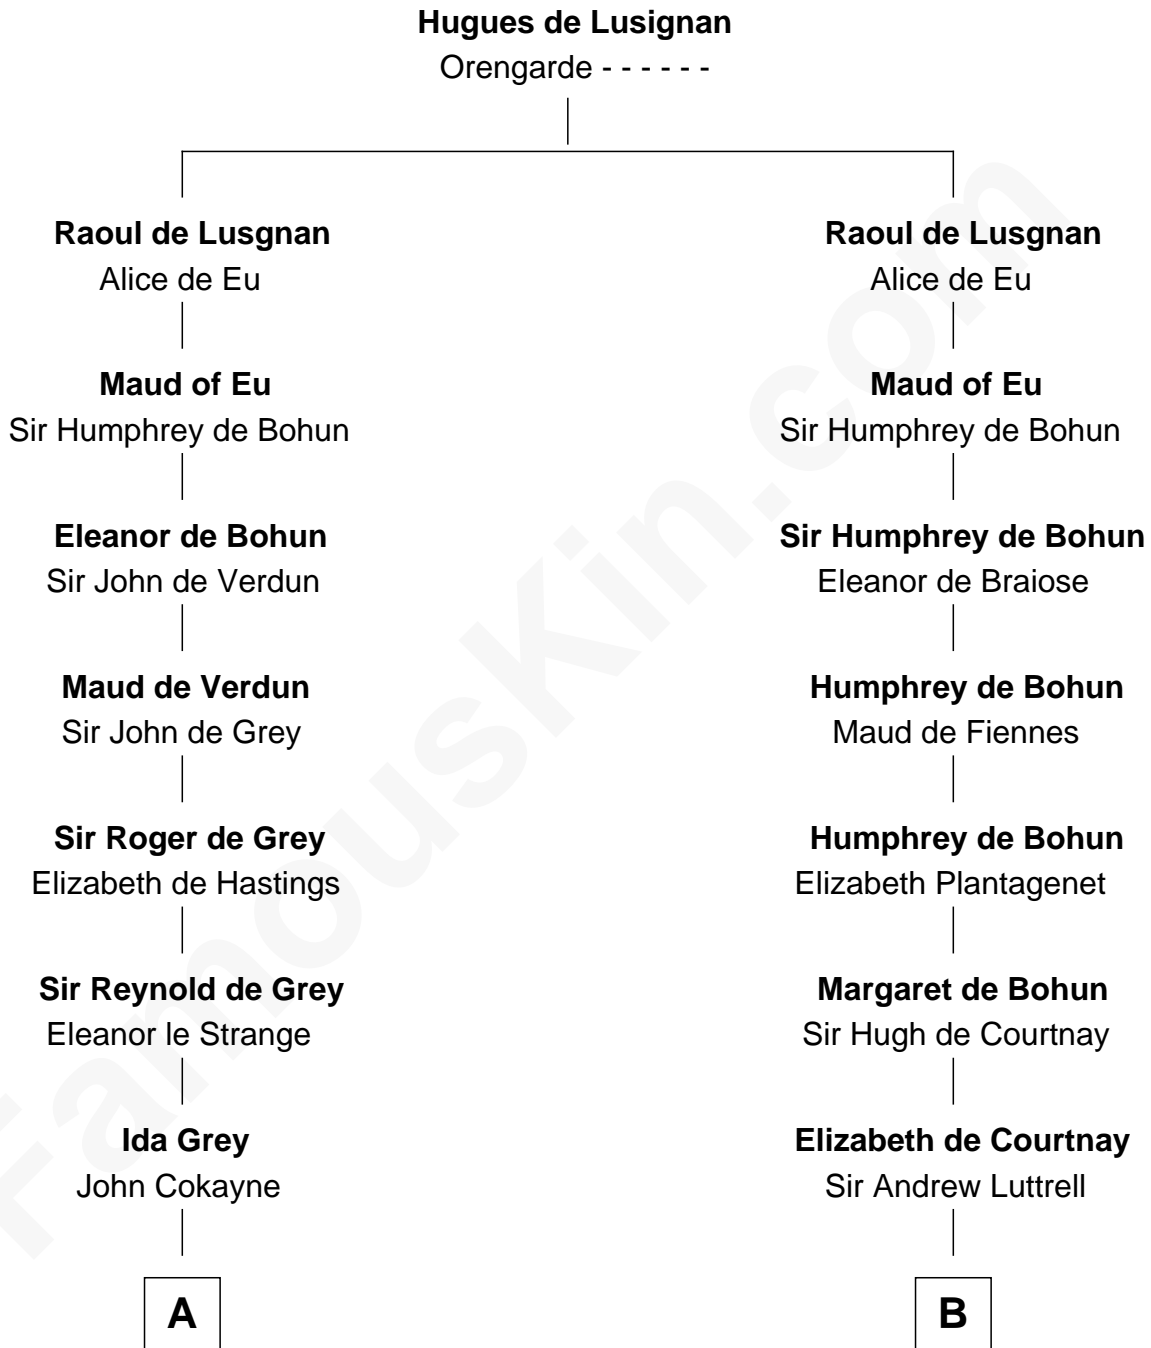

FamousKin.com

Relationship Chart of

Francis Scott Key

Author of "The Star Spangled Banner"

20th cousin 1 time removed of

Ichabod Goodwin

27th Governor of New Hampshire

C

Anne Knipe
Michael Arnold

Alicia Arnold
John Ross

Ann Arnold Ross
Frances Key

John Ross Key
Anne Phebe Penn Dagworthy Charlton

Francis Scott Key
Author of "The Star Spangled Banner"

D

Col. Timothy Gerrish
Sarah Elliot

Col. Joseph Gerrish
Anna Thompson

Anna Thompson Gerrish
Samuel Goodwin

Ichabod Goodwin
27th Governor of New Hampshire