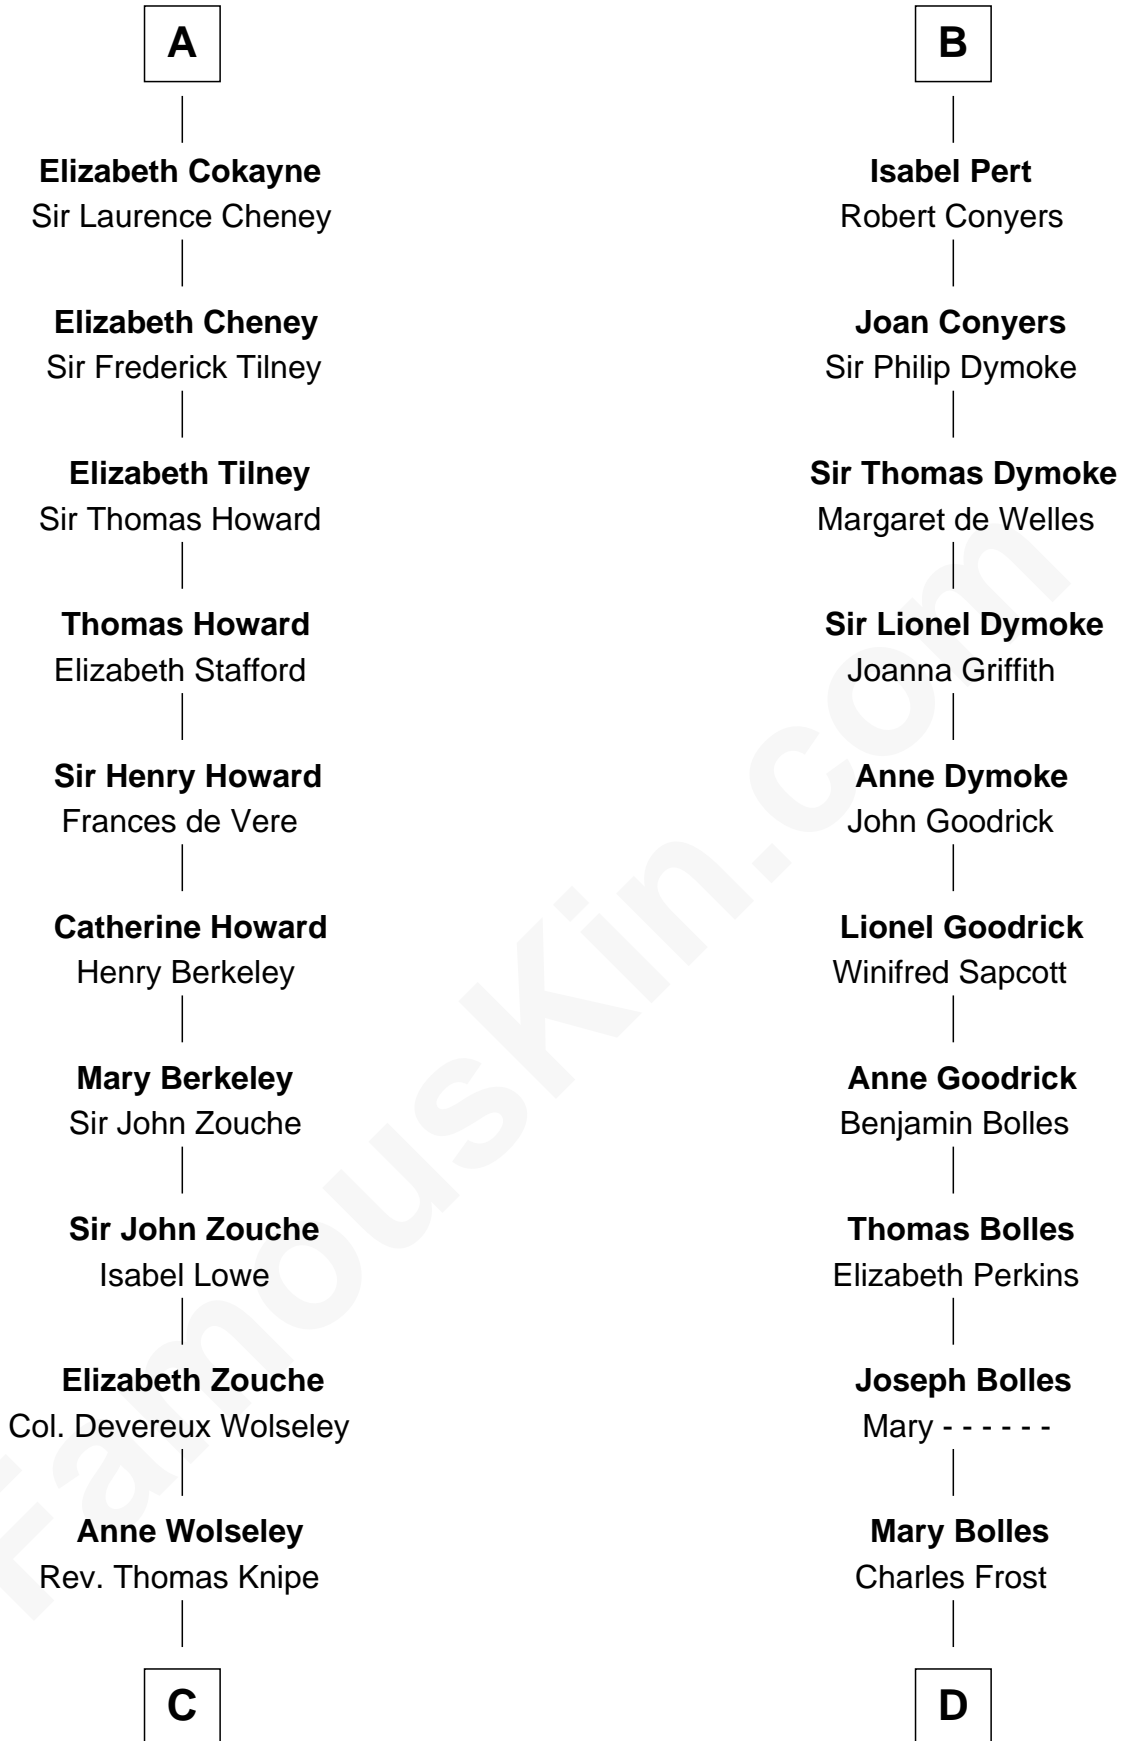

FamousKin.com

Relationship Chart of

Francis Scott Key

Author of "The Star Spangled Banner"

21st cousin of

Ichabod Goodwin

27th Governor of New Hampshire

Henry of Huntingdon

Ada de Warenne

C

Anne Knipe
Michael Arnold

Alicia Arnold
John Ross

Ann Arnold Ross
Frances Key

John Ross Key
Anne Phebe Penn Dagworthy Charlton

Francis Scott Key
Author of "The Star Spangled Banner"

D

Mary Frost
John Hill

Elisha Hill
Mary Plaisted

Hannah Hill
Dominicus Goodwin

Samuel Goodwin
Anna Thompson Gerrish

Ichabod Goodwin
27th Governor of New Hampshire