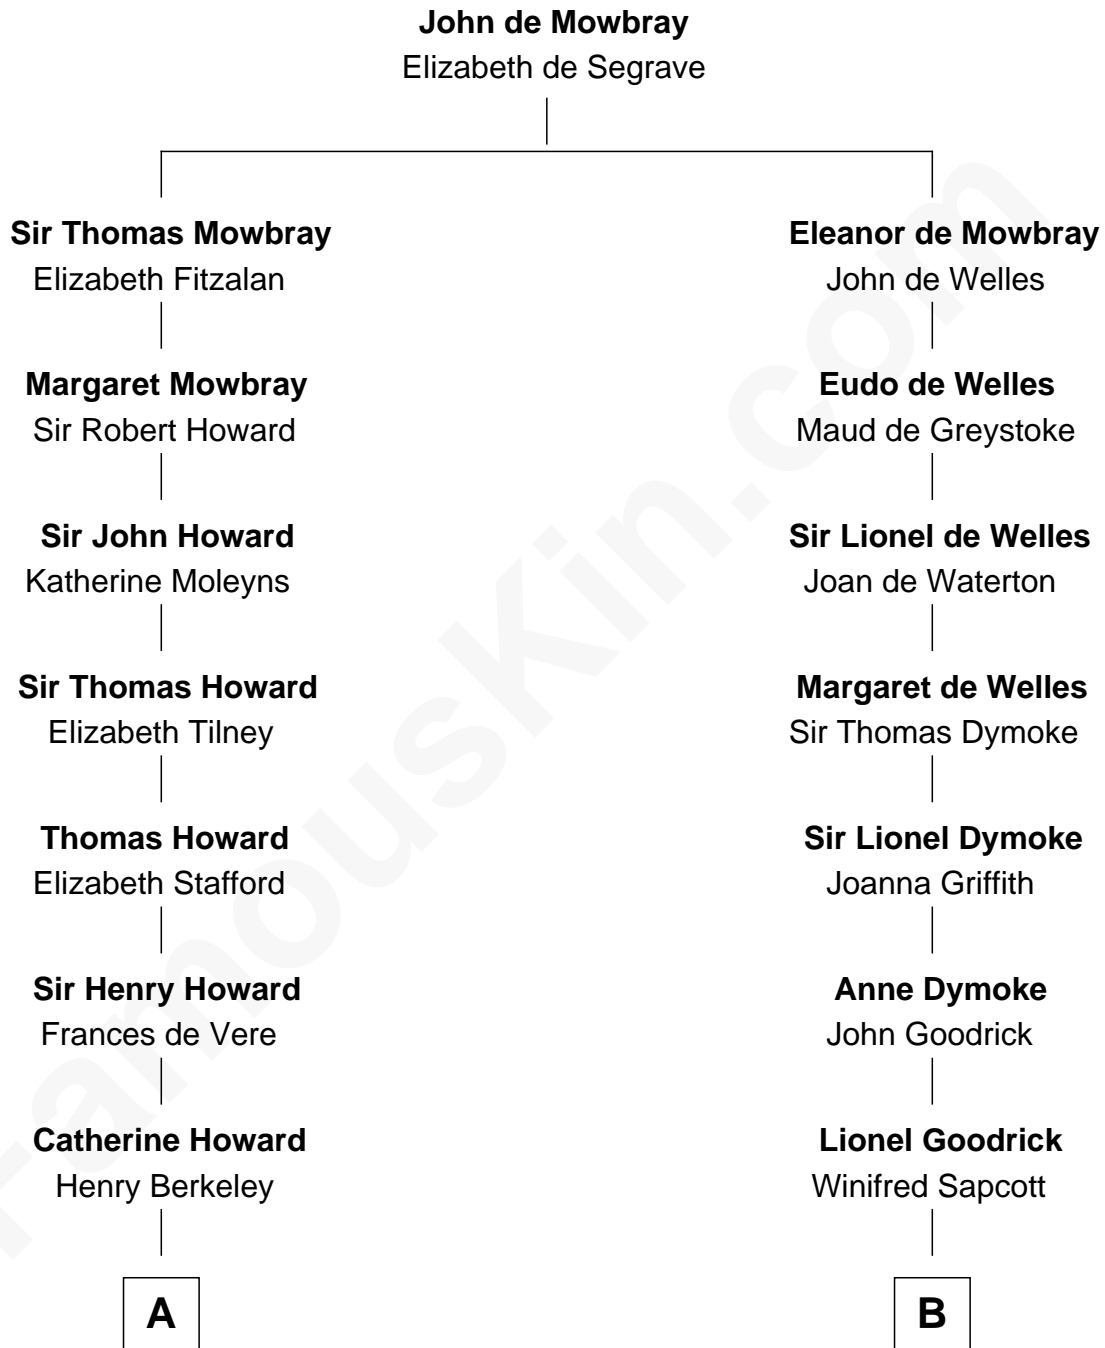

FamousKin.com

Relationship Chart of

Francis Scott Key

Author of "The Star Spangled Banner"

15th cousin of

Ichabod Goodwin

27th Governor of New Hampshire

A

Mary Berkeley
Sir John Zouche

Sir John Zouche
Isabel Lowe

Elizabeth Zouche
Col. Devereux Wolseley

Anne Wolseley
Rev. Thomas Knipe

Anne Knipe
Michael Arnold

Alicia Arnold
John Ross

Ann Arnold Ross
Frances Key

John Ross Key
Anne Phebe Penn Dagworthy Charlton

Francis Scott Key

Author of "The Star Spangled Banner"

B

Anne Goodrick
Benjamin Bolles

Thomas Bolles
Elizabeth Perkins

Joseph Bolles
Mary - - - - -

Mary Bolles
Charles Frost