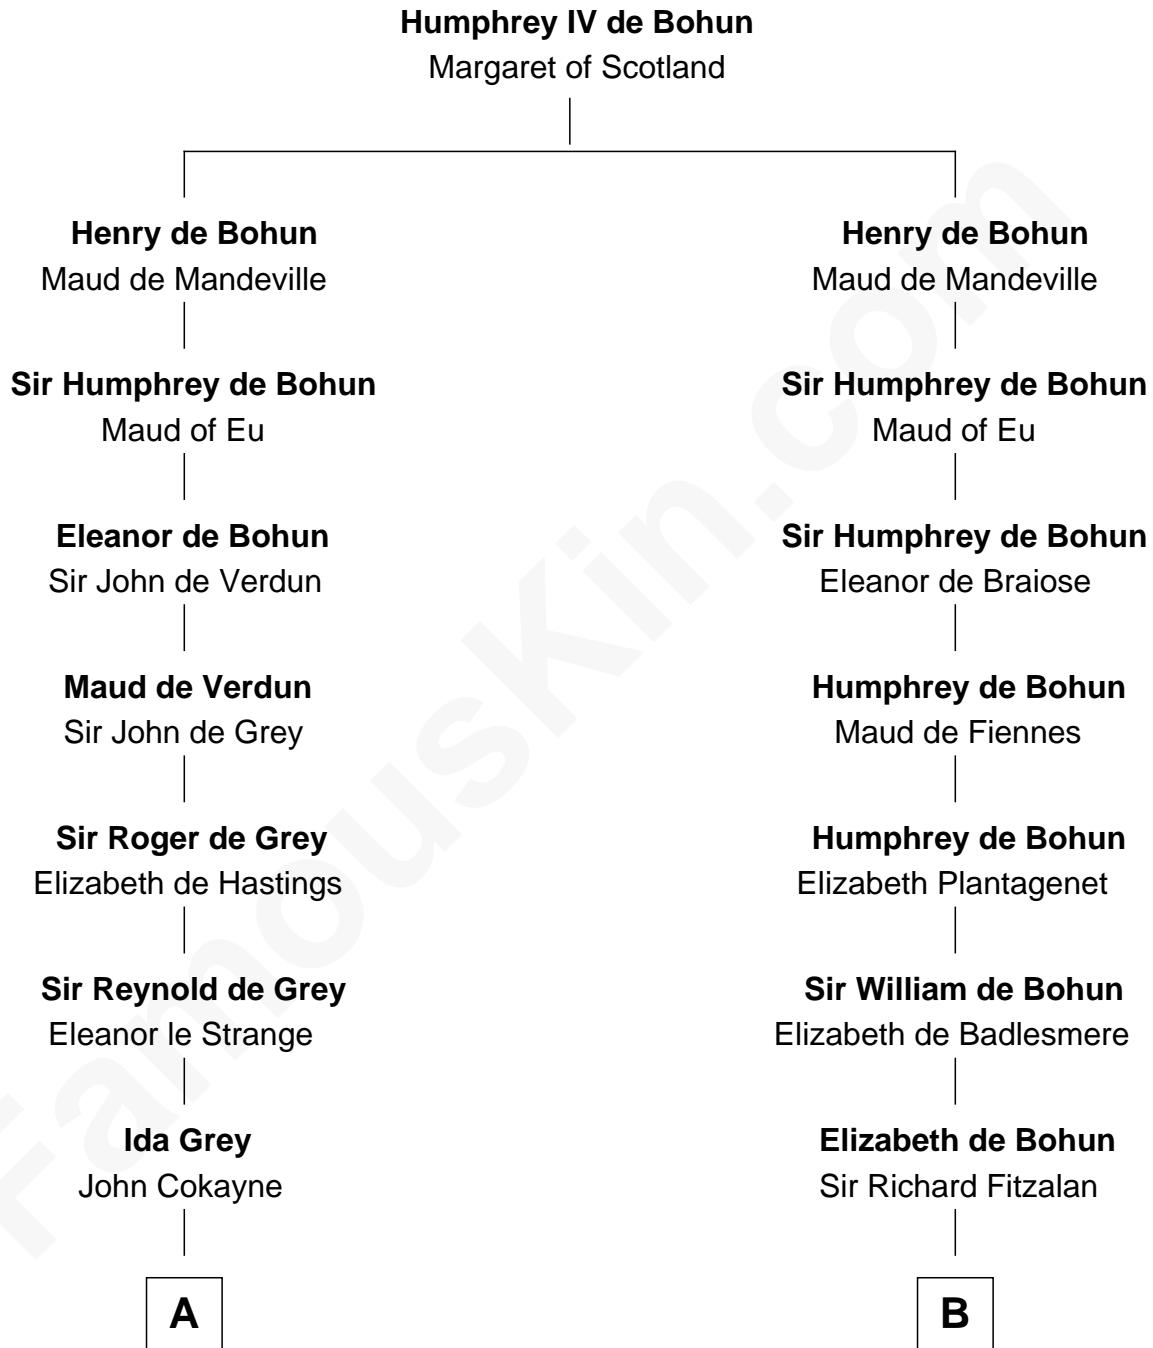

FamousKin.com

Relationship Chart of

Francis Scott Key

Author of "The Star Spangled Banner"

18th cousin 3 times removed of

Richard Henry Lee

Signer of the Declaration of Independence