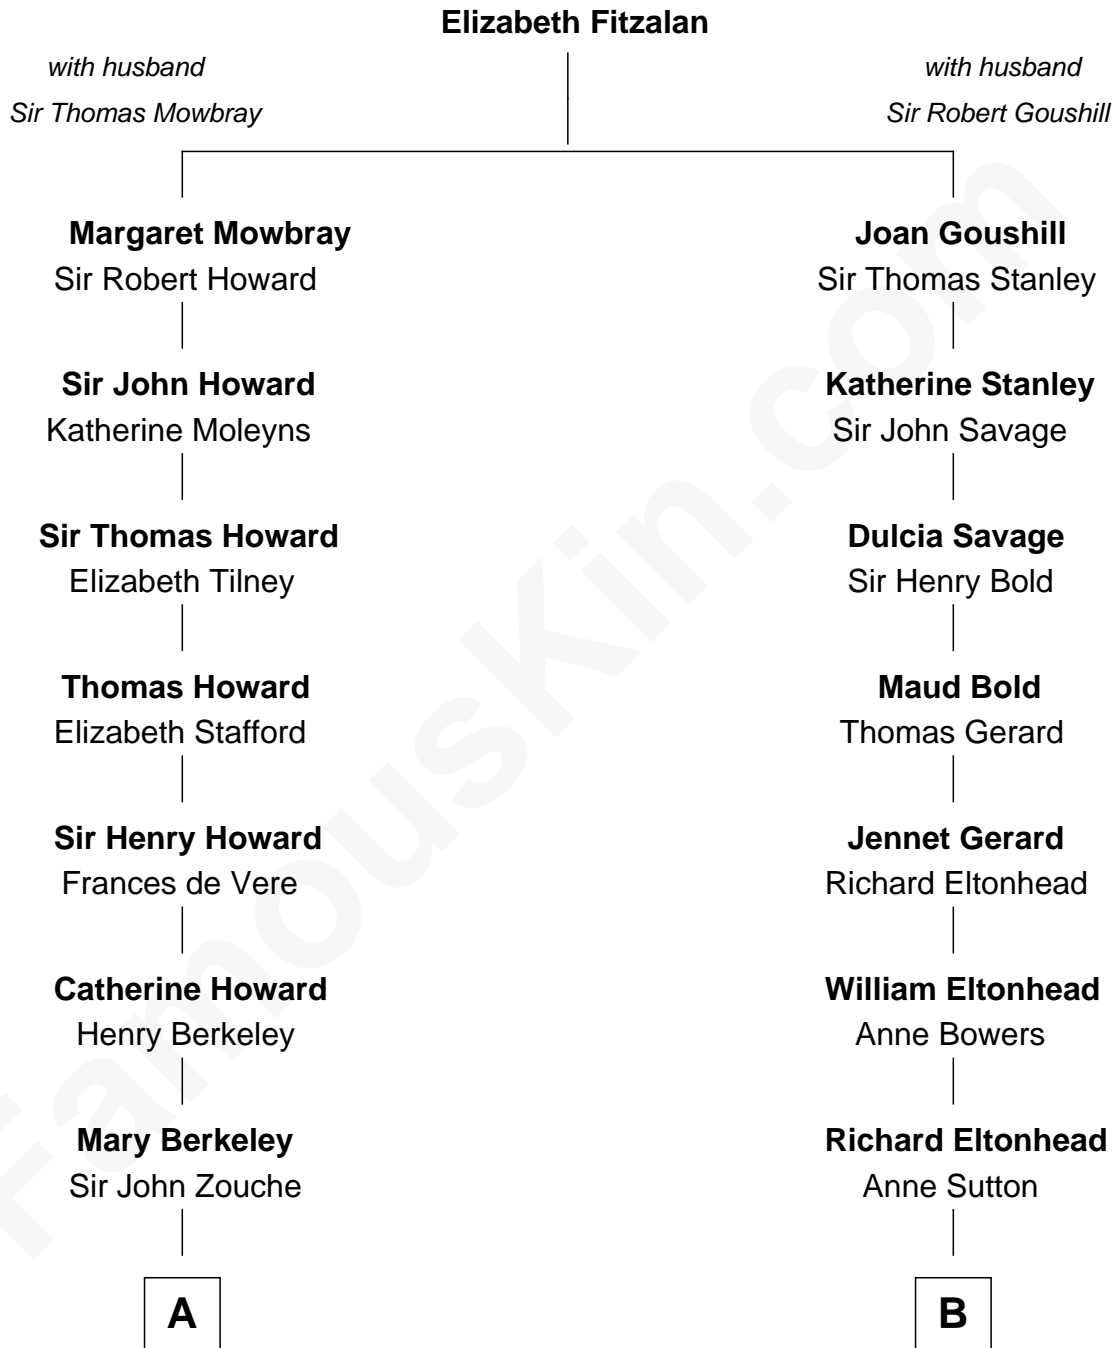

FamousKin.com

Relationship Chart of

Francis Scott Key

Author of "The Star Spangled Banner"

10th cousin 4 times removed of

Richard Henry Lee

Signer of the Declaration of Independence

A