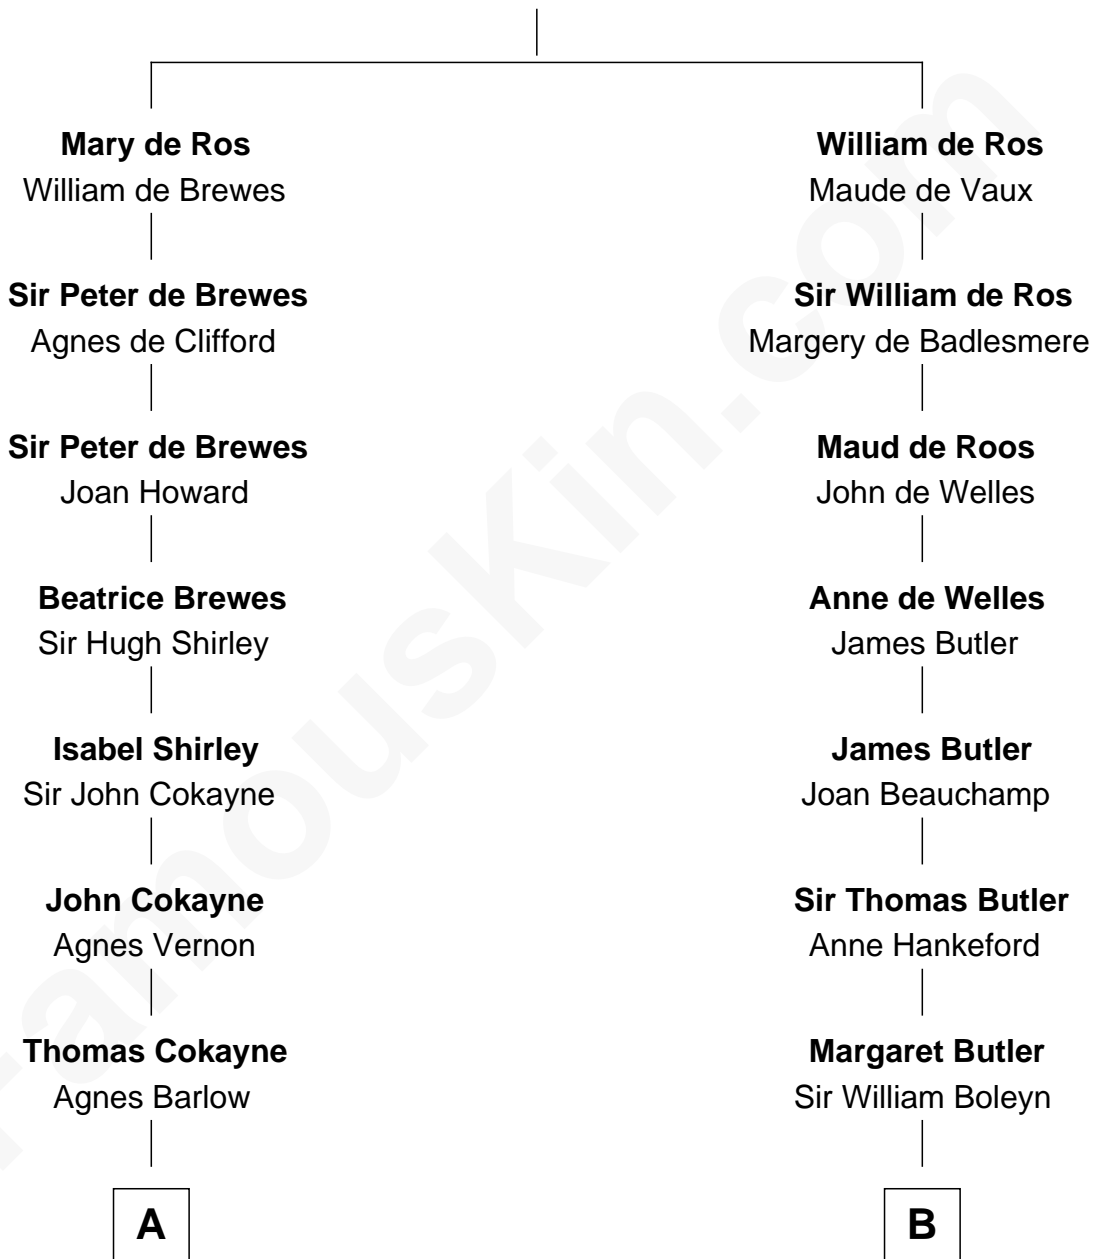

## Relationship Chart of

### Francis Scott Key

Author of "The Star Spangled Banner"

8th cousin 10 times removed of

### Anne Boleyn

2nd Wife of King Henry VIII

**Sir Robert de Ros**

Isabel de Aubeney

**C**

—  
**John Ross Key**

Anne Phebe Penn Dagworthy Charlton

—  
**Francis Scott Key**